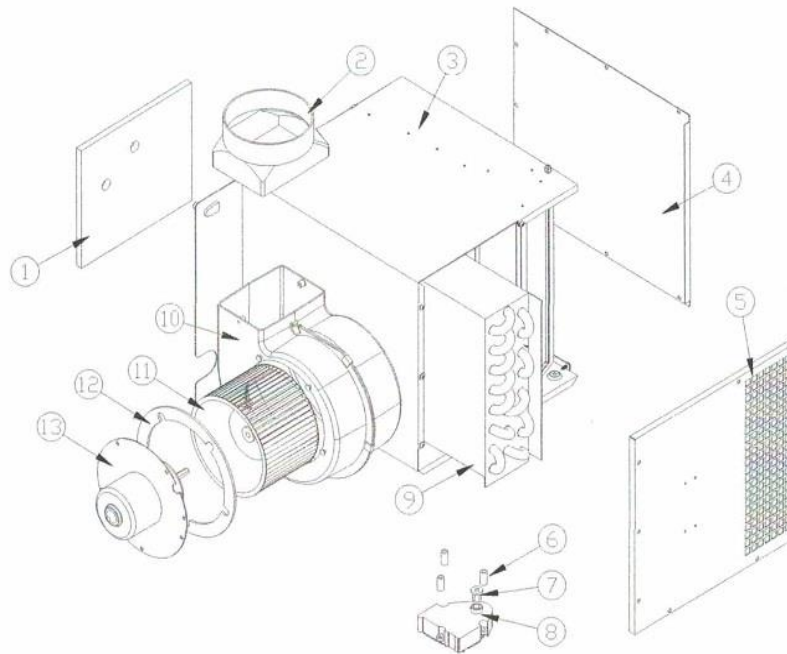

555001005 REPLACEMENT PARTS LIST
Evans # HV213616
HV225250 Heater Base Unit – Electric

ITEM NUMBER	QUANTITY	EVANS PART NUMBER	DESCRIPTION
1	1	HV037124	TUBE SEAL
2	1	HV036310	OUTLET COLLAR
3	1	HV224969	WELDED CASE ASSEMBLY
4	1	HV037058	PANEL, RIGHT SIDE
5	1	HV224971	COVER
6	3	HV037432	STAND OFF, ACTUATOR
7	1	HV036951	INSERT, ACTUATOR
8	1	HV037412	ACTUATOR, DUMB
9	1	FT200504	HEATER CORE
10	1	HV036096	BLOWER HOUSING
11	1	HV033724	BLOWER WHEEL
12	1	RV011887	BLOWER MOTOR GASKET
13	1	HV035158	BLOWER MOTOR