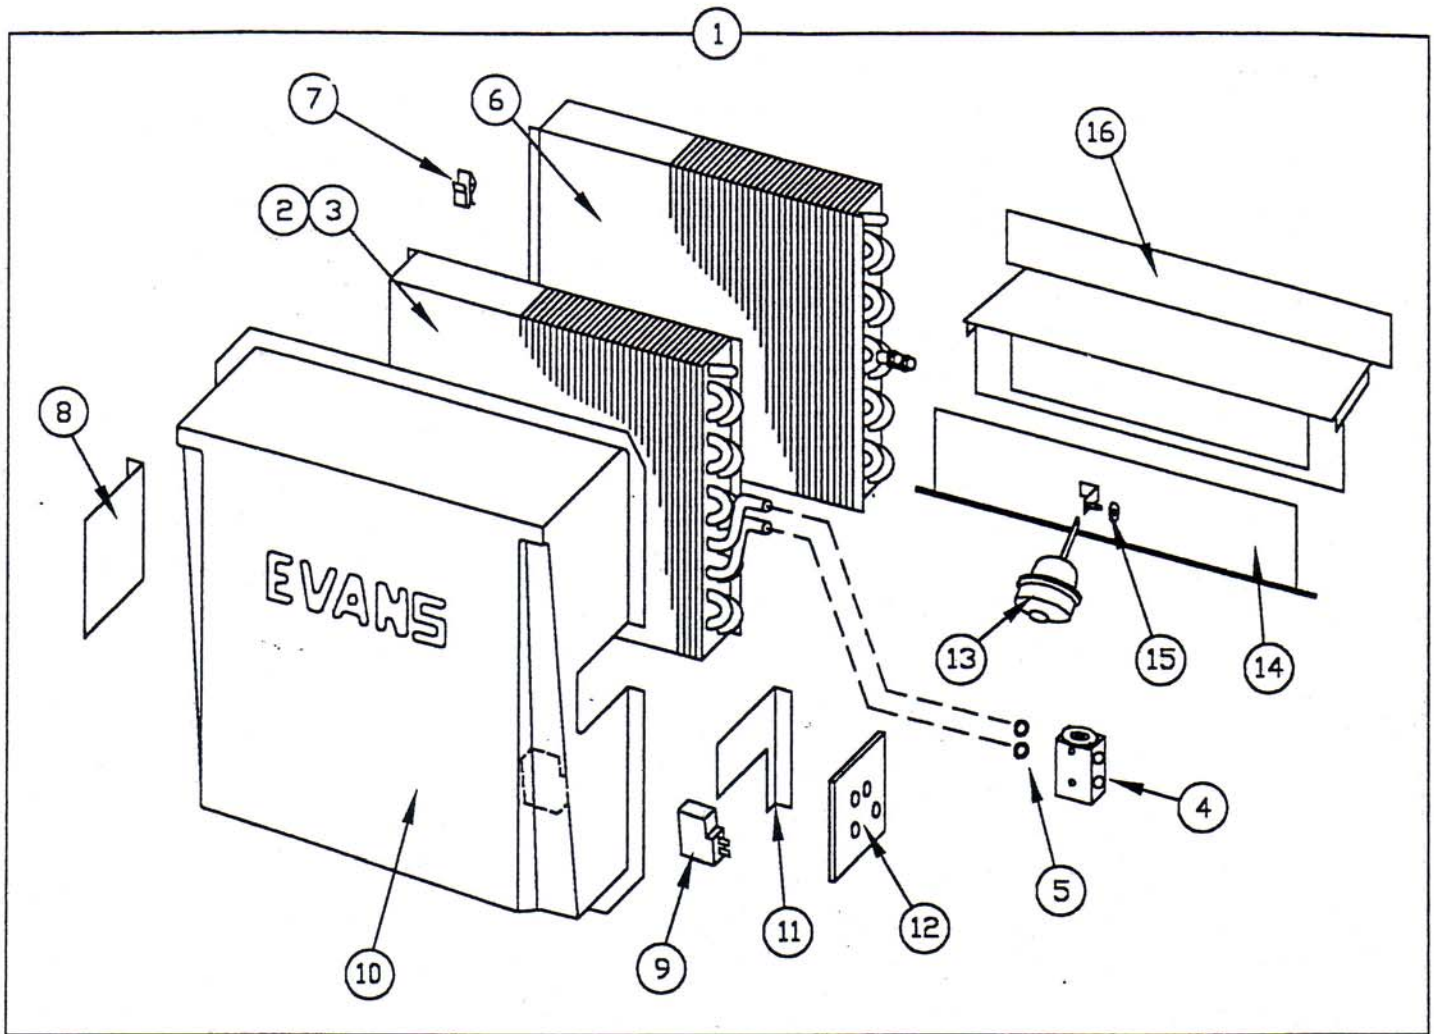

RV212785 - REPLACEMENT PARTS LIST  
 RIGHT HAND HEATER A/C BASE UNIT

PT #45938

701 ANN ST. N.W.  
 GRAND RAPIDS, MI 49504

ITEM NO.	PART NO.	SERVICE PACKAGE NO.	DESCRIPTION
1	RV200723	////////	HEATER A/C ASM. - R/H HOSE BASE UNIT < INCLUDES ITEMS 2 - 17 >
2	FT200394	RV218694	EVAPORATOR ASSEMBLY < INCLUDES ITEMS 3 - 5 > 04348
3	FT200393	RV218695	EVAPORATOR 06567
4	RV011154	RV218310	EXPANSION VALVE (INCLUDES ITEM 5, 2 EACH) 03949
5	RV011162	RV218311	O-RING #8 ( 2 REQUIRED ) 03947
6	FT200392	RV218696	HEATER CORE ASSEMBLY 04101
7	SP006147	////////	SPRING CLIP ( 2 REQUIRED )
8	RV011717	RV218697	SEAL PLATE
9	HV033061	RV212093	COLD CONTROL 03789
10	RV011529	RV218698	CASE - PLASTIC 04574
11	RV011533	RV218699	SEAL PLATE - TUBES
12	RV011718	RV218700	TUBE GASKET
13	RV010328	RV218121	VACUUM MOTOR ( INCLUDES ITEM 15 ) 05178
14	RV200721	RV218701	SHUTTER DOOR ASSEMBLY 07450
15	SP006132	RV218386	PUSH NUT - 3/16 ROD
16	RV200722	RV218702	INNER PARTITION ASSEMBLY
17	////////	RV218704	FOAM SEAL KIT ( NOT SHOWN ) 07229