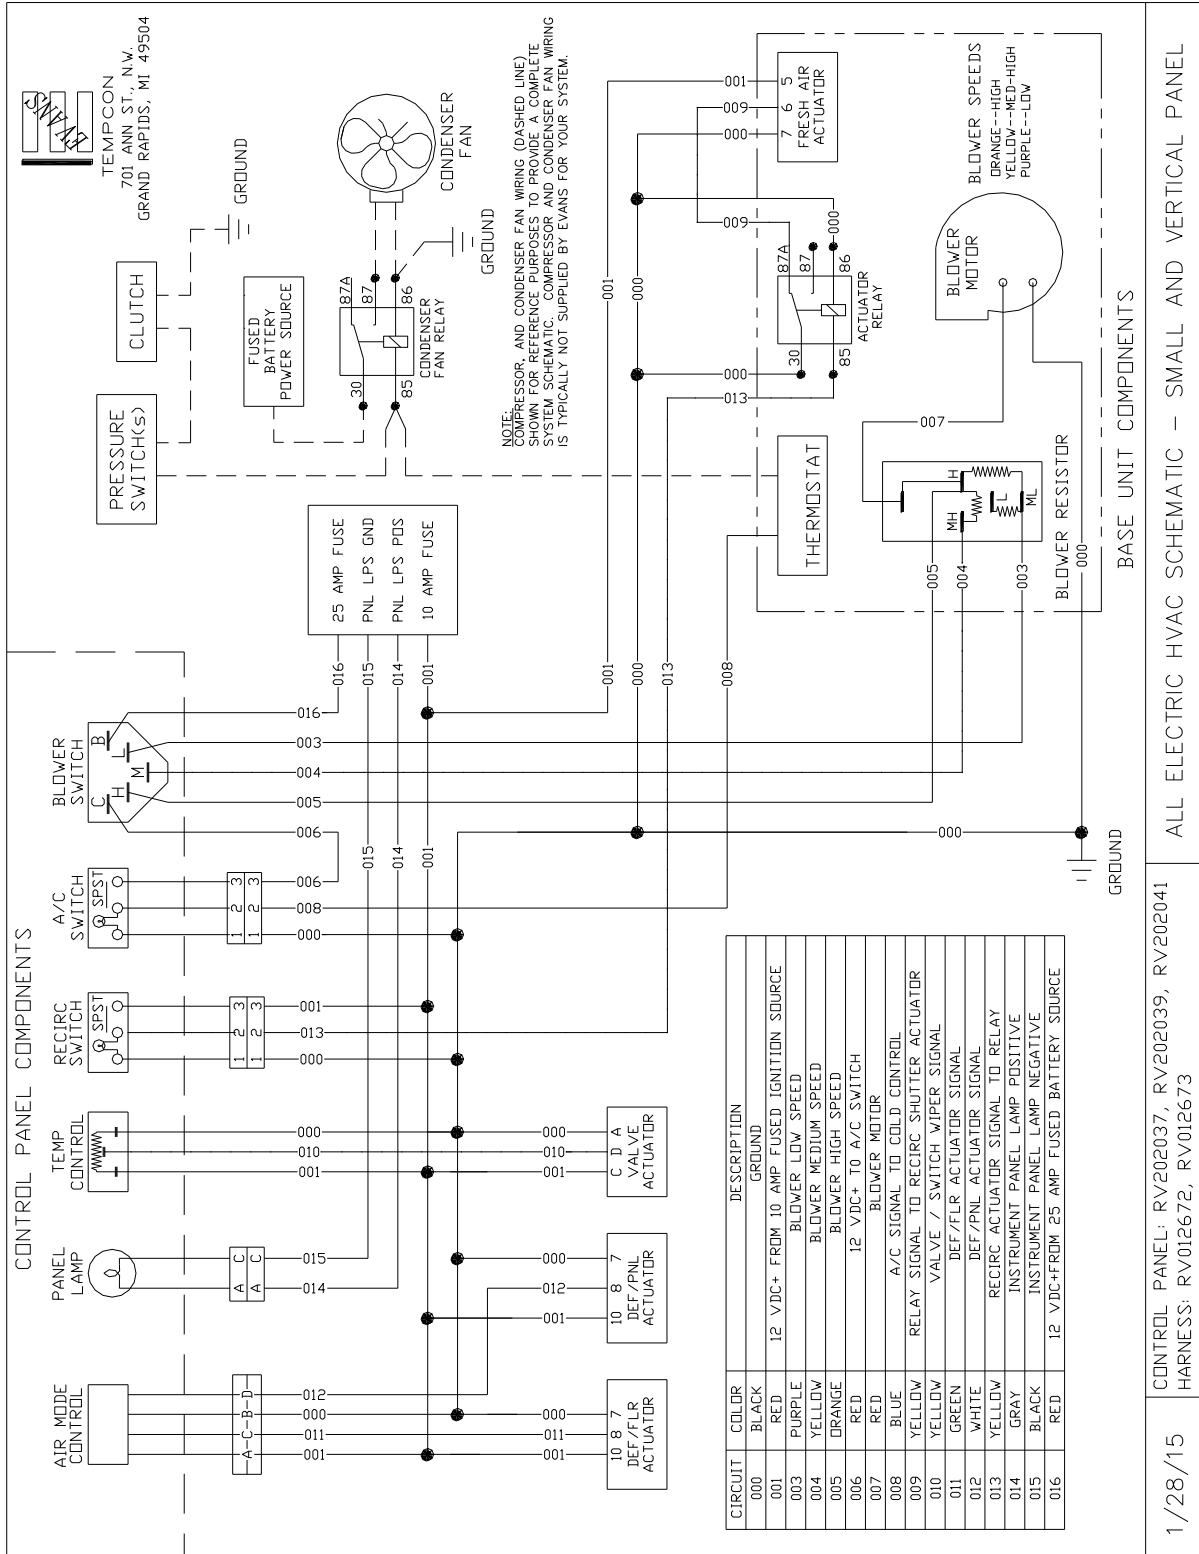

## Electrical Schematics

**Plastic Control Panel - Harness PN: RV012632, RV012633, RV012634, RV012703, RV012713 and RV012714**

EVANS ELECTRONIC HVAC SYSTEM SCHEMATIC - STD RV

1/20/15

RV012631 CONTROL PANEL  
RV012632 WIRE HARNESS

## Electrical Schematics (Continued)

**Metal Control Panel - Harness PN: RV012672, RV012673, RV012715 and RV012716**

ALL ELECTRIC HVAC SCHEMATIC - SMALL AND VERTICAL PANEL

CONTROL PANEL: RV202037, RV202039, RV202041  
HARNESS: RV012672, RV012673