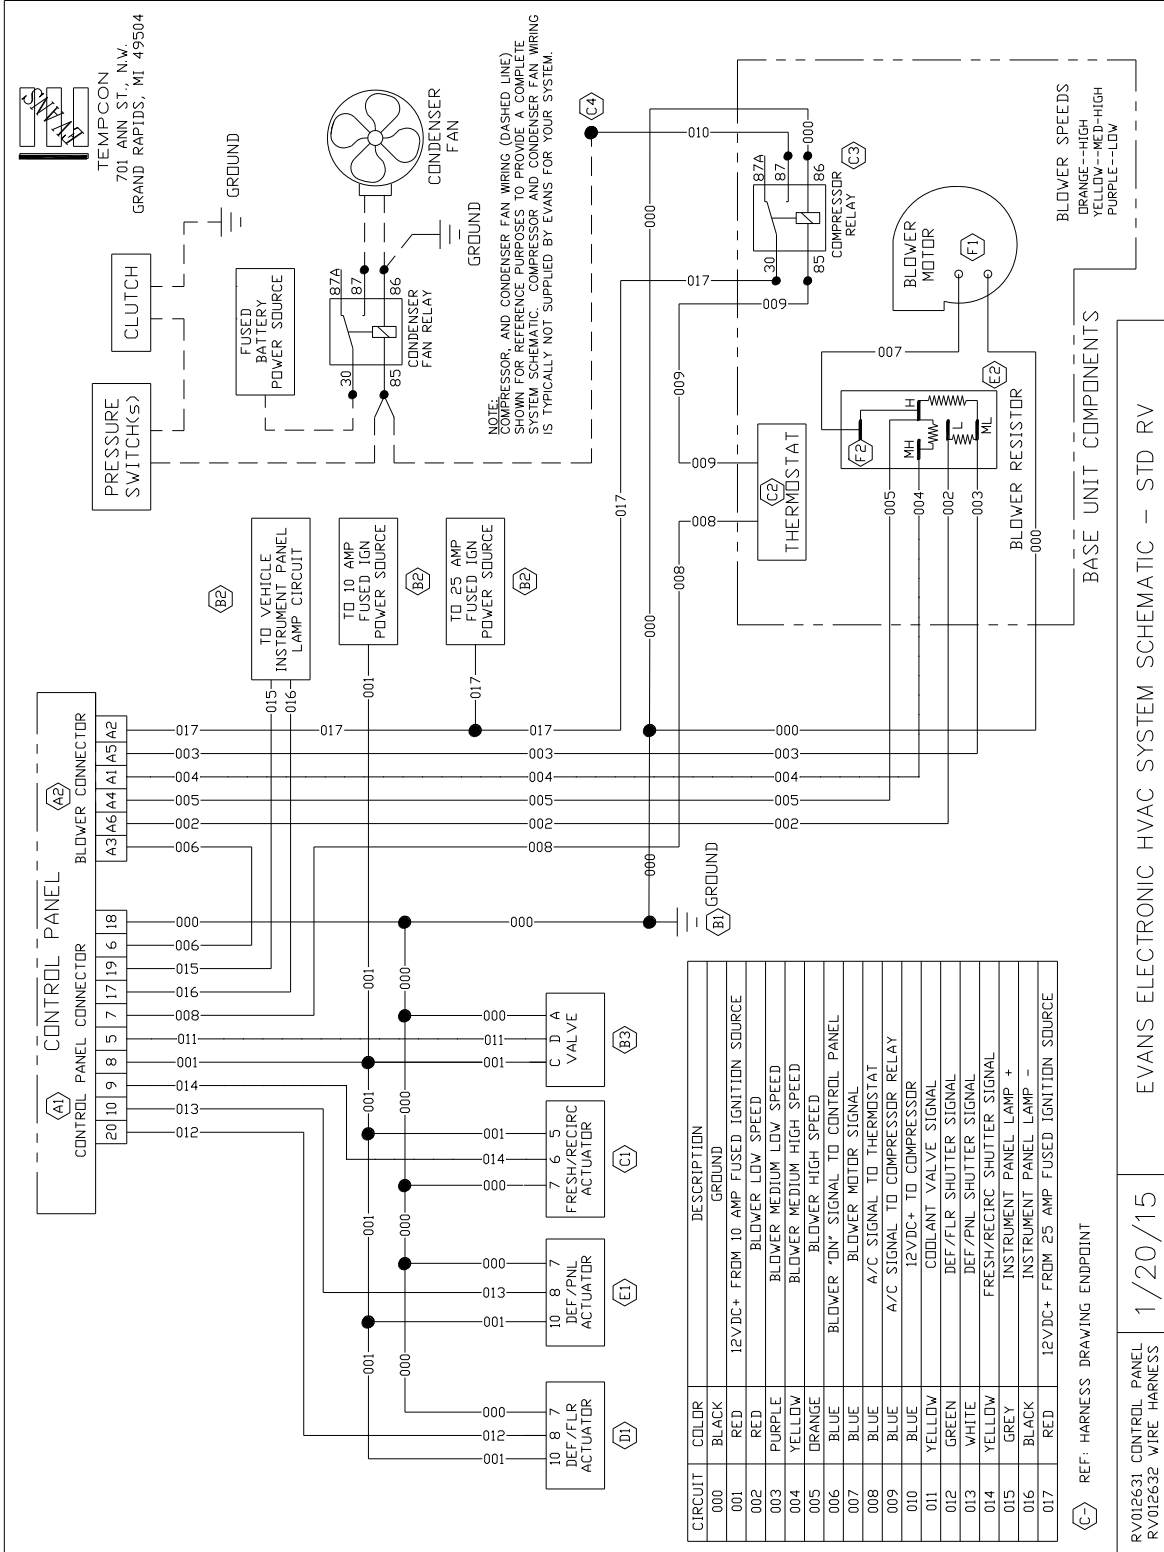

## Electrical Schematics

**Plastic Control Panel - Harness PN: RV012632, RV012633, RV012634, RV012703, RV012713 and RV012714**

EVANS ELECTRONIC HVAC SYSTEM SCHEMATIC - STD RV

1/20/15

RV012631 CONTROL PANEL  
RV012632 WIRE HARNESS

## Electrical Schematics (Continued)

**Metal Control Panel - Harness PN: RV012672, RV012673, RV012715 and RV012716**

ALL ELECTRIC HVAC SCHEMATIC - SMALL AND VERTICAL PANEL

CONTROL PANEL: RV202037, RV202039, RV202041  
HARNESS: RV012672, RV012673