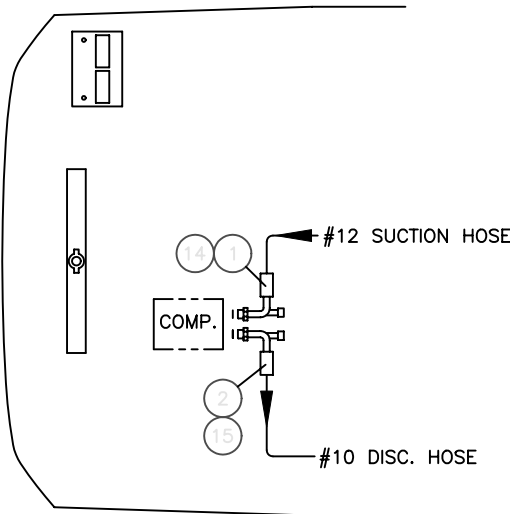

AMERICAN COOLING TECHNOLOGY, Inc.
 715 WILLOW SPRINGS LANE
 YORK, PA 17402
 FAX: (717) 767-3658
 (717) 767-2775

PIPING DIAGRAM
EZ-3,35,4,5,55 W/CS SERIES COND
W/EZ-CLIP FITTINGS AND HOSE
DWG NO. 510-008-EZ

COMP FTGS W/ ACCESS PORTS

SPLICERS W/ ACCESS PORTS

IT	QTY	ACT P/N	SIZE	DESCRIPTION
1	2	ORG-058	-	O-RING,5/8 DIA, R-134a
2	3	ORG-012	-	O-RING,1/2 DIA, R-134a
3	1	ORG-038	-	O-RING,3/8 DIA, R-134a
4	A/R	HSE-012-EZ	-	HOSE, REFRIGERANT, #12
5	A/R	HSE-010-EZ	-	HOSE, REFRIGERANT, #10
6	A/R	HSE-008-EZ	-	HOSE, REFRIGERANT, #8
7	1	FTG-124-EZ	-	FTG,90 DEG FOR 1/2" X#8 HOSE
8	1	FTG-103-EZ	-	FTG,90 DEG,5/8 FOR X #12 HOSE
9	1	FTG-101-EZ	-	FTG,90 DEG,5/8 MOR X #12 HOSE
10	1	FTG-100-EZ	-	FTG,90 DEG,3/8 MOR X #8 HOSE
11	2	FTG-102-EZ	-	FTG,90 DEG,1/2 FOR X #10 HOSE
12	1	FTG-107-EZ	-	FTG,SPLICER,#10 X #10 W/R134A HIGH SIDE SERVICE PORT
13	1	FTG-108-EZ	-	FTG,SPLICER,#12 X #12 W/R134A LOW SIDE SERICE PORT
14	1	FTG-115-EZ	-	FTG,90DEG FOR 5/8"X#12 W/R134A L/S PORT
15	1	FTG-114-EZ	-	FTG,90DEG FOR 1/2"X#10 W/R134A H/S PORT
16				