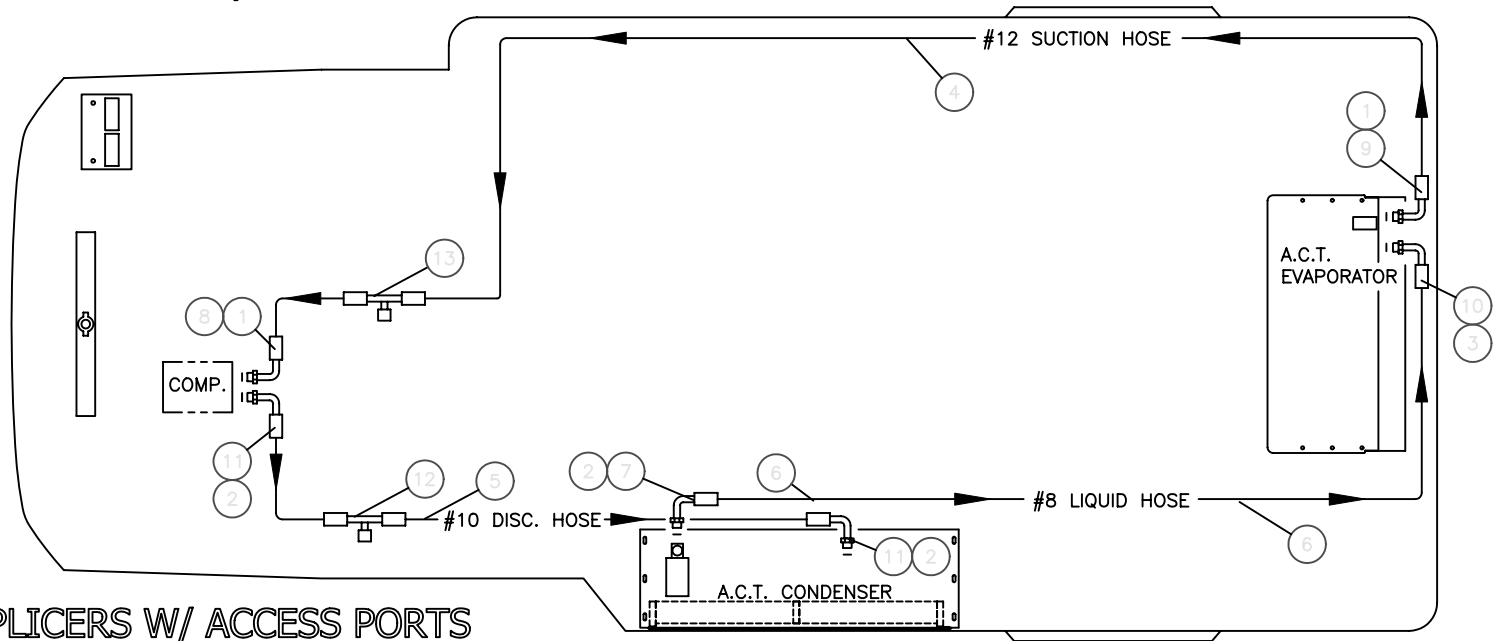

AMERICAN COOLING TECHNOLOGY, Inc.
 715 WILLOW SPRINGS LANE
 YORK, PA 17402
 FAX: (717) 767-3658
 (717) 767-2775

PIPING DIAGRAM
EZ-3,35,4,5,55 W/CS SERIES COND
W/EZ-CLIP FITTINGS AND HOSE
DWG NO. 510-008-EZ

COMP FTGS W/ ACCESS PORTS

SPLICERS W/ ACCESS PORTS

IT	QTY	ACT P/N	SIZE	DESCRIPTION
1	2	ORG-058	-	O-RING,5/8 DIA, R-134a
2	3	ORG-012	-	O-RING,1/2 DIA, R-134a
3	1	ORG-038	-	O-RING,3/8 DIA, R-134a
4	A/R	HSE-012-EZ	-	HOSE, REFRIGERANT, #12
5	A/R	HSE-010-EZ	-	HOSE, REFRIGERANT, #10
6	A/R	HSE-008-EZ	-	HOSE, REFRIGERANT, #8
7	1	FTG-124-EZ	-	FTG,90 DEG FOR 1/2" X#8 HOSE
8	1	FTG-103-EZ	-	FTG,90 DEG,5/8 FOR X #12 HOSE
9	1	FTG-101-EZ	-	FTG,90 DEG,5/8 MOR X #12 HOSE
10	1	FTG-100-EZ	-	FTG,90 DEG,3/8 MOR X #8 HOSE
11	2	FTG-102-EZ	-	FTG,90 DEG,1/2 FOR X #10 HOSE
12	1	FTG-107-EZ	-	FTG,SPLICER,#10 X #10 W/R134A HIGH SIDE SERVICE PORT
13	1	FTG-108-EZ	-	FTG,SPLICER,#12 X #12 W/R134A LOW SIDE SERICE PORT
14	1	FTG-115-EZ	-	FTG,90DEG FOR 5/8"X#12 W/R134A L/S PORT
15	1	FTG-114-EZ	-	FTG,90DEG FOR 1/2"X#10 W/R134A H/S PORT
16				