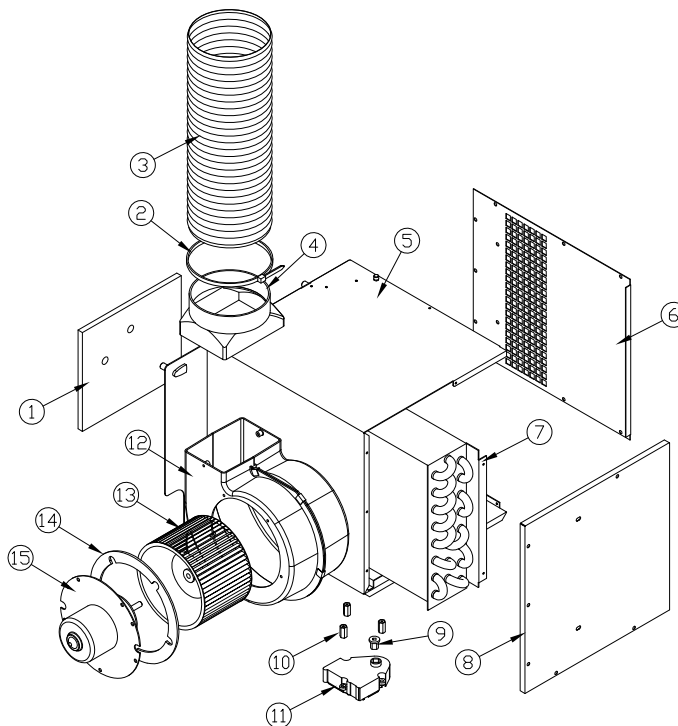

555001007 REPLACEMENT PARTS LIST
Evans # HV213802
HV225463 HEATER Assembly – Electric

ITEM NUMBER	QUANTITY	EVANS PART NUMBER	DESCRIPTION
1	1	HV037124	TUBE SEAL
2	1	HV036642	CABLE TIE, 21"
3	1	HV035676	DUCT HOSE, 5" X 14"
4	1	HV036310	OUTLET COLLAR
5	1	HV225464	WELDED CASE ASSEMBLY
6	1	HV037850	PANEL, RIGHT SIDE
7	1	FT200511	HEATER CORE
8	1	HV037856	COVER
9	1	HV036951	INSERT, ACTUATOR
10	1	HV037432	STAND OFF, ACTUATOR
11	1	HV037412	ACTUATOR, DUMB
12	1	HV036096	BLOWER HOUSING
13	1	HV033724	BLOWER WHEEL
14	1	RV011887	BLOWER MOTOR GASKET
15	1	HV035158	BLOWER MOTOR