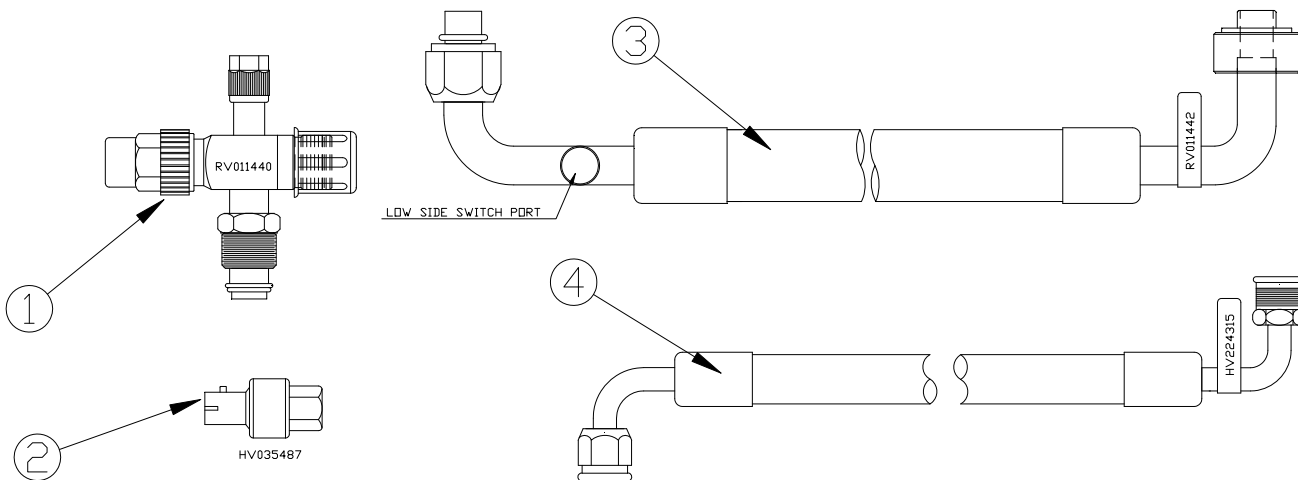

990001944 REPLACEMENT PARTS LIST
990002119 REPLACEMENT PARTS LIST
Evans # HV213447 ENGINE KIT

ITEM NUMBER	QUANTITY	EVANS PART NUMBER	DESCRIPTION
1	1	RV011440	SERVICE VALVE R134a, #10 SUCTION
2	1	HV035487	LOW PRESSURE SWITCH
3	1	RV011442	SUCTION HOSE, R134a, 59.00"
4	1	HV224315	LIQUID HOSE, #6, 46.75"