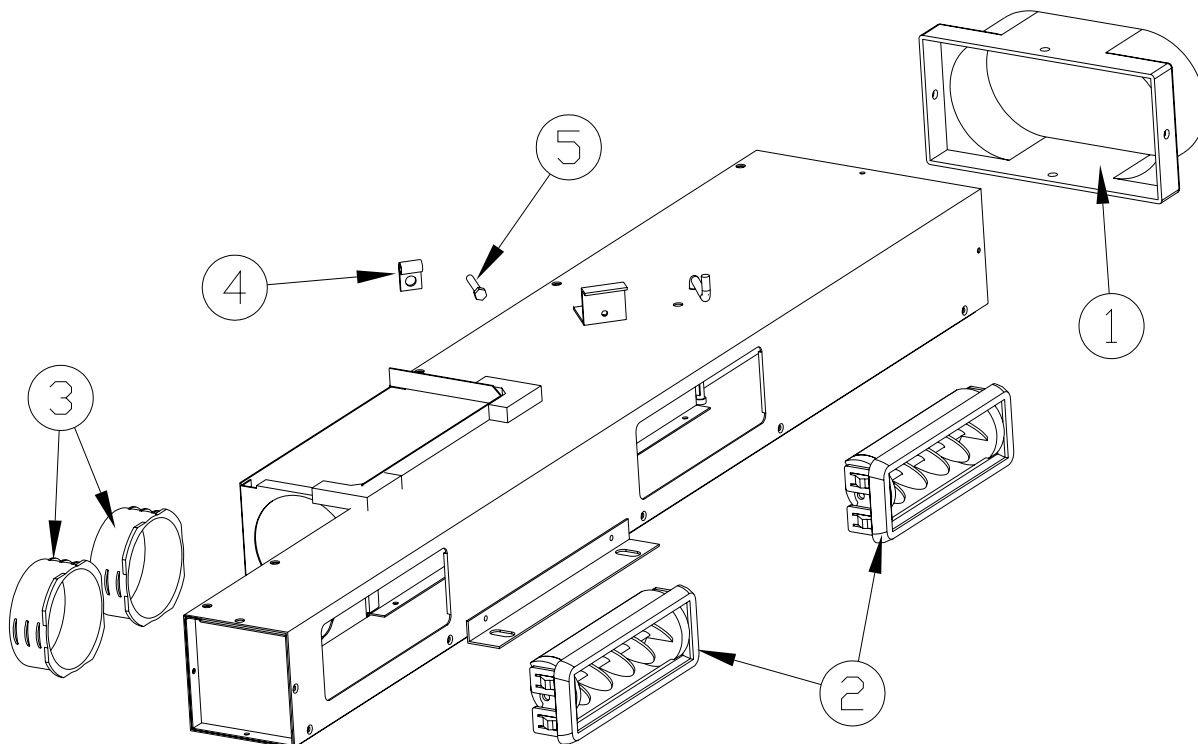

555001304 REPLACEMENT PARTS LIST
Evans # HV213661
HV225275 Duct Assembly – Cable

ITEM NUMBER	QUANTITY	EVANS PART NUMBER	DESCRIPTION
1	1	HV035666	TRANSITION DUCT ASSEMBLY
2	1	HV032504	LOUVER ASSEMBLY
3	2	RV012317	2-1/2" PLASTIC COLLAR
4	1	HV033692	BODEN CABLE CLAMP
5	1	HV032804	CLAMP SCREW