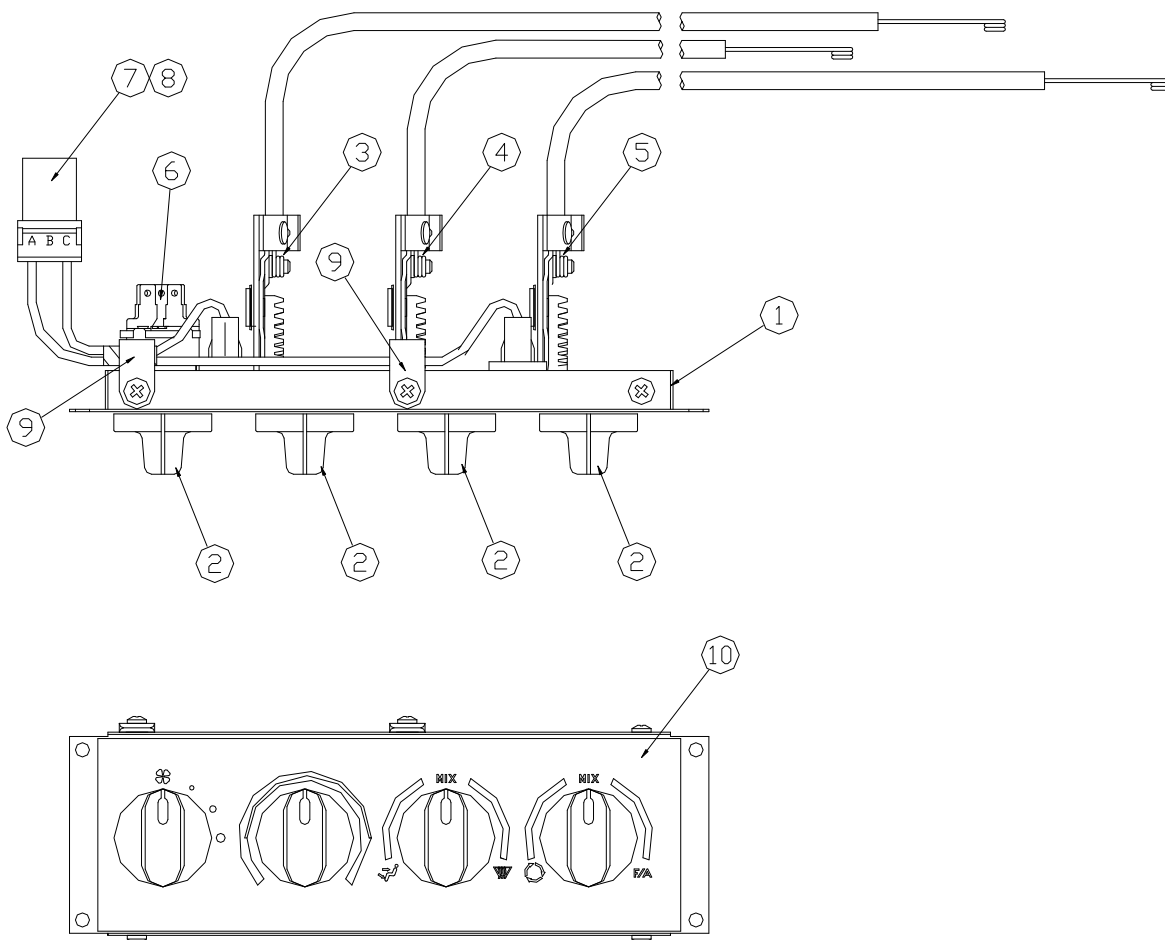

555001402 REPLACEMENT PARTS LIST
Evans # HV213667
HV224598 CONTROL PANEL, CABLE

ITEM NUMBER	QUANTITY	EVANS PART NUMBER	DESCRIPTION
1	1	HV224598	CONTROL PANEL ASSEMBLY (INCLUDES ITEMS 2 – 10)
2	4	HV037908	KNOB, ALL CONTROLLERS
3	1	HV036189	CABLE CONTROLLER WITH 48" CABLE
4	1	HV036188	CABLE CONTROLLER WITH 36" CABLE
5	1	HV036190	CABLE CONTROLLER WITH 60" CABLE
6	1	HV036015	SWITCH, BLOWER
7	1	HV036016	WIRE HARNESS, PANEL LAMPS
8	2	HV027734	LAMP BULB
9	2	HV030225	HARENESS CLAMP
10	1	RV218732	LENS/DECAL ASSEMBLY