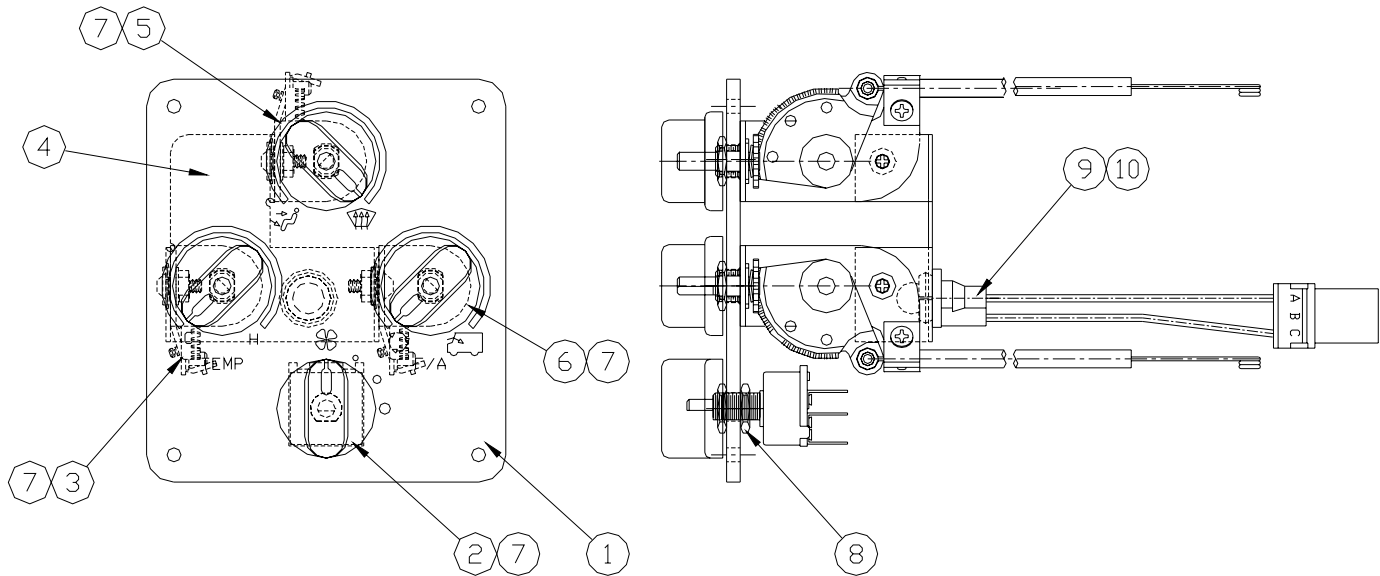

555001400 REPLACEMENT PARTS LIST
Evans # HV213337
HV224596 HEATER CONTROL PANEL

ITEM NUMBER	QUANTITY	EVANS PART NUMBER	DESCRIPTION
	1	HV224596	HEATER CONTROL PANEL (INCLUDES 1 – 10)
1	1	HV036172	LENS – HEATER CONTROL PANEL
2	1	HV036015	BLOWER SWITCH
3	1	HV036177	CONTROL CABLE – 54" LONG
4	1	HV036174	MOUNTING BRACKET – LAMP
5	1	HV036178	CONTROL CABLE – 40" LONG
6	1	HV036176	CONTROL CABLE – 68" LONG
7	4	HV037908	KNOB
8	5	HV010667	NUT, 7/16-28
9	1	HV036180	LAMP ASSEMBLY
10	1	HV036181	BULB