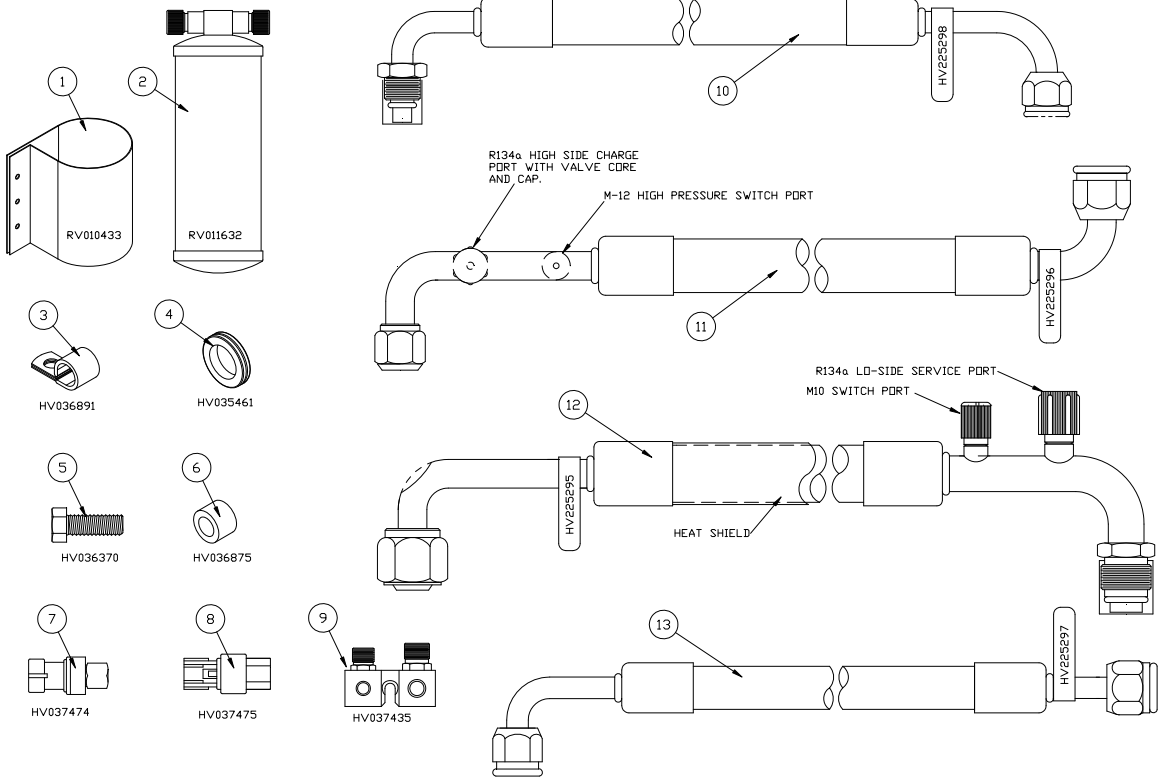

99002022 REPLACEMENT PARTS LIST
99002118 REPLACEMENT PARTS LIST
Evans # HV213646 ENGINE KIT

ITEM NUMBER	QUANTITY	EVANS PART NUMBER	DESCRIPTION
1	1	RV010433	CLAMP, RECEIVER DRIER
2	1	RV011632	RECEIVER DRIER
3	1	HV036891	CLAMP, 1/2" LOOP
4	1	HV035461	GROMMET
5	1	HV036370	BOLT,
6	1	HV036875	SPACER
7	1	HV037474	LOW PRESSURE SWITCH
8	1	HV037475	HIGH PRESSURE SWITCH
9	1	HV037435	MANIFOLD, COMPRESSOR
10	1	HV225295	SUCTION HOSE ASSEMBLY, 33.50"
11	1	HV225296	DISCHARGE HOSE ASSEMBLY, 65.50"
12	1	HV225297	LIQUID HOSE ASSEMBLY, 19.00"
13	1	HV225298	LIQUID HOSE ASSEMBLY, 40.00"