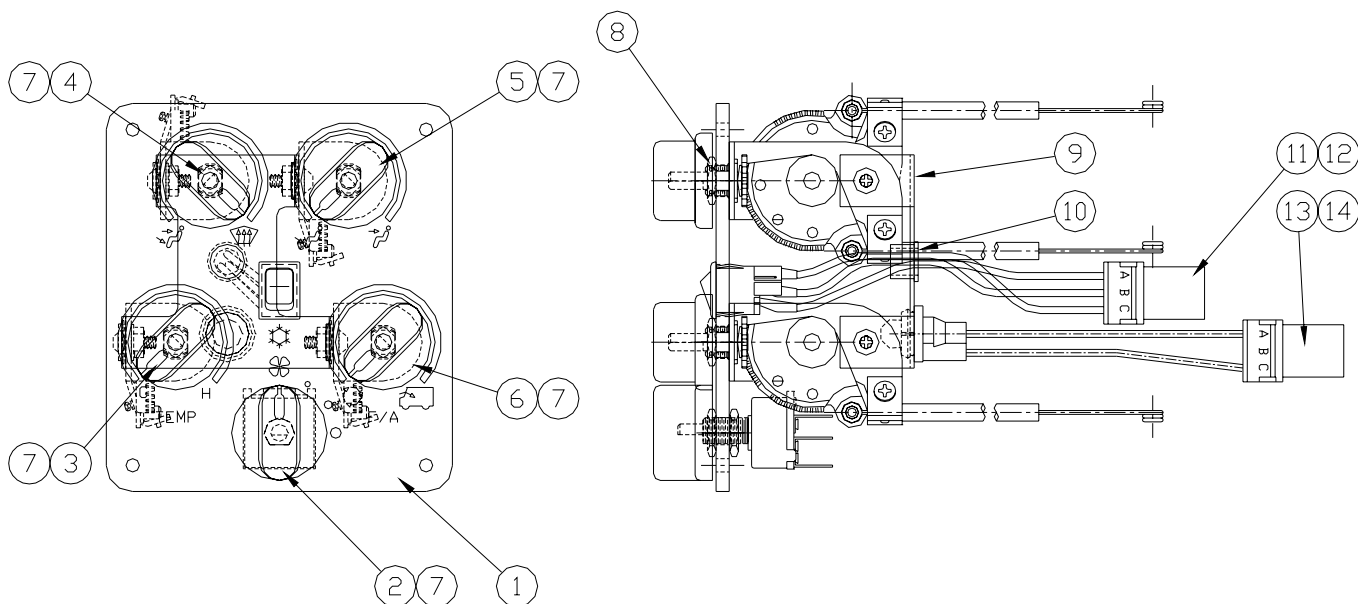

555001401 REPLACEMENT PARTS LIST
Evans # HV213338
HV224597 HVA/C CONTROL PANEL

ITEM NUMBER	QUANTITY	EVANS PART NUMBER	DESCRIPTION
	1	HV224597	HEATER A/C CONTROL PANEL (INCLUDES 1 - 14)
1	1	HV036173	LENS - HEATER A/C CONTROL PANEL
2	1	HV036015	BLOWER SWITCH
3	1	HV036177	CONTROL CABLE - 54" LONG
4	1	HV036178	CONTROL CABLE - 40" LONG
5	1	HV036706	CONTROL CABLE - 24" LONG
6	1	HV036176	CONTROL CABLE - 68" LONG
7	5	HV037908	KNOB
8	6	HV010667	NUT, 7/16-28
9	1	HV036175	MOUNTING BRACKET - LAMP
10	1	HV027378	GROMMET
11	1	HV037368	SWITCH - A/C
12	1	HV036078	SWITCH CONNECTOR
13	1	HV036180	LAMP ASSEMBLY
14	1	HV036181	BULB