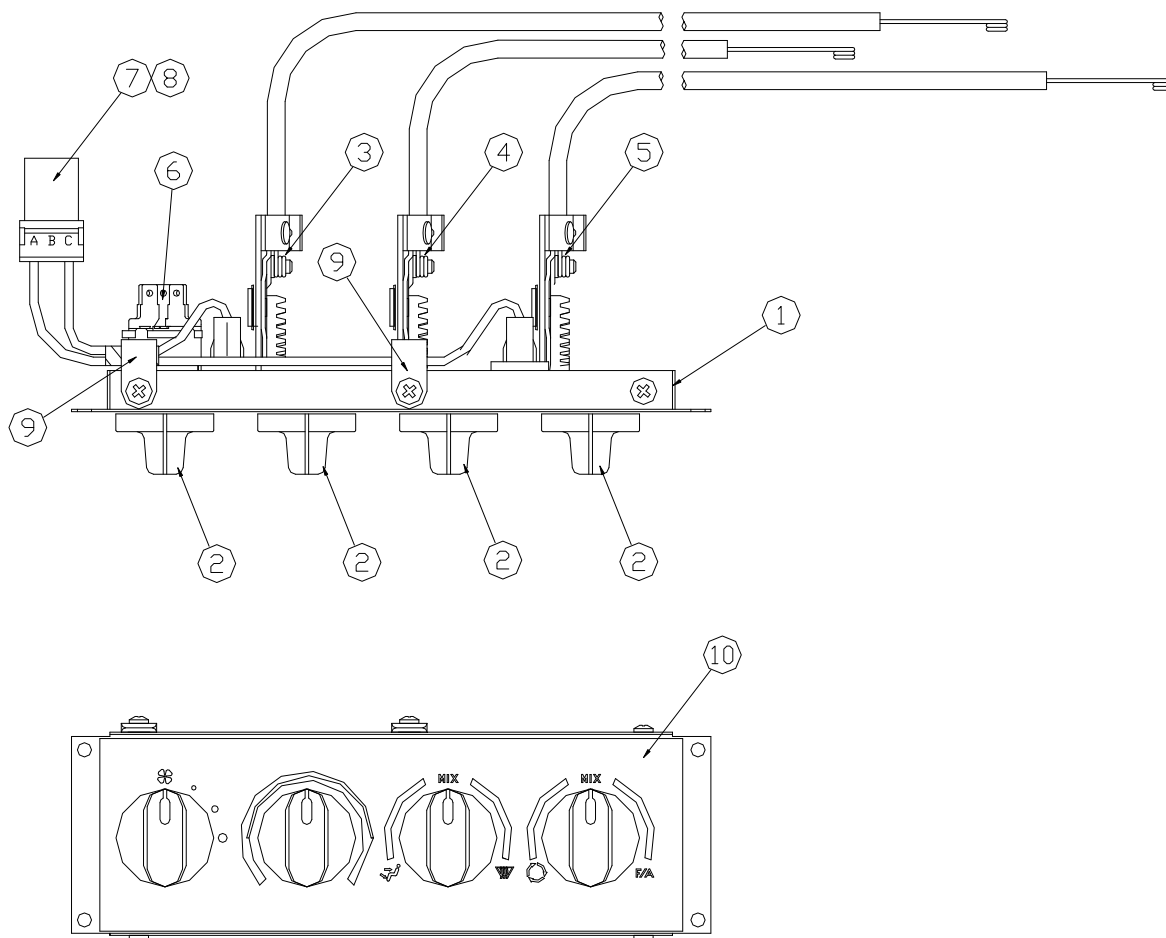

BACK

555001407 REPLACEMENT PARTS LIST
Evans # HV213598
HV224924 HVAC CONTROL PANEL, ELECTRIC

ITEM NUMBER	QUANTITY	EVANS PART NUMBER	DESCRIPTION
1	1	HV037921	KNOB – MODE SWITCH
2	2	HV037368	SWITCH – RECIRC
3	1	HV037911	KNOB – TEMPERATURE CONTROL
4	1	HV037908	KNOB – BLOWER SWITCH
5	1	HV010667	NUT, 7/16-28
6	1	HV036959	DECAL
7	1	HV036953	LENS – HEATER A/C CONTROL PANEL
8	1	HV034775	BLOWER SWITCH
9	1	HV036955	MOUNT PLATE – TEMPERATURE CONTROL SWITCH
10	1	RV011493	TEMPERATURE CONTROL SWITCH
11	1	HV037309	BRACKET – TEMPERATURE CONTROL SWITCH
12	1	HV036954	HOUSING - PLASTIC
12A	1	HV037543	HOUSING – REPLACES ITEM 12, DEC 2006
13	8	HV032812	SCREW
14	1	HV036538	LAMP ASSEMBLY
15	1	HV036957	MODE SELECTOR SWITCH
16	2	HV036078	A/C SWITCH CONNECTOR

555001408 REPLACEMENT PARTS LIST
Evans # HV213737
HV225357 CONTROL PANEL, CABLE

ITEM NUMBER	QUANTITY	EVANS PART NUMBER	DESCRIPTION
1	1	HV225357	CONTROL PANEL ASSEMBLY (INCLUDES ITEMS 2 – 10)
2	4	HV037908	KNOB, ALL CONTROLLERS
3	1	HV036190	CABLE CONTROLLER WITH 60" CABLE
4	1	HV037620	CABLE CONTROLLER WITH 40" CABLE
5	1	HV037784	CABLE CONTROLLER WITH 72" CABLE
6	1	HV036015	SWITCH, BLOWER
7	1	HV036016	WIRE HARNESS, PANEL LAMPS
8	2	HV027734	LAMP BULB
9	2	HV030225	HARENESS CLAMP
10	1	RV218732	LENS/DECAL ASSEMBLY