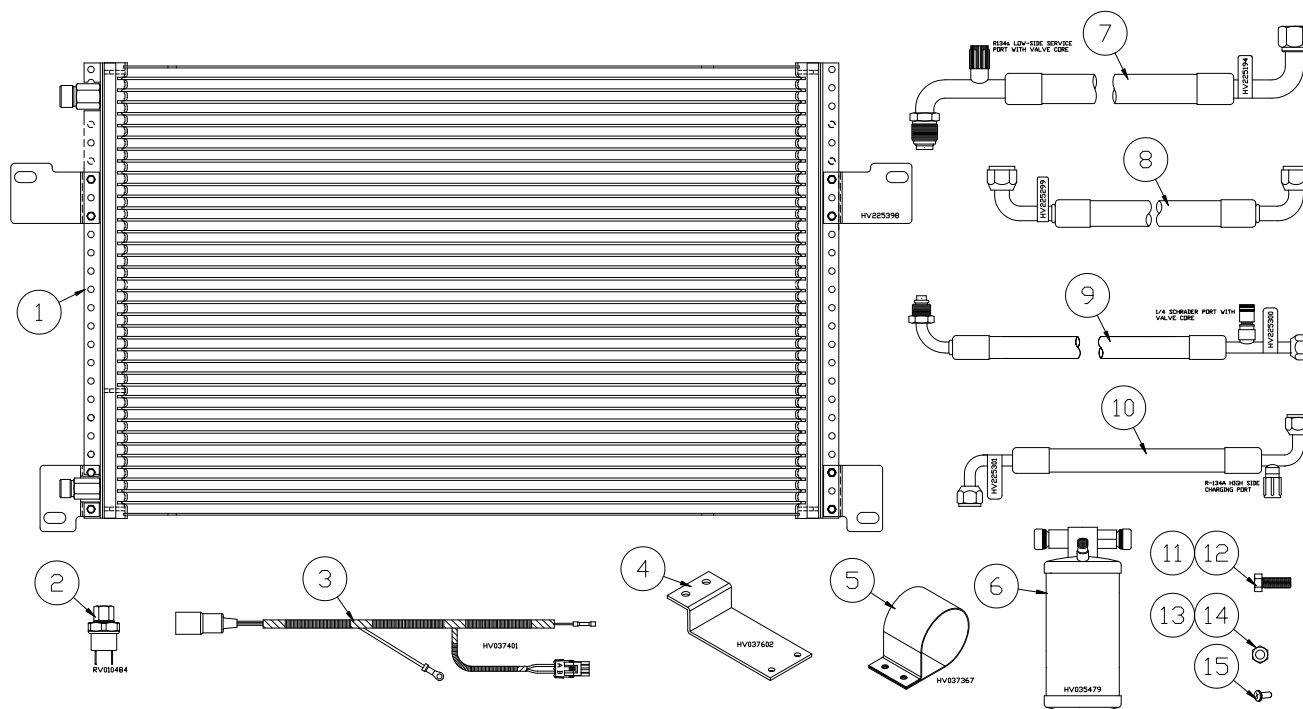

99002048 REPLACEMENT PARTS LIST
99002120 REPLACEMENT PARTS LIST
Evans # HV213747 ENGINE KIT

ITEM NUMBER	QUANTITY	EVANS PART NUMBER	DESCRIPTION
1	1	HV225398	CONDENSER ASSEMBLY
2	1	RV010484	PRESSURE SWITCH
3	1	HV037401	WIRE HARNESS
4	1	HV037602	MOUNT BRACKET, RECEIVER DRIER
5	1	HV037367	CLAMP, RECEIVER DRIER
6	1	HV035479	RECEIVER DRIER
7	1	HV225194	SUCTION HOSE ASSEMBLY, 30"
8	1	HV225299	DISCHARGE HOSE ASSEMBLY, 76"
9	1	HV225300	LIQUID HOSE ASSEMBLY, 43"
10	1	HV225301	LIQUID HOSE ASSEMBLY, 8.5"
11	4	HV037648	BOLT, 8MM X 25MM
12	2	HV026848	BOLT, 1/4-20 X 5/8
13	2	GM271172	NUT, 1/4-20
14	2	GM271166	NUT, 10-24
15	2	GM445573	PHILLIPS SCREW, 10-24