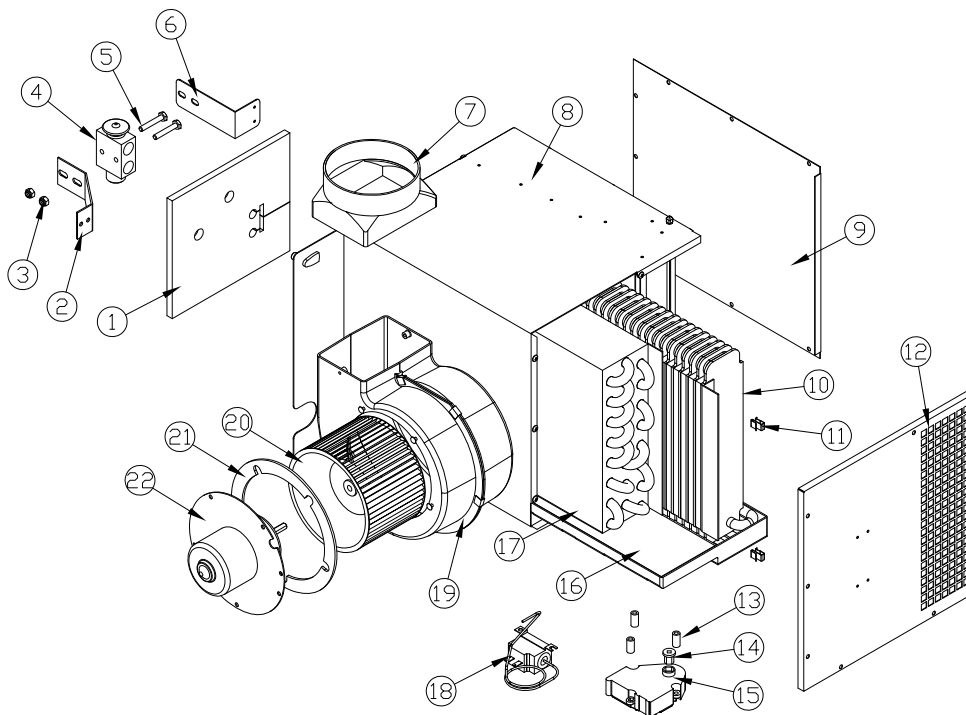

555001102 REPLACEMENT PARTS LIST
Evans # HV213615
HV225248 HVAC Base Unit – Electric

ITEM NUMBER	QUANTITY	EVANS PART NUMBER	DESCRIPTION
1	1	HV037655	TUBE SEAL
2	1	HV037650	MOUNT BRACKET, EXPANSION VALVE
3	2	SP002003	NUT, EXPANSION VALVE
4	1	RV011350	EXPANSION VALVE
5	2	SP030090	BOLT, EXPANSION VALVE
6	1	HV036571	MOUNT BRACKET, EXPANSION VALVE
7	1	HV036310	OUTLET COLLAR
8	1	HV224969	WELDED CASE ASSEMBLY
9	1	HV037058	PANEL, RIGHT SIDE
10	1	HV036570	EVAPORATOR CORE
11	3	SP006147	TINNERMAN CLIP
12	1	HV224971	COVER
13	3	HV037432	STAND OFF, ACTUATOR
14	1	HV036951	INSERT, ACTUATOR
15	1	HV037412	ACTUATOR, DUMB
16	1	HV224467	DRAIN PAN ASSEMBLY
17	1	FT200504	HEATER CORE
18	1	HV033061	COLD CONTROL
19	1	HV036096	BLOWER HOUSING
20	1	HV033724	BLOWER WHEEL
21	1	RV011887	BLOWER MOTOR GASKET
22	1	HV035158	BLOWER MOTOR