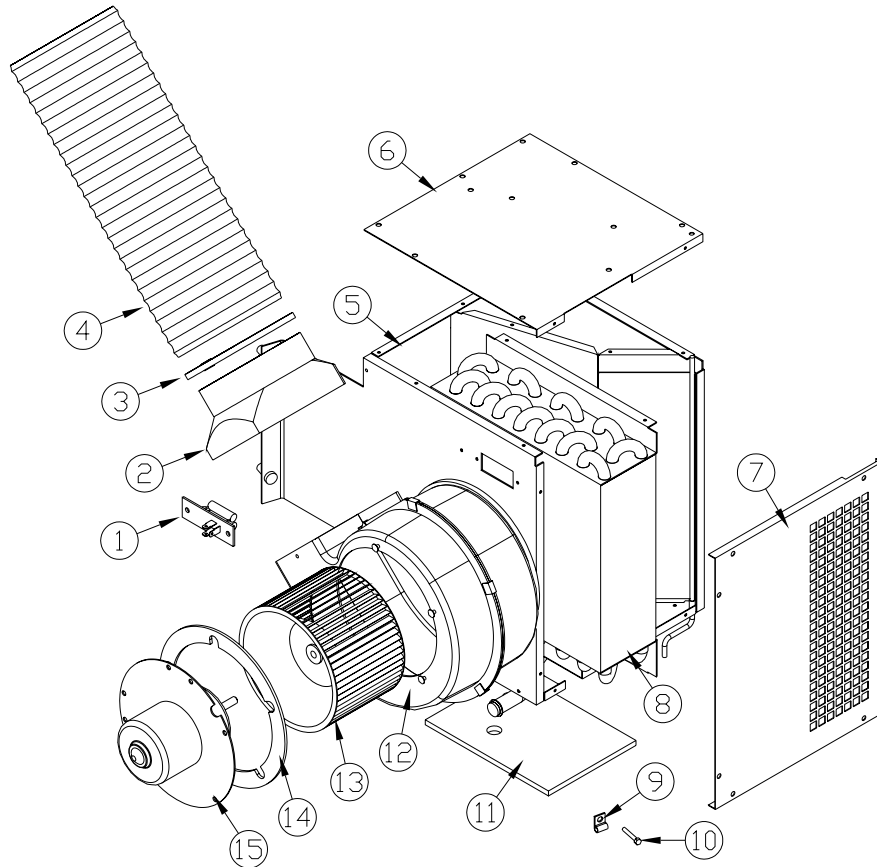

555001003 REPLACEMENT PARTS LIST
Evans # HV213657
HV225271 Heater Base Unit – Cable

ITEM NUMBER	QUANTITY	EVANS PART NUMBER	DESCRIPTION
1	1	HV027838	RESISTOR
2	1	HV036310	OUTLET COLLAR
3	1	HV036642	CABLE TIE, 21"
4	1	HV035676	DUCT HOSE 5" X 14"
5	1	HV224652	WELDED CASE ASSEMBLY
6	1	HV035742	TOP PANEL
7	1	HV035566	COVER
8	1	FT200380	HEATER CORE
9	1	HV023095	CABLE CLIP
10	1	HV032804	SCREW, 8-32 X 1" SELF THREADING
11	1	HV035578	TUBE SEAL
12	1	HV036096	BLOWER HOUSING
13	1	HV033724	BLOWER WHEEL
14	1	RV011887	BLOWER MOTOR GASKET
15	1	HV035158	BLOWER MOTOR

BACK