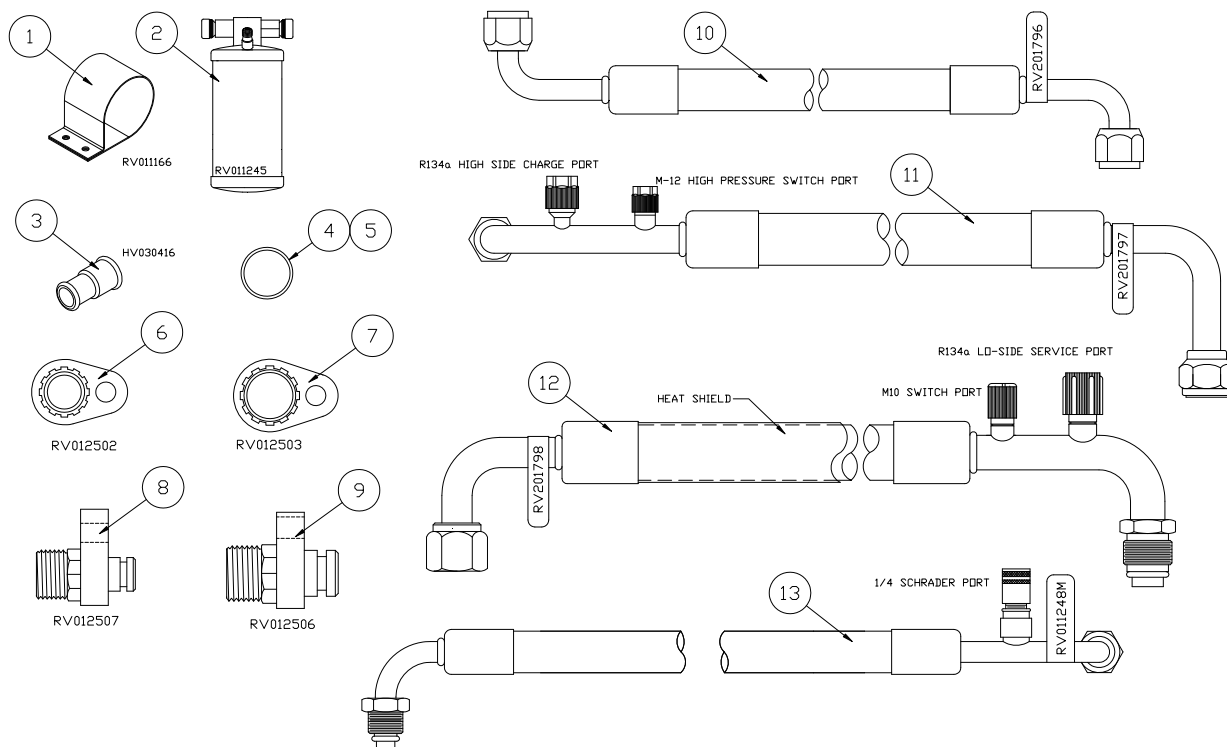

99002124 REPLACEMENT PARTS LIST

Evans # RV213567 ENGINE KIT

ITEM NUMBER	QUANTITY	EVANS PART NUMBER	DESCRIPTION
1	1	RV011166	CLAMP, RECEIVER DRIER
2	1	RV011245	RECEIVER DRIER
3	2	HV030416	ADAPTOR
4	1	RV012504	O-RING
5	1	RV012505	O-RING
6	1	RV012502	SEAL
7	1	RV012503	SEAL
8	1	RV012507	DISCHARGE BLOCK
9	1	RV012506	SUCTION BLOCK
10	1	RV201796	LIQUID HOSE ASSEMBLY
11	1	RV201797	DISCHARGE HOSE ASSEMBLY
12	1	RV201798	SUCTION HOSE ASSEMBLY
13	1	RV011248M	LIQUID HOSE ASSEMBLY