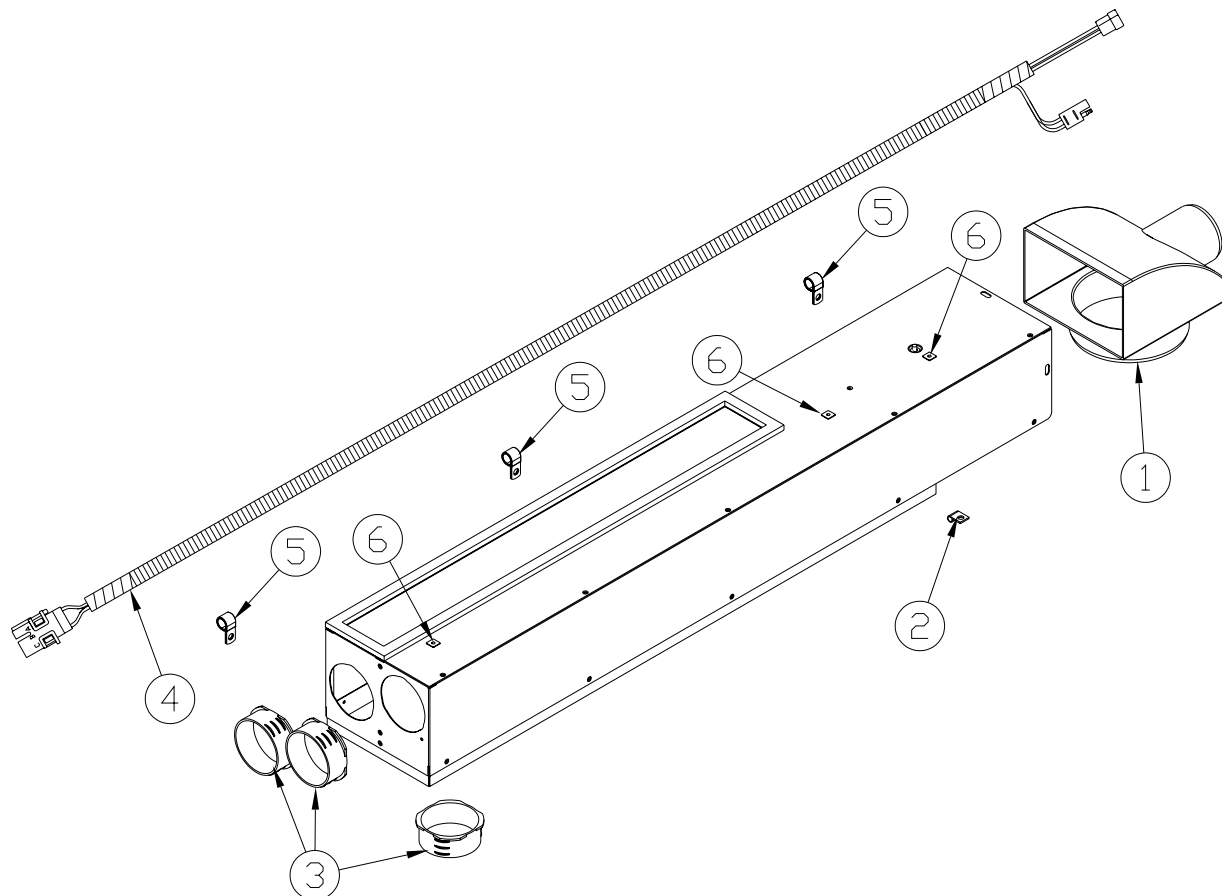

555001302 REPLACEMENT PARTS LIST
Evans # HV213662
HV225276 Duct Assembly – Cable

ITEM NUMBER	QUANTITY	EVANS PART NUMBER	DESCRIPTION
1	1	HV224559	PLENUM, DUCT ASSEMBLY
2	1	HV033692	BODEN CABLE CLAMP
3	3	RV012317	2-1/2" PLASTIC COLLAR
4	1	HV036514	WIRE HARNESS
5	3	HV036891	HARNESS CLAMP
6	3	HV035737	NYLON NUTSERT