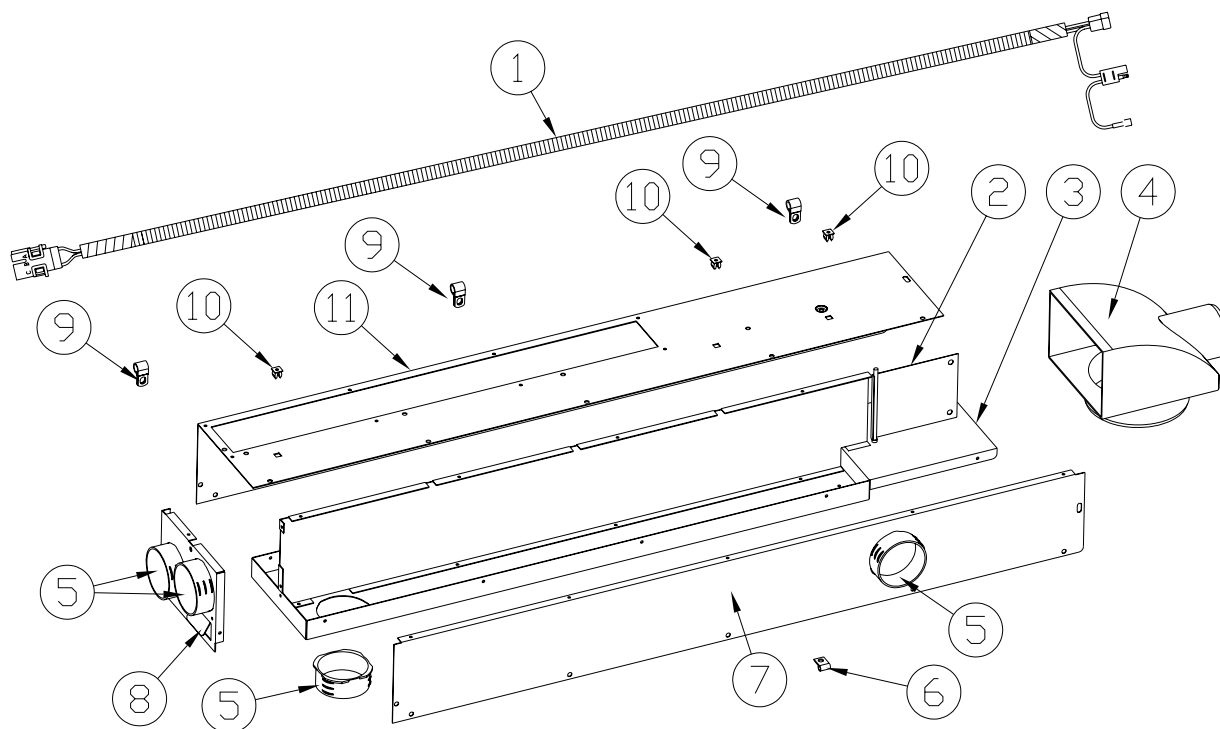

555001307 REPLACEMENT PARTS LIST
Evans # HV213664
HV225278 Duct Assembly – Cable

ITEM NUMBER	QUANTITY	EVANS PART NUMBER	DESCRIPTION
1	1	HV036514	WIRE HARNESS
2	1	HV224563	SHUTTER DOOR ASSEMBLY
3	1	HV035792	BOTTOM PANEL
4	1	HV224559	PLENUM, DUCT ASSEMBLY
5	4	RV012317	2-1/2" PLASTIC COLLAR
6	1	HV033692	CLAMP, BODEN CABLE
7	1	HV036659	FRONT PANEL
8	1	HV035809	END PANEL ASSEMBLY
9	3	HV036891	HARNESS CLAMP
10	3	HV035737	NYLON NUTSERT
11	1	HV036114	BACK PANEL