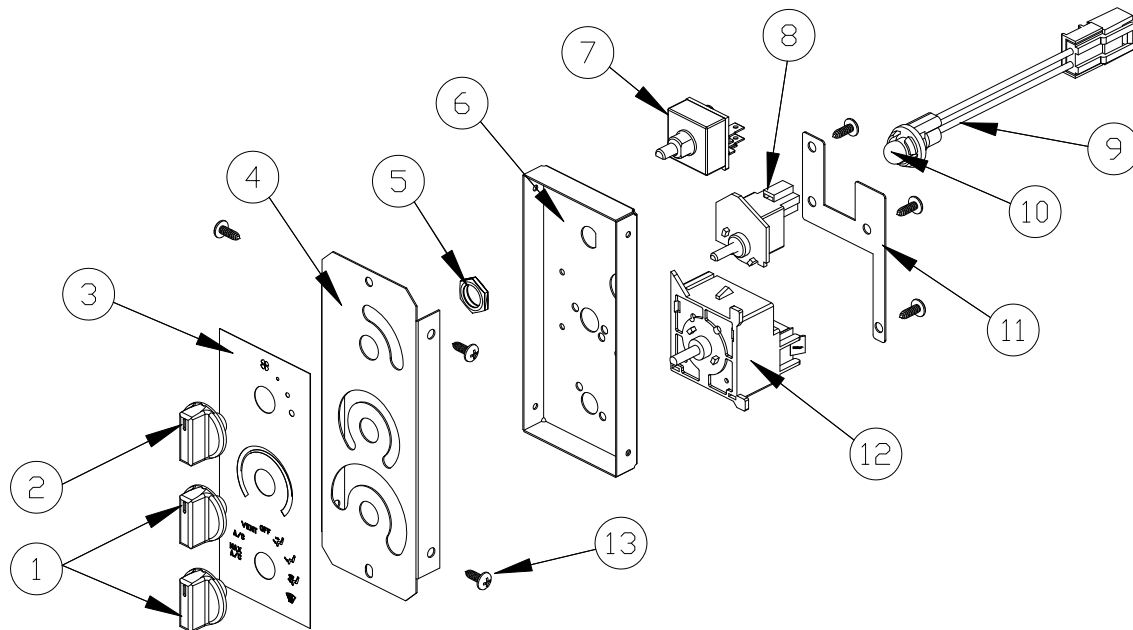

555001405 REPLACEMENT PARTS LIST
Evans # HV213632
HV224707 HVAC CONTROL PANEL, VACUUM

ITEM NUMBER	QUANTITY	EVANS PART NUMBER	DESCRIPTION
1	2	RV011407	KNOB, MODE AND TEMPERATURE CONTROLS
2	1	RV011405	KNOB, BLOWER CONTROL
3	1	HV036438	DECAL
4	4	HV036436	LENS
5	1	HV010667	NUT, BLOWER SWITCH
6	1	HV036437	HOUSING
7	1	RV011412	SWITCH, BLOWER
8	1	HV224709	POTENTIOMETER, TEMPERATURE CONTROL
9	1	HV036180	LAMP SOCKET
10	1	HV027734	BULB
11	1	HV036435	BRACKET, POTENTIOMETER
12	1	HV224708	SWITCH, MODE CONTROL
13	7	HV032812	SCREW
14	1	RV012268	WIRE HARNESS, (NOT SHOWN)
15	1	RV012360	VACUUM HARNESS (NOT SHOWN)