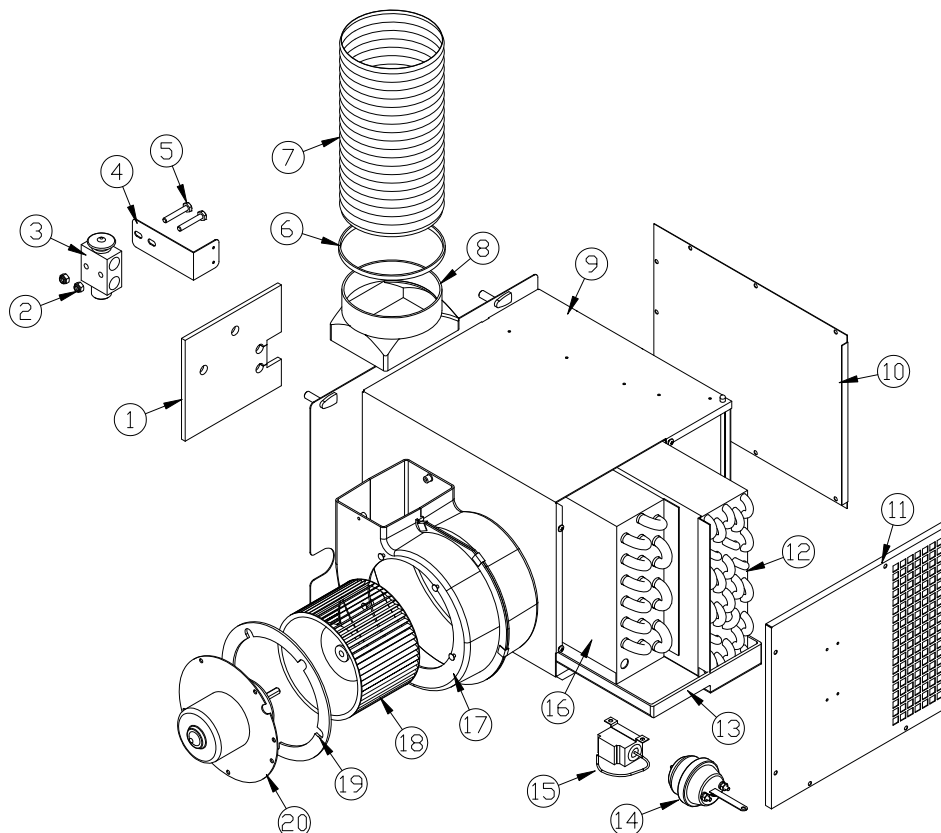

555001100 REPLACEMENT PARTS LIST

Evans # HV213624

HV225254 HVAC Base Unit – Cable

ITEM NUMBER	QUANTITY	EVANS PART NUMBER	DESCRIPTION
1	1	HV035834	GASKET – TUBES SEAL
2	1	RV011350	EXPANSION VALVE
3	1	HV035853	BRACKET – EXPANSION VALVE
4	4	SP006147	WIRE CABLE CLIP
5	1	HV224656	WELDED CASE ASSEMBLY
6	1	HV035835	PANEL, RIGHT SIDE
7	1	HV224468	COVER ASSEMBLY
8	1	HV033692	CLAMP – BODEN CABLE
9	1	HV032804	SCREW 8-32X1 SELFTHREADING
10	1	HV035819	EVAPORATOR
11	1	HV033061	COLD CONTROL THERMOSTAT
12	1	HV022587	GROMMET
13	1	FT200420	HEATER CORE
14	1	HV224467	DRAIN PAN ASSEMBLY
15	1	HV036096	BLOWER HOUSING – PLASTIC
16	1	HV035158	BLOWER MOTOR
17	1	RV011887	GASKET – MOTOR PLATE
18	1	HV033724	BLOWER WHEEL
19	1	HV036310	OUTLET COLLAR
20	1	HV035194	RESISTOR – 12V
21	1	HV036642	CABLE TIE – 21”
22	1	HV035676	DEFROST TRANSITION HOSE

BACK

555001101 REPLACEMENT PARTS LIST
Evans # HV213627
HV225257 HVAC Base Unit – Vacuum

ITEM NUMBER	QUANTITY	EVANS PART NUMBER	DESCRIPTION
1	1	HV035834	GASKET, TUBES SEAL
2	2	SP002003	NUT – EXPANSION VALVE
3	1	RV011350	EXPANSION VALVE
4	1	HV035853	BRACKET, EXPANSION VALVE
5	2	SP030090	BOLT – EXPANSION VALVE
6	1	HV036642	CABLE TIE – 21”
7	1	HV035676	DEFROST TRANSITION HOSE
8	1	HV036310	OUTLET COLLAR
9	1	HV224701	WELDED CASE ASSEMBLY
10	1	HV035835	PANEL, RIGHT SIDE
11	1	HV035819	EVAPORATOR
12	1	HV224468	COVER ASSEMBLY
13	1	HV224467	DRAIN PAN ASSEMBLY
14	1	RV010328	VACUUM MOTOR
15	1	HV033061	COLD CONTROL THERMOSTAT
16	1	FT200420	HEATER CORE
17	1	HV036096	BLOWER HOUSING – PLASTIC
18	1	RV011887	GASKET – MOTOR PLATE
19	1	HV033724	BLOWER WHEEL
20	1	HV035158	BLOWER MOTOR