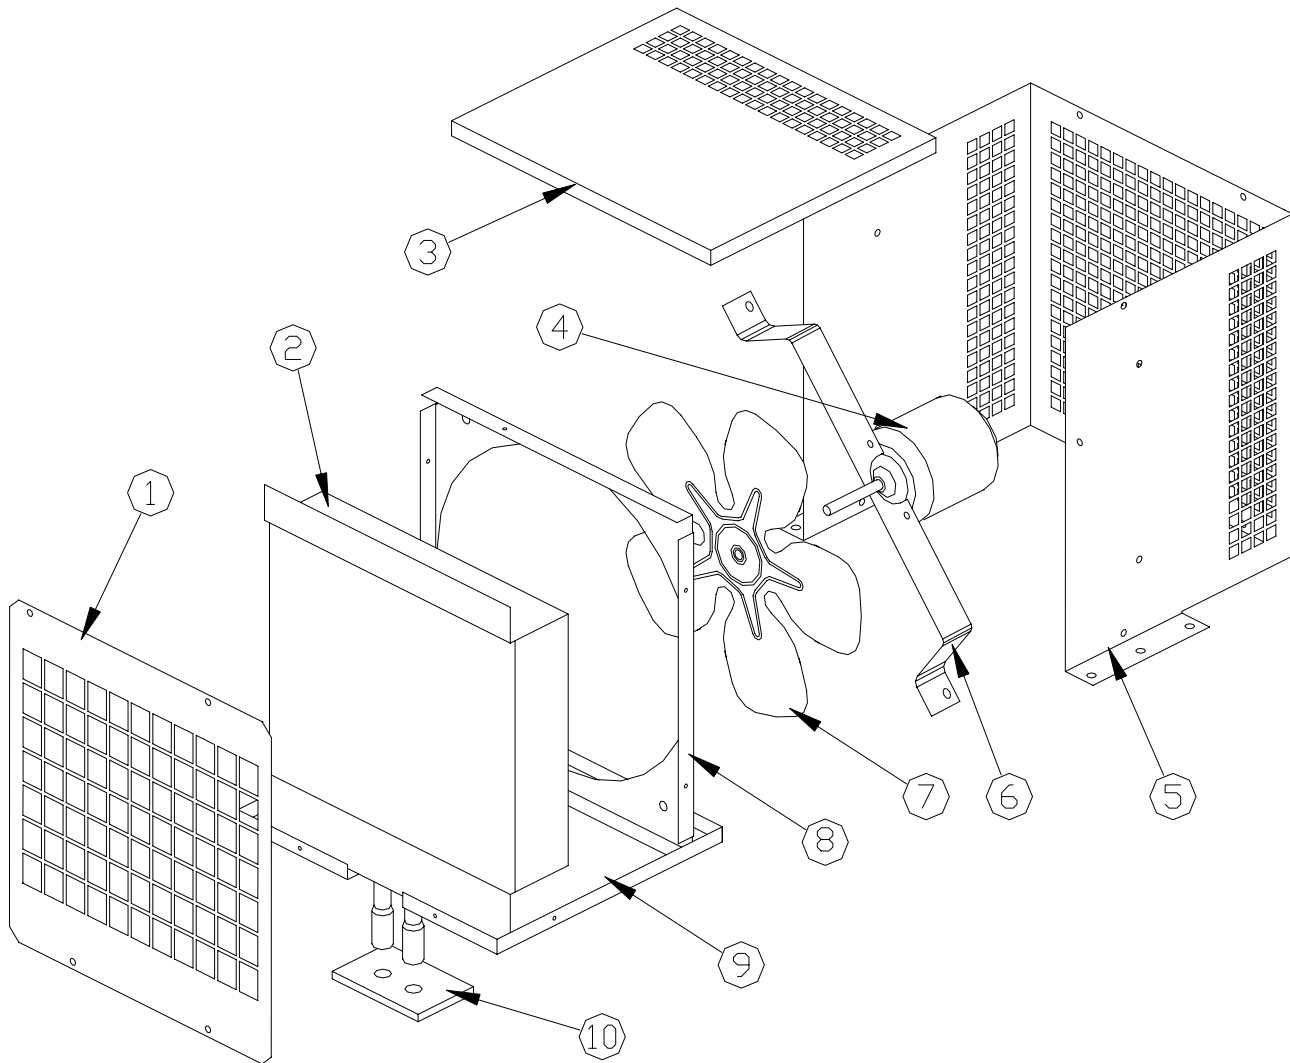

47008159 REPLACEMENT PARTS LIST
Evans # HV213265
HV224347 CARGO HEATER

ITEM NUMBER	QUANTITY	EVANS PART NUMBER	GRUMMAN PART NUMBER	DESCRIPTION
	1	HV224347	NPN	CARGO HEATER (INCLUDES ITEMS 1 – 10)
1	1	HV035583	NPN	GRILL – HEATER CORE
2	1	HV218239	NPN	HEATER CORE (FT2003810)
3	1	HV035585	NPN	END PANEL
4	1	HV034827	NPN	MOTOR
5	1	HV035584	NPN	CASE
6	1	HV034710	NPN	MOTOR BRACKET
7	1	HV034796	NPN	FAN – 10" DIAMETER
8	1	HV224124	NPN	MOTOR MOUNTING PANEL
9	1	HV034887	NPN	END PANEL
10	1	HV035586	NPN	GASKET – TUBES SEAL

BACK