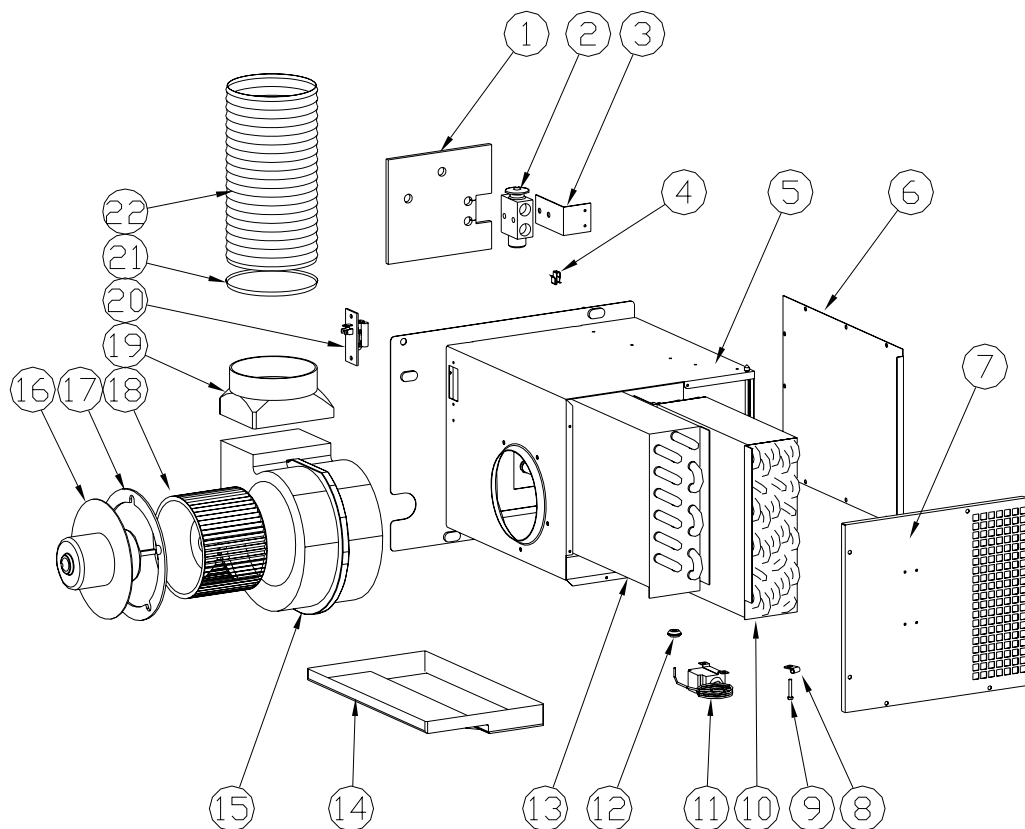

555001100 REPLACEMENT PARTS LIST

Evans # HV213624

HV225254 HVAC Base Unit – Cable

ITEM NUMBER	QUANTITY	EVANS PART NUMBER	DESCRIPTION
1	1	HV035834	GASKET – TUBES SEAL
2	1	RV011350	EXPANSION VALVE
3	1	HV035853	BRACKET – EXPANSION VALVE
4	4	SP006147	WIRE CABLE CLIP
5	1	HV224656	WELDED CASE ASSEMBLY
6	1	HV035835	PANEL, RIGHT SIDE
7	1	HV224468	COVER ASSEMBLY
8	1	HV033692	CLAMP – BODEN CABLE
9	1	HV032804	SCREW 8-32X1 SELFTHREADING
10	1	HV035819	EVAPORATOR
11	1	HV033061	COLD CONTROL THERMOSTAT
12	1	HV022587	GROMMET
13	1	FT200420	HEATER CORE
14	1	HV224467	DRAIN PAN ASSEMBLY
15	1	HV036096	BLOWER HOUSING – PLASTIC
16	1	HV035158	BLOWER MOTOR
17	1	RV011887	GASKET – MOTOR PLATE
18	1	HV033724	BLOWER WHEEL
19	1	HV036310	OUTLET COLLAR
20	1	HV035194	RESISTOR – 12V
21	1	HV036642	CABLE TIE – 21”
22	1	HV035676	DEFROST TRANSITION HOSE