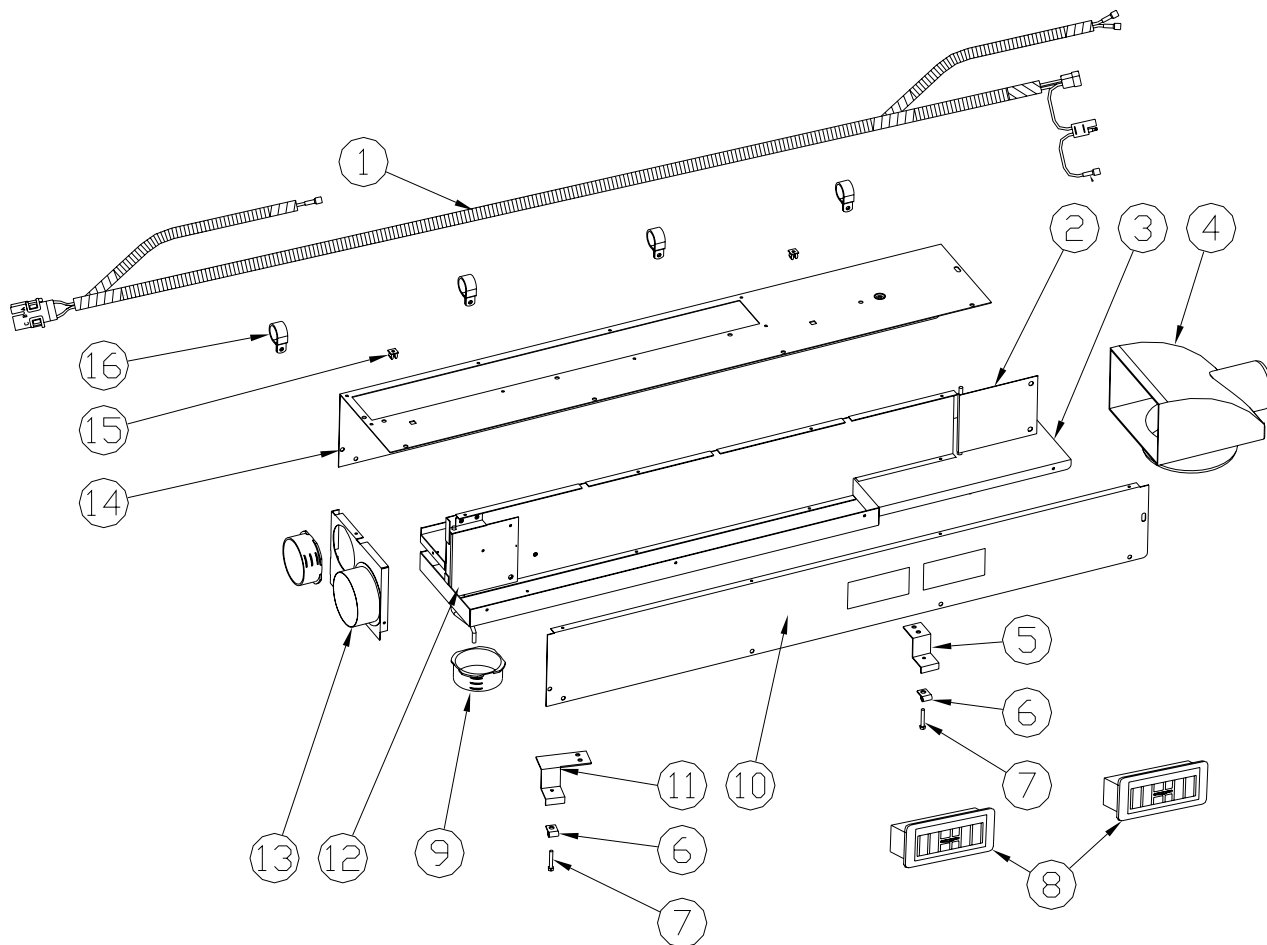

555001301 REPLACEMENT PARTS LIST
Evans # HV213625
HV225255 Duct Assembly - Cable

ITEM NUMBER	QUANTITY	EVANS PART NUMBER	DESCRIPTION
1	1	HV036515	WIRE HARNESS
2	1	HV224591	SHUTTER ASSEMBLY
3	1	HV035831	BOTTOM PANEL
4	1	HV224559	PLENUM, DUCT ASSEMBLY
5	1	HV035821	CABLE BRACKET
6	2	HV033692	CABLE CLAMP
7	2	HV032804	SCREW 8-32 X 1"
8	2	HV034135	LOUVER AND BEZEL ASSEMBLY
9	2	RV012317	2-1/2" PLASTIC COLLAR
10	1	HV035829	FRONT PANEL
11	1	HV035822	CABLE BRACKET
12	1	HV225454	SHUTTER ASSEMBLY
13	1	HV224455	END PANEL ASSEMBLY
14	1	HV036161	BACK PANEL
15	2	HV035737	NYLON NUTSERT
16	4	HV031773	LOOM CLAMP