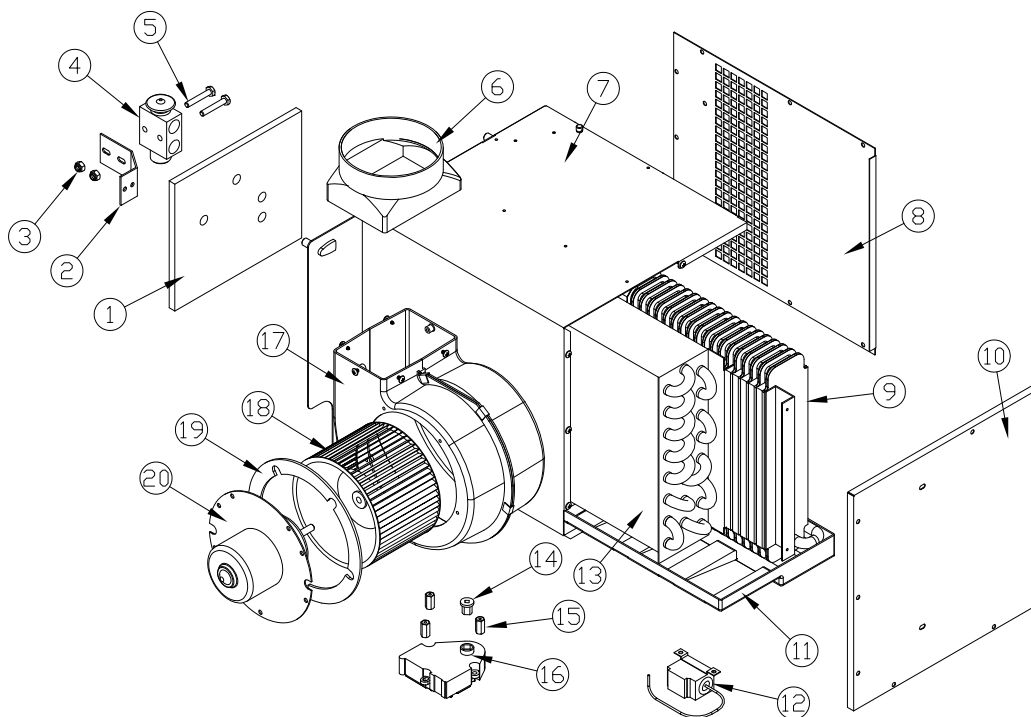

555001104 REPLACEMENT PARTS LIST
Evans # HV213801
HV225462 HVAC Assembly – Electric

ITEM NUMBER	QUANTITY	EVANS PART NUMBER	DESCRIPTION
1	1	HV037852	TUBE SEAL
2	1	HV037855	MOUNT BRACKET, EXPANSION VALVE
3	2	SP002003	NUT, EXPANSION VALVE
4	1	RV011350	EXPANSION VALVE
5	2	SP030090	BOLT, EXPANSION VALVE
6	1	HV036310	OUTLET COLLAR
7	1	HV225480	WELDED CASE ASSEMBLY
8	1	HV037850	PANEL, RIGHT SIDE
9	1	FT200510	EVAPORATOR CORE
10	1	HV037856	COVER
11	1	HV224467	DRAIN PAN ASSEMBLY
12	1	HV033061	COLD CONTROL
13	1	FT200511	HEATER CORE
14	1	HV036951	INSERT, ACTUATOR
15	3	HV037432	STAND OFF, ACTUATOR
16	1	HV037412	ACTUATOR, DUMB
17	1	HV036096	BLOWER HOUSING
18	1	HV033724	BLOWER WHEEL
19	1	RV011887	BLOWER MOTOR GASKET
20	1	HV035158	BLOWER MOTOR

BACK