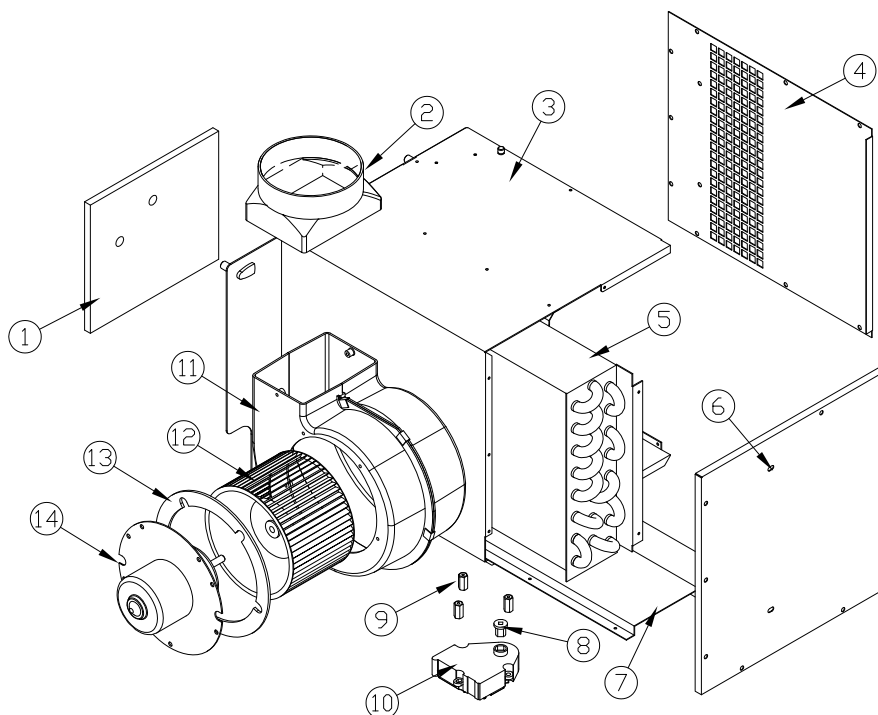

555001008 REPLACEMENT PARTS LIST
Evans # HV213805
HV225479 HEATER Assembly, A/C Upgradeable – Electric

ITEM NUMBER	QUANTITY	EVANS PART NUMBER	DESCRIPTION
1	1	HV037124	TUBE SEAL
2	1	HV036310	OUTLET COLLAR
3	1	HV225480	WELDED CASE ASSEMBLY
4	1	HV037850	PANEL, RIGHT SIDE
5	1	FT200511	HEATER CORE
6	1	HV037856	COVER
7	1	HV037123	SEAL PLATE, HEATER
8	1	HV036951	INSERT, ACTUATOR
9	3	HV037432	STAND OFF, ACTUATOR
10	1	HV037412	ACTUATOR, DUMB
11	1	HV036096	BLOWER HOUSING
12	1	HV033724	BLOWER WHEEL
13	1	RV011887	BLOWER MOTOR GASKET
14	1	HV035158	BLOWER MOTOR

BACK