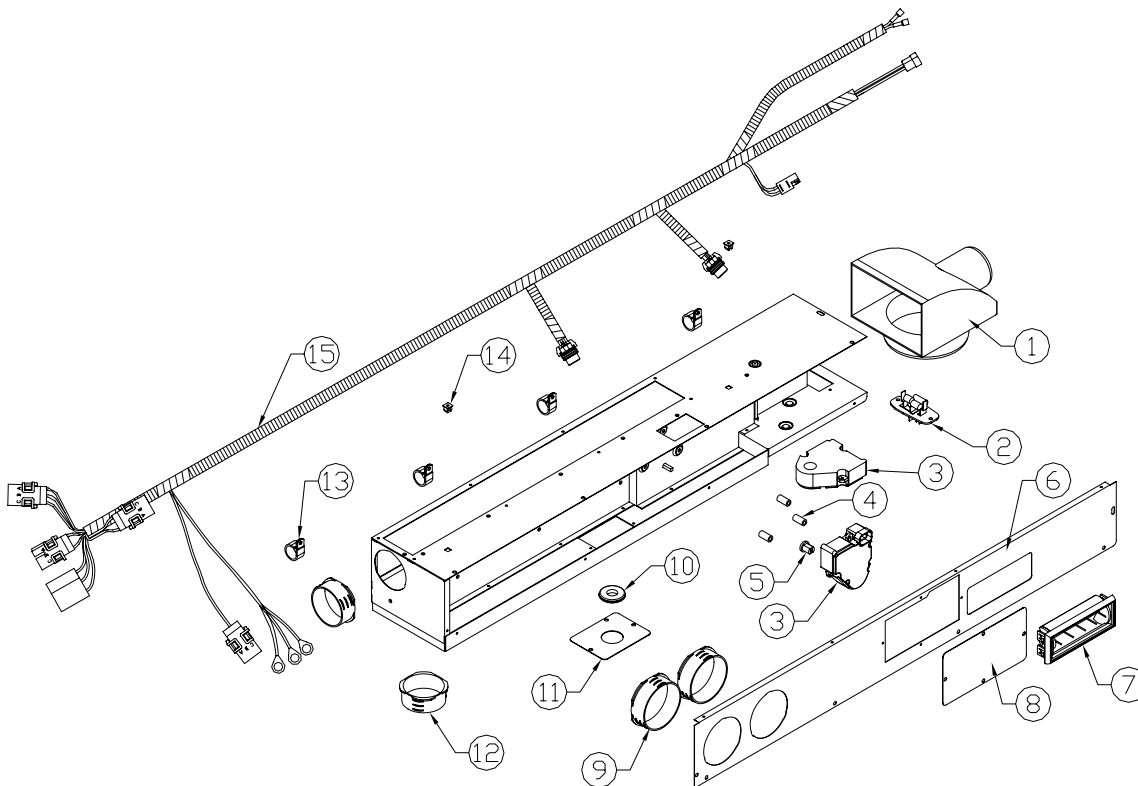

555001309 REPLACEMENT PARTS LIST
Evans # HV213619
HV225253 Duct Assembly - Electric

ITEM NUMBER	QUANTITY	EVANS PART NUMBER	DESCRIPTION
1	1	HV224559	PLENUM, DUCT ASSEMBLY
2	1	RV010561	4 SPEED RESISTOR
3	2	HV036947	ACTUATOR
4	6	HV036924	SPACER
5	2	HV036951	ACTUATOR INSERT
6	1	HV036935	FRONT PANEL
7	1	HV034135	LOUVER AND BEZEL ASSEMBLY
8	1	HV036949	COVER - SIDE
9	2	RV012318	3" PLASTIC COLLAR
10	1	HV028670	GROMMET
11	1	HV036432	COVER - BOTTOM
12	2	RV012317	2-1/2" PLASTIC COLLAR
13	4	HV031773	LOOM CLAMP
14	2	HV035737	NYLON NUTSERT
15	1	HV037413	WIRE HARNESS