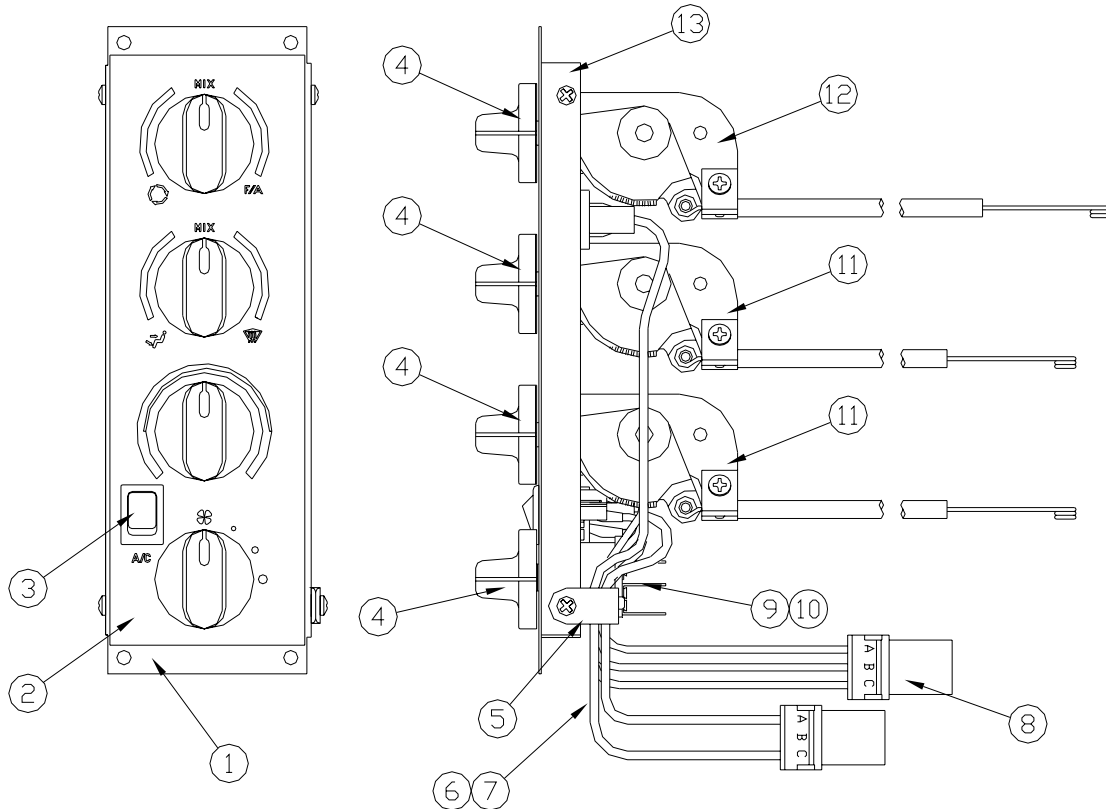

555001404 REPLACEMENT PARTS LIST
Evans # HV213631
HV224601 HVAC CONTROL PANEL, CABLE

ITEM NUMBER	QUANTITY	EVANS PART NUMBER	DESCRIPTION
1	1	HV036018	LENS – HEATER A/C CONTROL PANEL
2	1	HV036079	DECAL
3	1	HV037368	SWITCH – A/C
4	4	HV037908	KNOB – ALL
5	1	HV030225	CLAMP - PLASTIC
6	1	HV224534	LAMP ASSEMBLY
7	2	HV027734	BULB
8	1	HV036078	A/C SWITCH CONNECTOR
9	1	HV036015	BLOWER SWITCH
10	1	HV010667	SWITCH NUT
11	2	HV036186	CABLE CONTROLLER – 42" CABLE
12	1	HV036187	CABLE CONTROLLER – 82" CABLE
13	1	HV036047	HOUSING

BACK