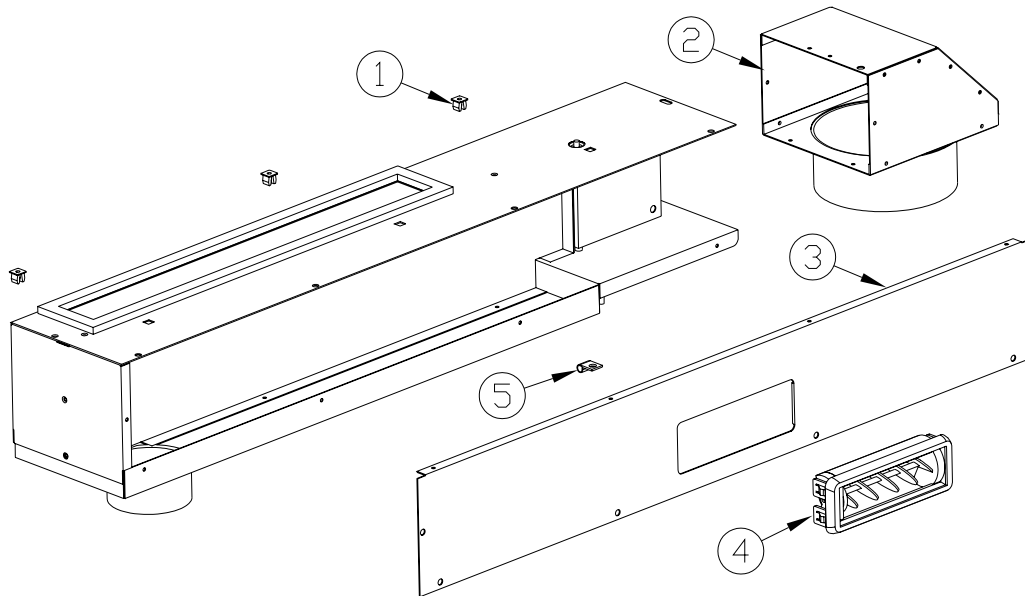

TEMPCON

555001303 REPLACEMENT PARTS LIST
Evans # HV213626
HV225256 Duct Assembly - Cable

ITEM NUMBER	QUANTITY	EVANS PART NUMBER	DESCRIPTION
1	3	HV035737	NYLON NUTSERT
2	1	HV224525	PLENUM, DUCT ASSEMBLY
3	1	HV036036	FRONT PANEL
4	1	HV032504	LOUVER ASSEMBLY
5	1	HV033692	CABLE CLAMP

BACK