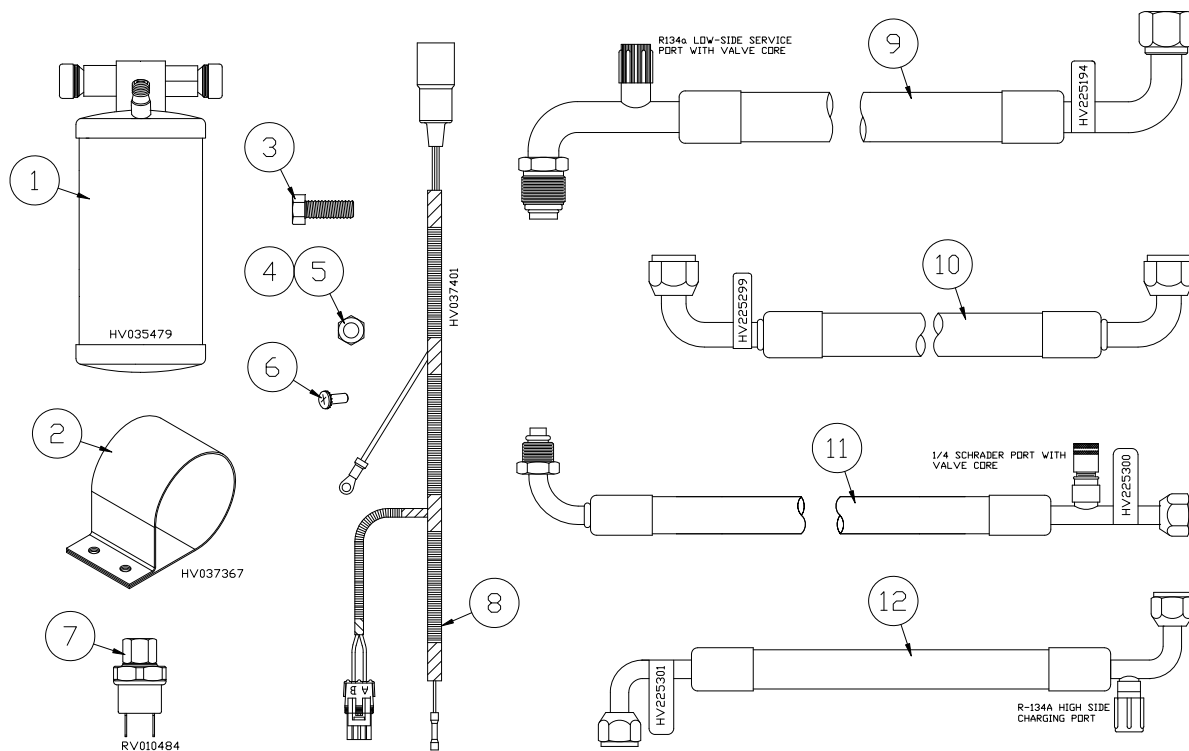

99002124 REPLACEMENT PARTS LIST

Evans # RV213567 ENGINE KIT

ITEM NUMBER	QUANTITY	EVANS PART NUMBER	DESCRIPTION
1	1	RV011166	CLAMP, RECEIVER DRIER
2	1	RV011245	RECEIVER DRIER
3	2	HV030416	ADAPTOR
4	1	RV012504	O-RING
5	1	RV012505	O-RING
6	1	RV012502	SEAL
7	1	RV012503	SEAL
8	1	RV012507	DISCHARGE BLOCK
9	1	RV012506	SUCTION BLOCK
10	1	RV201796	LIQUID HOSE ASSEMBLY
11	1	RV201797	DISCHARGE HOSE ASSEMBLY
12	1	RV201798	SUCTION HOSE ASSEMBLY
13	1	RV011248M	LIQUID HOSE ASSEMBLY

99002130 REPLACEMENT PARTS LIST

Evans # HV213845 ENGINE KIT

ITEM NUMBER	QUANTITY	EVANS PART NUMBER	DESCRIPTION
1	1	HV035479	RECEIVER DRIER
2	1	HV036367	CLAMP, RECEIVER DRIER
3	1	HV026848	BOLT, 1/4-20 X 5/8
4	1	GM271172	NUT, 1/4-20
5	1	GM271166	NUT, 10-24
6	1	GM445573	PHILLIPS SCREW, 10-24
7	1	RV010484	PRESSURE SWITCH
8	1	HV037401	WIRE HARNESS
9	1	HV225194	SUCTION HOSE ASSEMBLY, 30"
10	1	HV225299	DISCHARGE HOSE ASSEMBLY, 76"
11	1	HV225300	LIQUID HOSE ASSEMBLY, 43"
12	1	HV225301	LIQUID HOSE ASSEMBLY, 8.5"