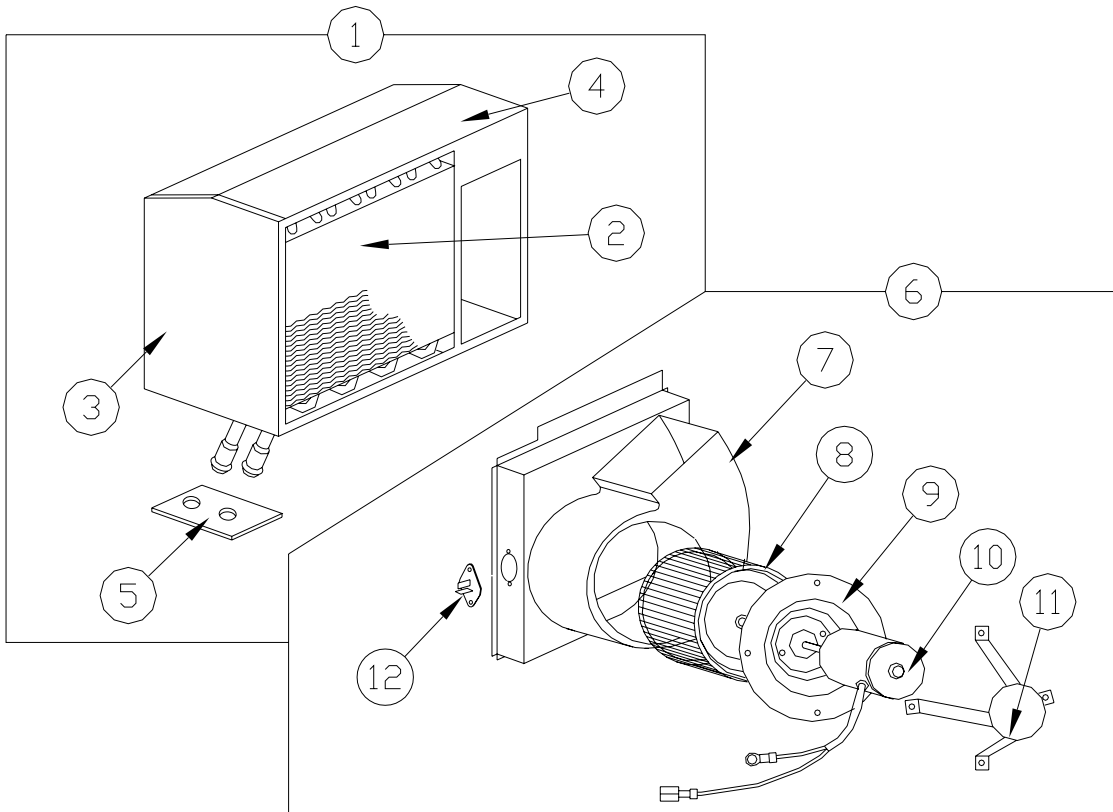

555001006 REPLACEMENT PARTS LIST
Evans # HV213688
HV224369 Heater Base Unit – P320 Package

555001200 REPLACEMENT PARTS LIST
Evans # HV213689
HV224373 Blower Unit – P320 Package

ITEM NUMBER	QUANTITY	EVANS PART NUMBER	DESCRIPTION
555001006		HV213688	HEATER ASSEMBLY – P320
1	1	HV224369	HEATER ASSEMBLY (INCLUDES ITEMS 2 – 5)
2	1	FT200391	HEATER CORE
3	1	HV035650	COVER
4	1	HV224370	WELDED CASE ASSEMBLY
5	1	HV035674	GASKET – TUBE SEAL
555001200		HV213689	BLOWER ASSEMBLY – P320
6	1	HV224373	BLOWER ASSEMBLY (INCLUDES ITEMS 7 -12)
7	1	HV224374	BLOWER HOUSING - WELDED
8	1	HV024230	BLOWER WHEEL
9	1	HV034650	MOTOR CONE
10	1	HV224372	BLOWER MOTOR
11	1	HV224375	BLOWER MOTOR GUARD
12	1	HV034530	RESISTOR