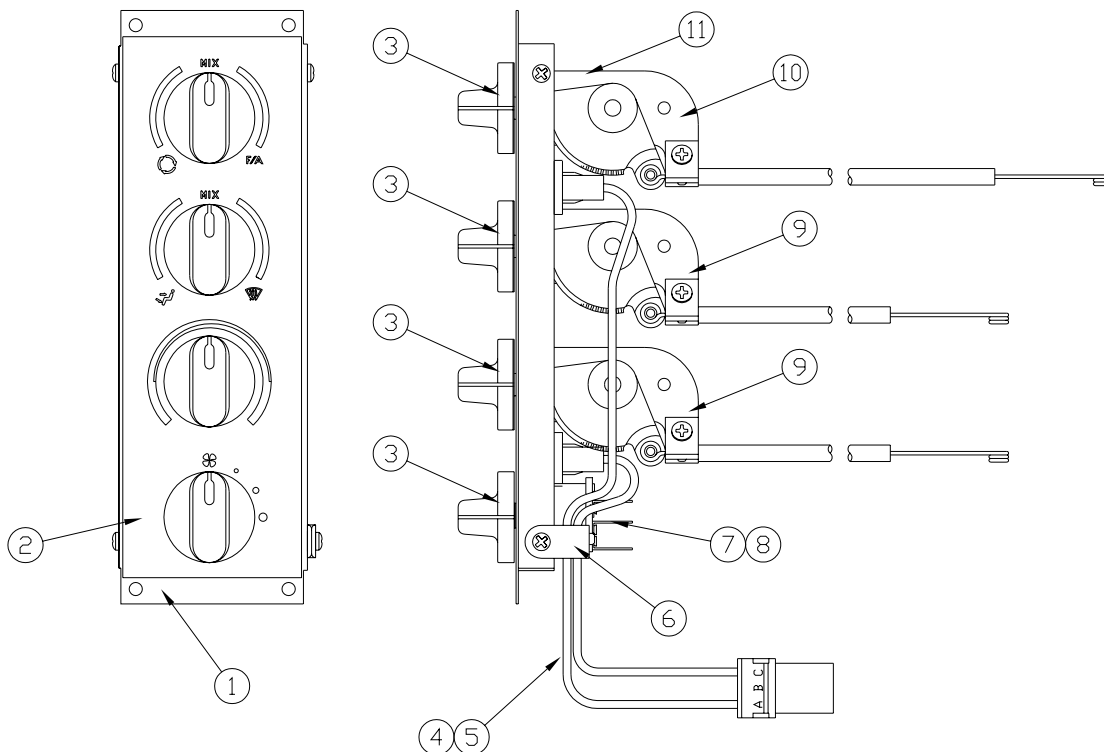

555001403 REPLACEMENT PARTS LIST
Evans # HV213666
HV224600 HVAC CONTROL PANEL, CABLE

ITEM NUMBER	QUANTITY	EVANS PART NUMBER	DESCRIPTION
1	1	HV036018	LENS – HEATER A/C CONTROL PANEL
2	1	HV036017	DECAL
3	4	HV037908	KNOB – ALL
4	1	HV224534	LAMP ASSEMBLY
5	2	HV027734	BULB
6	1	HV030225	CLAMP - PLASTIC
7	1	HV036015	BLOWER SWITCH
8	1	HV010667	SWITCH NUT
9	2	HV036186	CABLE CONTROLLER – 42" CABLE
10	1	HV036187	CABLE CONTROLLER – 82" CABLE
11	1	HV036047	HOUSING