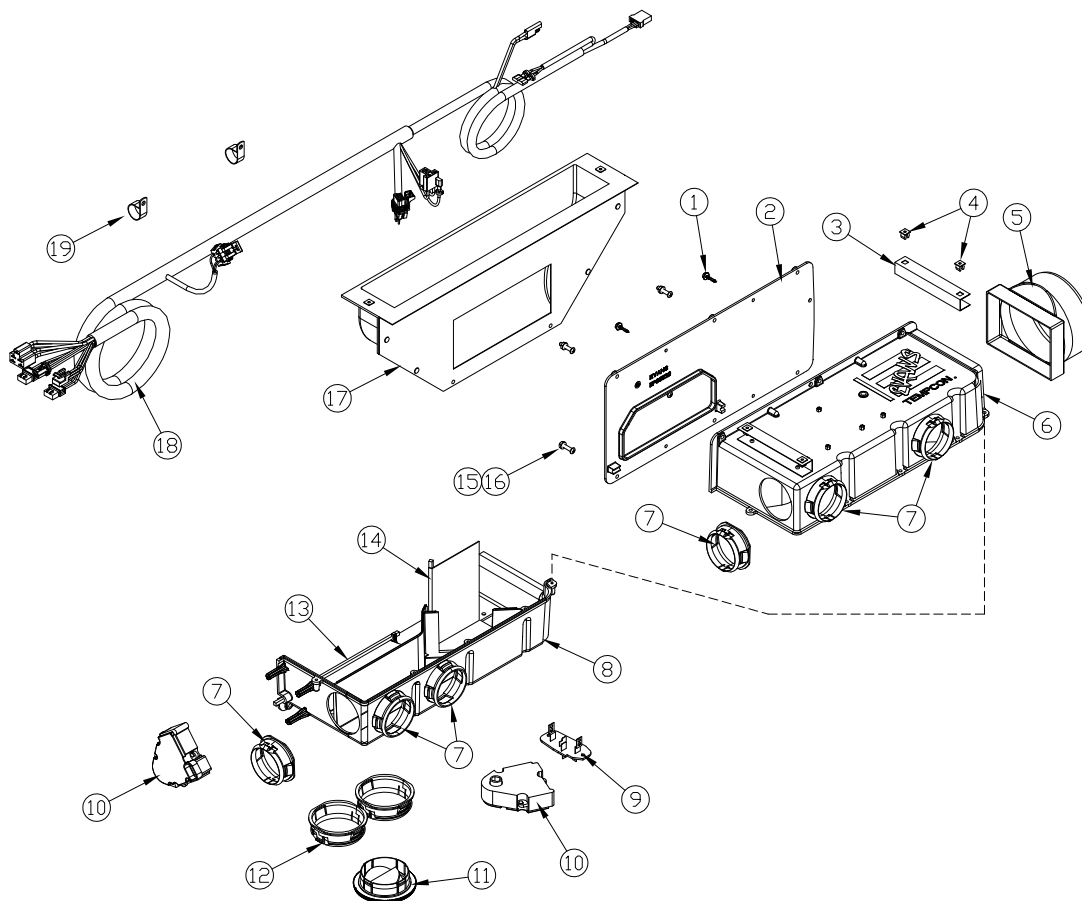

555001314 REPLACEMENT PARTS LIST
Evans # HV213741
HV225372 Air Duct Assembly – Electric

ITEM NUMBER	QUANTITY	EVANS PART NUMBER	DESCRIPTION
1	15	RV012416	SCREW, CASE
2	1	HV037629	MOUNT PLATE
3	2	HV037630	MOUNT BRACKET, DUCT
4	4	HV035737	NUTSERT
5	1	HV037635	INLET COLLAR
6	1	HV037636	DUCT TOP
7	6	RV012317	HOSE COLLAR, 2-1/2" DIA.
8	1	RV012391	DUCT BOTTOM
9	1	RV010561	RESISTOR
10	2	HV036947	ACTUATOR
11	1	HV037871	LOUVER, ROUND
12	2	RV012318	HOSE COLLAR, 3" DIA
13	1	RV201570	DEFROST / FLOOR SHUTTER
14	1	RV201572	PANEL / DEFROST SHUTTER
15	4	GM271166	10-24 NUT
16	4	HV035187	10-24 X 1" SCREW
17	1	HV225373	DEFROST TRANSITION ASSEMBLY
18	1	HV037413	WIRE HARNESS
19	2	HV031773	HARNESS CLAMP

BACK