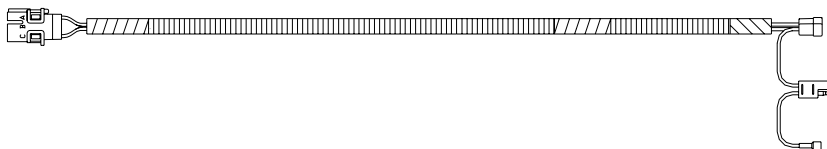

SECTION 6 Miscellaneous

555001900

HV213668

HV036514

Wire harness, Heater only