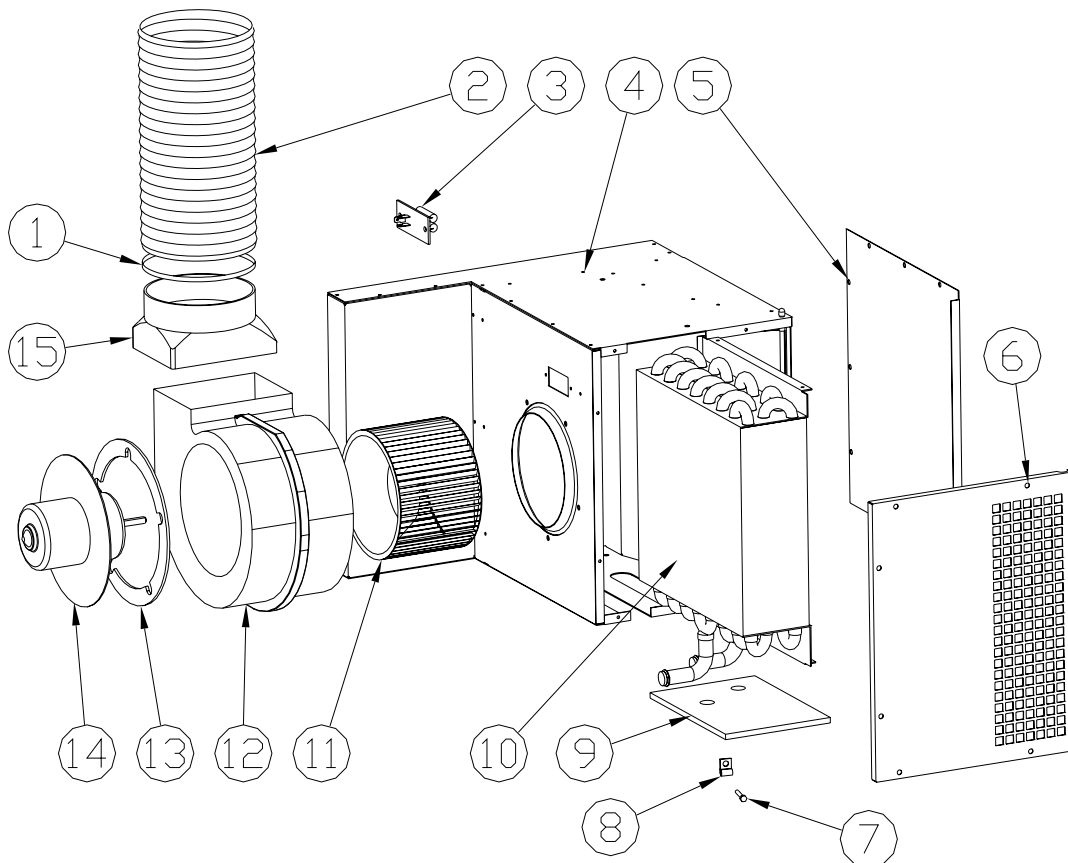

555001000 REPLACEMENT PARTS LIST

Evans # HV213656
HV225270 Heater Base Unit – Cable

ITEM NUMBER	QUANTITY	EVANS PART NUMBER	DESCRIPTION
1	1	HV036642	CABLE TIE, 21"
2	1	HV035676	DUCT HOSE 5" X 14"
3	1	HV027838	RESISTOR
4	1	HV224646	WELDED CASE ASSEMBLY
5	1	HV035773	PANEL - RIGHT SIDE
6	1	HV035632	COVER
7	1	HV032804	SCREW, 8-32 X 1" SELF THREADING
8	1	HV023095	CABLE CLIP
9	1	HV035578	TUBE SEAL
10	1	FT200415	HEATER CORE
11	1	HV033724	BLOWER WHEEL
12	1	HV036096	BLOWER HOUSING
13	1	RV011887	BLOWER MOTOR GASKET
14	1	HV035158	BLOWER MOTOR
15	1	HV036310	OUTLET COLLAR