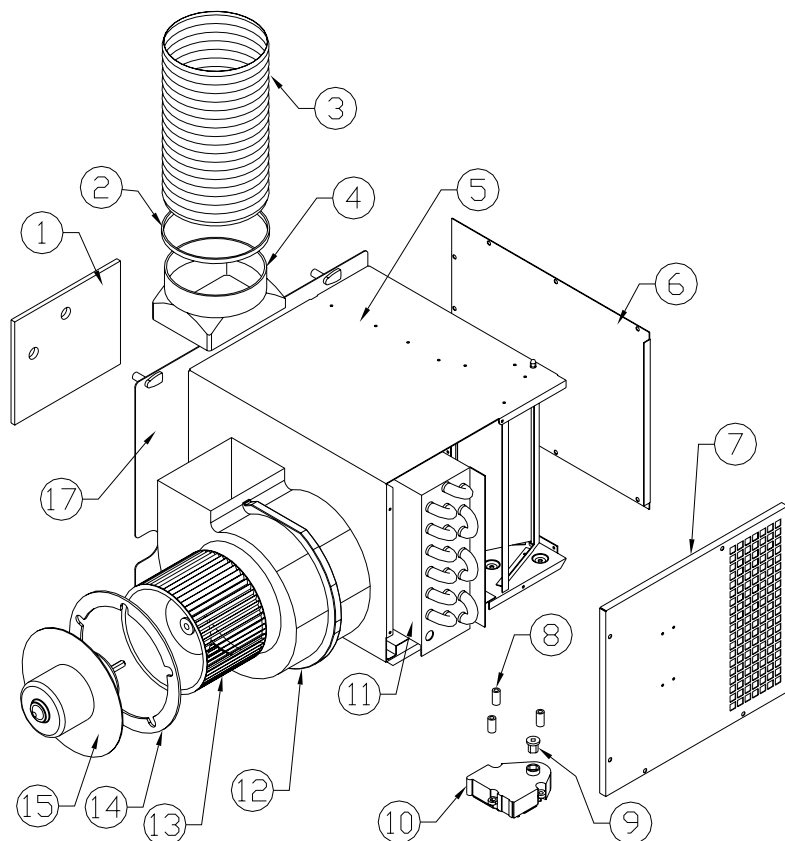

555001004 REPLACEMENT PARTS LIST
Evans # HV213618
HV225252 Heater Base Unit – Electric

ITEM NUMBER	QUANTITY	EVANS PART NUMBER	DESCRIPTION
1	1	HV037124	TUBE SEAL
2	1	HV036642	CABLE TIE - 21"
3	1	HV035676	DEFROST HOSE 5" X 14"
4	1	HV036310	OUTLET COLLAR
5	1	HV225050	WELDED CASE ASSEMBLY
6	1	HV036927	PANEL - RIGHT SIDE
7	1	HV224914	COVER ASSEMBLY
8	3	HV037432	SPACER
9	1	HV036951	ACTUATOR INSERT
10	1	HV037412	ACTUATOR
11	1	FT200420	HEATER CORE
12	1	HV036096	BLOWER HOUSING
13	1	HV033724	BLOWER WHEEL
14	1	RV011887	BLOWER MOTOR GASKET
15	1	HV035158	BLOWER MOTOR

BACK