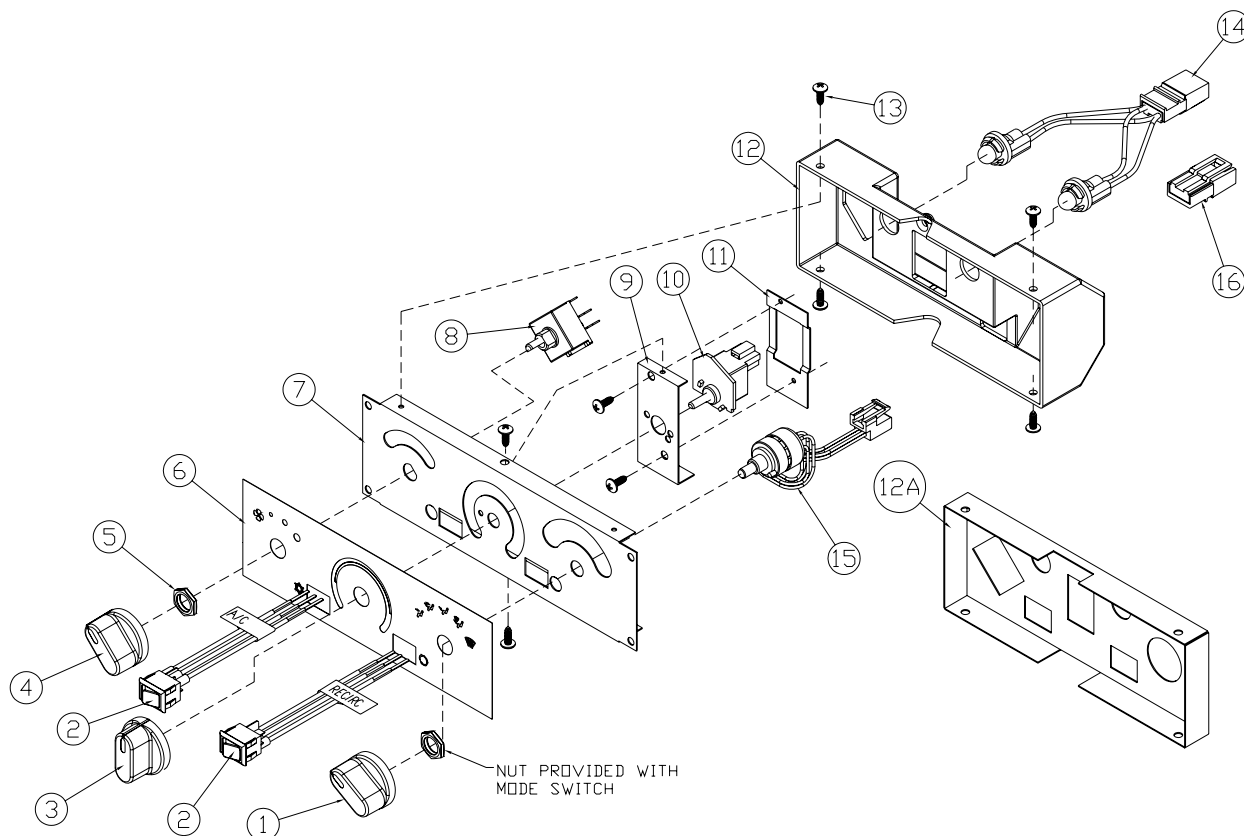

555001407 REPLACEMENT PARTS LIST
Evans # HV213598
HV224924 HVAC CONTROL PANEL, ELECTRIC

ITEM NUMBER	QUANTITY	EVANS PART NUMBER	DESCRIPTION
1	1	HV037921	KNOB – MODE SWITCH
2	2	HV037368	SWITCH – RECIRC
3	1	HV037911	KNOB – TEMPERATURE CONTROL
4	1	HV037908	KNOB – BLOWER SWITCH
5	1	HV010667	NUT, 7/16-28
6	1	HV036959	DECAL
7	1	HV036953	LENS – HEATER A/C CONTROL PANEL
8	1	HV034775	BLOWER SWITCH
9	1	HV036955	MOUNT PLATE – TEMPERATURE CONTROL SWITCH
10	1	RV011493	TEMPERATURE CONTROL SWITCH
11	1	HV037309	BRACKET – TEMPERATURE CONTROL SWITCH
12	1	HV036954	HOUSING - PLASTIC
12A	1	HV037543	HOUSING – REPLACES ITEM 12, DEC 2006
13	8	HV032812	SCREW
14	1	HV036538	LAMP ASSEMBLY
15	1	HV036957	MODE SELECTOR SWITCH
16	2	HV036078	A/C SWITCH CONNECTOR