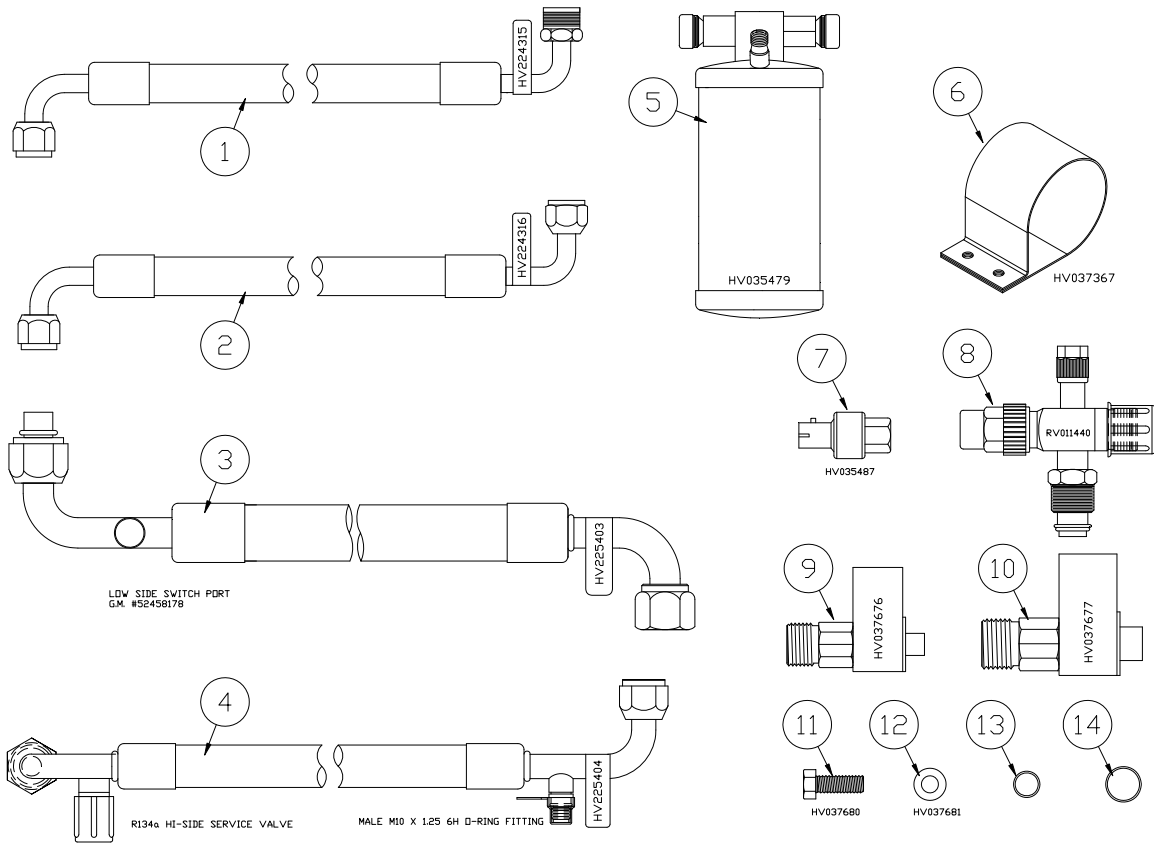

990002055 REPLACEMENT PARTS LIST
990002117 REPLACEMENT PARTS LIST
Evans # HV213776 ENGINE KIT

ITEM NUMBER	QUANTITY	EVANS PART NUMBER	DESCRIPTION
1	1	HV224315	LIQUID HOSE ASSEMBLY, 47.75"
2	1	HV224316	LIQUID HOSE ASSEMBLY, 26.25"
3	1	HV225403	SUCTION HOSE ASSEMBLY, 36.00"
4	1	HV225404	DISCHARGE HOSE ASSEMBLY, 94.00"
5	1	HV035479	RECEIVER DRIER
6	1	HV037367	CLAMP, RECEIVER DRIER
7	1	HV035487	LOW PRESSURE SWITCH
8	1	RV011440	SERVICE VALVE
9	1	HV037676	#8 COMPRESSOR FITTING
10	1	HV037677	#10 COMPRESSOR FITTING
11	1	HV037680	8MM X 30MM HEX BOLT,
12	1	HV037681	8MM FLAT WASHER
13	3	RV011160	#6 O-RING
14	1	RV011162	#8 O-RING