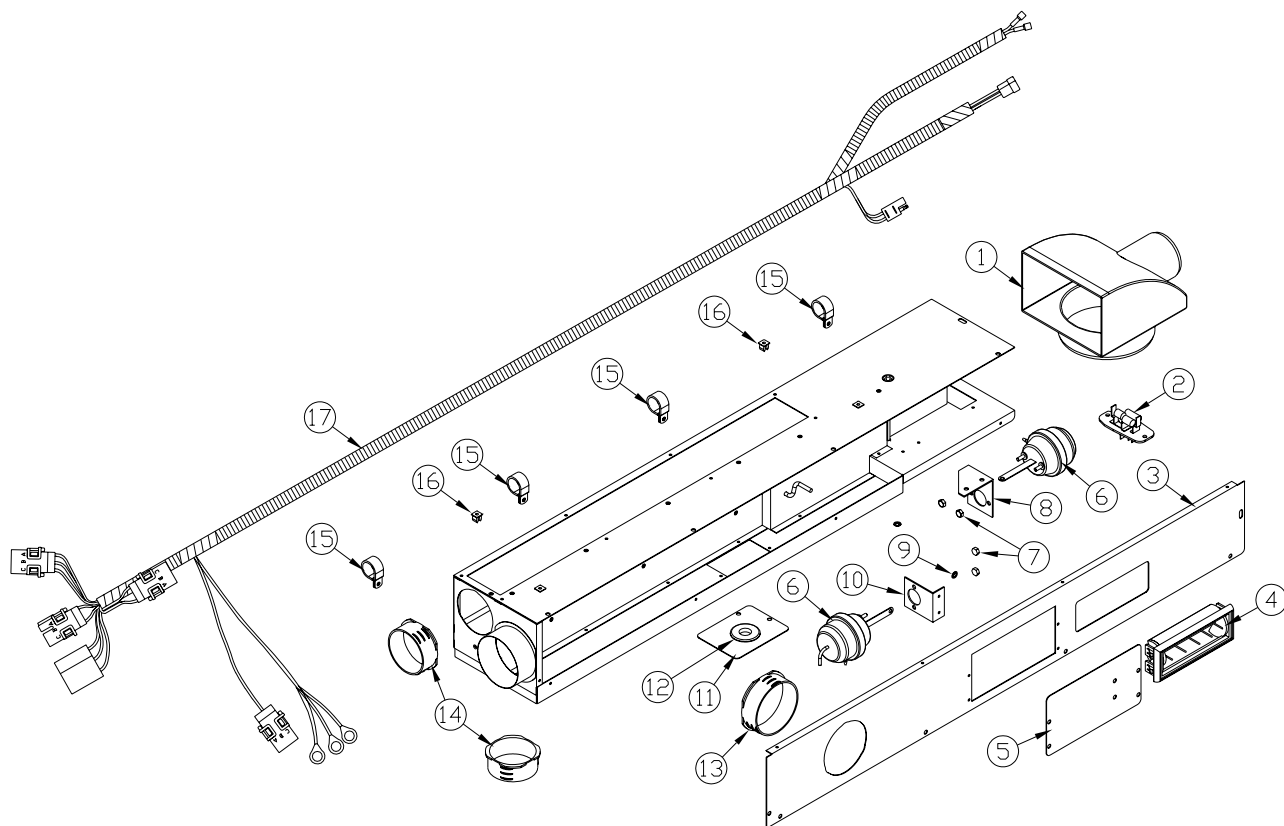

555001306 REPLACEMENT PARTS LIST
Evans # HV213628
HV225258 Duct Assembly - Vacuum

ITEM NUMBER	QUANTITY	EVANS PART NUMBER	DESCRIPTION
1	1	HV224559	PLENUM, DUCT ASSEMBLY
2	1	RV010561	RESISTOR
3	1	HV036426	FRONT PANEL
4	1	HV034135	LOUVER AND BEZEL ASSEMBLY
5	1	HV036434	COVER PLATE
6	2	RV010608	BI-LEVEL VACUUM MOTOR
7	4	GM271166	VACUUM MOTOR NUT
8	1	HV036431	VACUUM MOTOR BRACKET
9	2	SP006132	PUSHNUT
10	1	HV036433	VACUUM MOTOR BRACKET
11	1	HV036432	ACCESS PLATE
12	1	HV028670	VACUUM LINE GROMMET
13	1	RV012318	3.0" PLASTIC COLLAR
14	2	RV012317	2-1/2" PLASTIC COLLAR
15	4	HV031773	LOOM CLAMP
16	2	HV035737	NYLON NUTSERT
17	1	HV036958	WIRE HARNESS