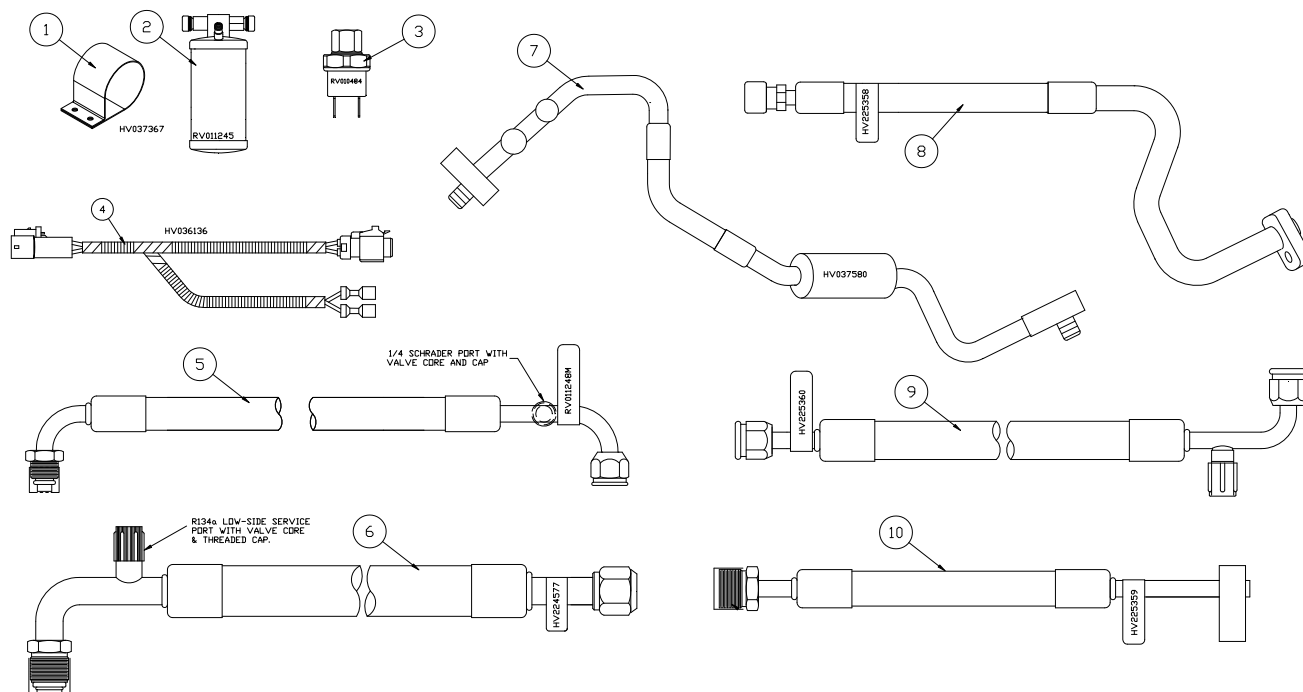

99002043 REPLACEMENT PARTS LIST
99002111 REPLACEMENT PARTS LIST
Evans # HV213736 ENGINE KIT

ITEM NUMBER	QUANTITY	EVANS PART NUMBER	DESCRIPTION
1	1	HV037367	CLAMP, RECEIVER DRIER
2	1	RV011245	RECEIVER DRIER, R134a, METRIC
3	1	RV010484	DSP PRESSURE SWITCH
4	1	HV036136	WIRE HARNESS
5	1	RV011248M	LIQUID HOSE, 31.00"
6	1	HV224577	SUCTION HOSE, 21.00"
7	1	HV037580	DISCHARGE HOSE ASSEMBLY
8	1	HV225358	SUCTION HOSE
9	1	HV225360	LIQUID HOSE ASSEMBLY, 38.50"
10	1	HV225359	LIQUID HOSE ASSEMBLY, 12.00"