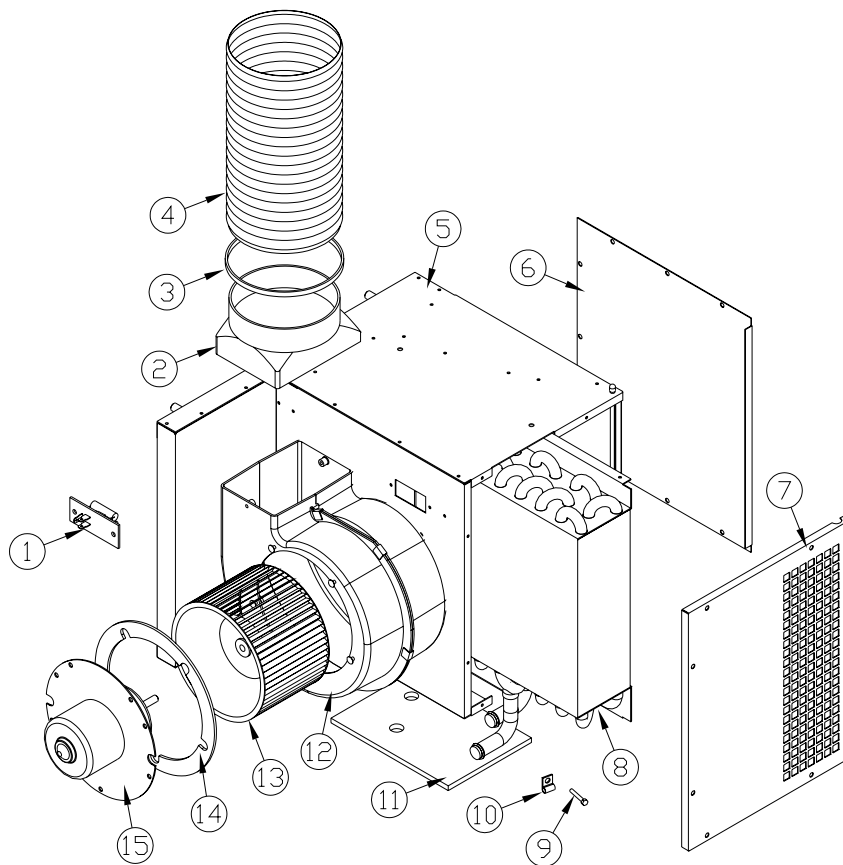

555001000 REPLACEMENT PARTS LIST

Evans # HV213656
HV225270 Heater Base Unit – Cable

ITEM NUMBER	QUANTITY	EVANS PART NUMBER	DESCRIPTION
1	1	HV036642	CABLE TIE, 21"
2	1	HV035676	DUCT HOSE 5" X 14"
3	1	HV027838	RESISTOR
4	1	HV224646	WELDED CASE ASSEMBLY
5	1	HV035773	PANEL - RIGHT SIDE
6	1	HV035632	COVER
7	1	HV032804	SCREW, 8-32 X 1" SELF THREADING
8	1	HV023095	CABLE CLIP
9	1	HV035578	TUBE SEAL
10	1	FT200415	HEATER CORE
11	1	HV033724	BLOWER WHEEL
12	1	HV036096	BLOWER HOUSING
13	1	RV011887	BLOWER MOTOR GASKET
14	1	HV035158	BLOWER MOTOR
15	1	HV036310	OUTLET COLLAR

BACK

555001001 REPLACEMENT PARTS LIST
Evans # HV213658
HV225272 Heater Base Unit – Cable

ITEM NUMBER	QUANTITY	EVANS PART NUMBER	DESCRIPTION
1	1	HV027838	RESISTOR
2	1	HV036310	OUTLET COLLAR
3	1	HV036642	CABLE TIE, 21"
4	1	HV035676	DUCT HOSE 5" X 14"
5	1	HV224648	WELDED CASE ASSEMBLY
6	1	HV035773	SIDE PANEL
7	1	HV035632	COVER
8	1	FT200380	HEATER CORE
9	1	HV032804	SCREW, 8-32 X 1" SELF THREADING
10	1	HV023095	CABLE CLIP
11	1	HV035578	TUBE SEAL
12	1	HV036096	BLOWER HOUSING
13	1	HV033724	BLOWER WHEEL
14	1	RV011887	BLOWER MOTOR GASKET
15	1	HV035158	BLOWER MOTOR