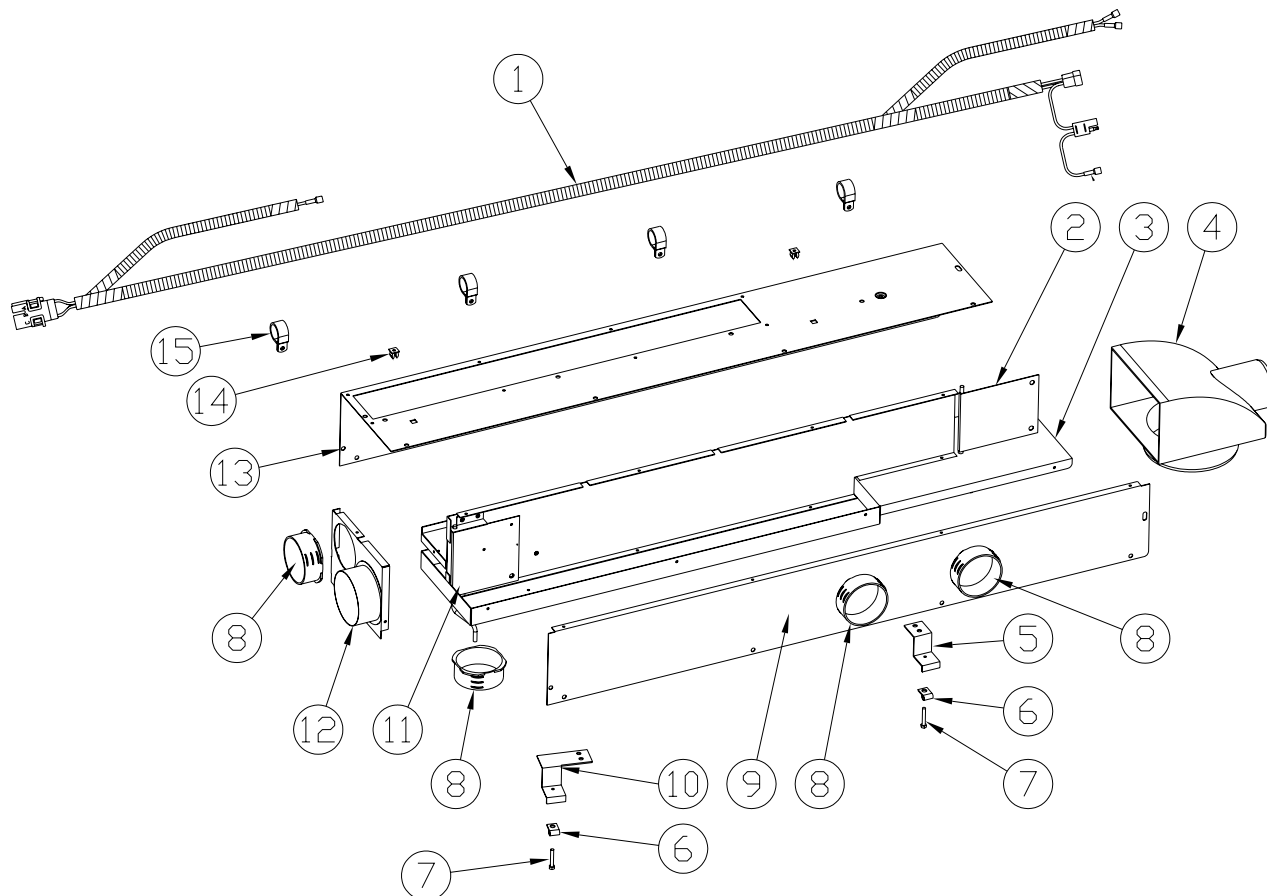

555001305 REPLACEMENT PARTS LIST
Evans # HV213663
HV225277 Duct Assembly – Cable

ITEM NUMBER	QUANTITY	EVANS PART NUMBER	DESCRIPTION
1	1	HV036515	WIRE HARNESS
2	1	HV224591	SHUTTER DOOR ASSEMBLY
3	1	HV035831	BOTTOM PANEL
4	1	HV224559	PLENUM, DUCT ASSEMBLY
5	1	HV035821	CABLE BRACKET
6	2	HV033692	CLAMP, BODEN CABLE
7	2	HV032804	SCREW, BODEN CABLE
8	4	RV012317	2-1/2" PLASTIC COLLAR
9	1	HV036366	FRONT PANEL
10	1	HV035822	CABLE BRACKET
11	1	HV224454	SHUTTER DOOR ASSEMBLY
12	1	HV224455	END PANEL ASSEMBLY
13	1	HV036161	BACK PANEL
14	2	HV035737	NYLON NUTSERT
15	4	HV031773	LOOM CLAMP

BACK