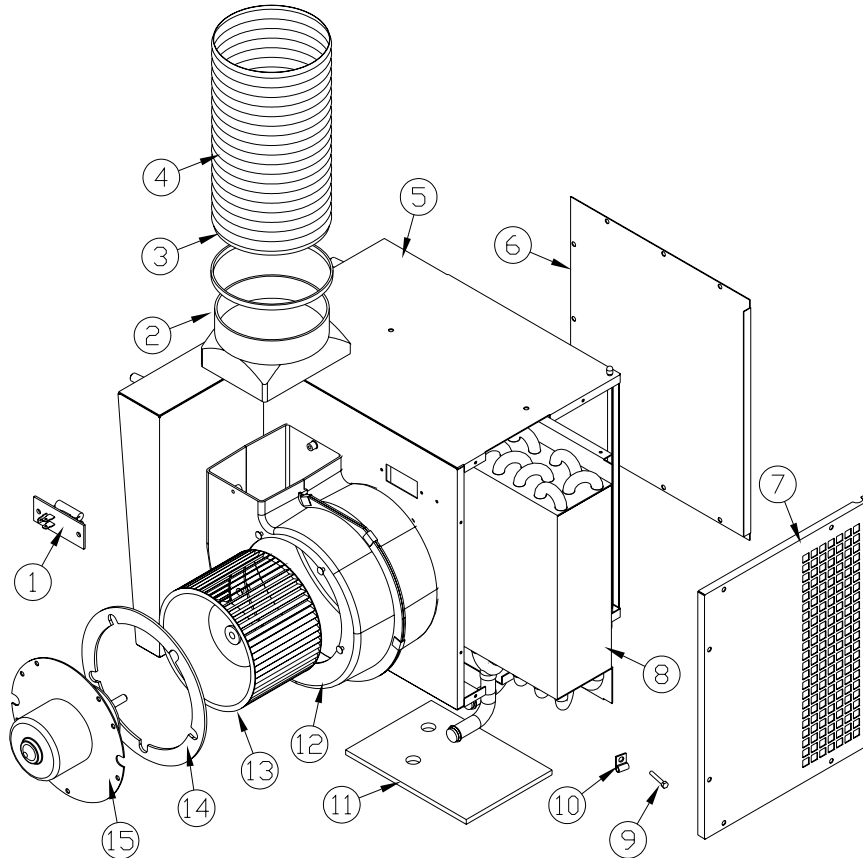

555001000 REPLACEMENT PARTS LIST

Evans # HV213656
HV225270 Heater Base Unit – Cable

ITEM NUMBER	QUANTITY	EVANS PART NUMBER	DESCRIPTION
1	1	HV036642	CABLE TIE, 21"
2	1	HV035676	DUCT HOSE 5" X 14"
3	1	HV027838	RESISTOR
4	1	HV224646	WELDED CASE ASSEMBLY
5	1	HV035773	PANEL - RIGHT SIDE
6	1	HV035632	COVER
7	1	HV032804	SCREW, 8-32 X 1" SELF THREADING
8	1	HV023095	CABLE CLIP
9	1	HV035578	TUBE SEAL
10	1	FT200415	HEATER CORE
11	1	HV033724	BLOWER WHEEL
12	1	HV036096	BLOWER HOUSING
13	1	RV011887	BLOWER MOTOR GASKET
14	1	HV035158	BLOWER MOTOR
15	1	HV036310	OUTLET COLLAR

BACK

555001001 REPLACEMENT PARTS LIST
Evans # HV213658
HV225272 Heater Base Unit – Cable

ITEM NUMBER	QUANTITY	EVANS PART NUMBER	DESCRIPTION
1	1	HV027838	RESISTOR
2	1	HV036310	OUTLET COLLAR
3	1	HV036642	CABLE TIE, 21"
4	1	HV035676	DUCT HOSE 5" X 14"
5	1	HV224648	WELDED CASE ASSEMBLY
6	1	HV035773	SIDE PANEL
7	1	HV035632	COVER
8	1	FT200380	HEATER CORE
9	1	HV032804	SCREW, 8-32 X 1" SELF THREADING
10	1	HV023095	CABLE CLIP
11	1	HV035578	TUBE SEAL
12	1	HV036096	BLOWER HOUSING
13	1	HV033724	BLOWER WHEEL
14	1	RV011887	BLOWER MOTOR GASKET
15	1	HV035158	BLOWER MOTOR

BACK

555001002 REPLACEMENT PARTS LIST
Evans # HV213659
HV225273 Heater Base Unit – Cable

ITEM NUMBER	QUANTITY	EVANS PART NUMBER	DESCRIPTION
1	1	HV027838	RESISTOR
2	1	HV036310	OUTLET COLLAR
3	1	HV036642	CABLE TIE, 21"
4	1	HV035676	DUCT HOSE 5" X 14"
5	1	HV224650	WELDED CASE ASSEMBLY
6	1	HV035773	SIDE PANEL
7	1	HV035632	COVER
8	1	FT200380	HEATER CORE
9	1	HV032804	SCREW, 8-32 X 1" SELF THREADING
10	1	HV023095	CABLE CLIP
11	1	HV035578	TUBE SEAL
12	1	HV036096	BLOWER HOUSING
13	1	HV033724	BLOWER WHEEL
14	1	RV011887	BLOWER MOTOR GASKET
15	1	HV035158	BLOWER MOTOR