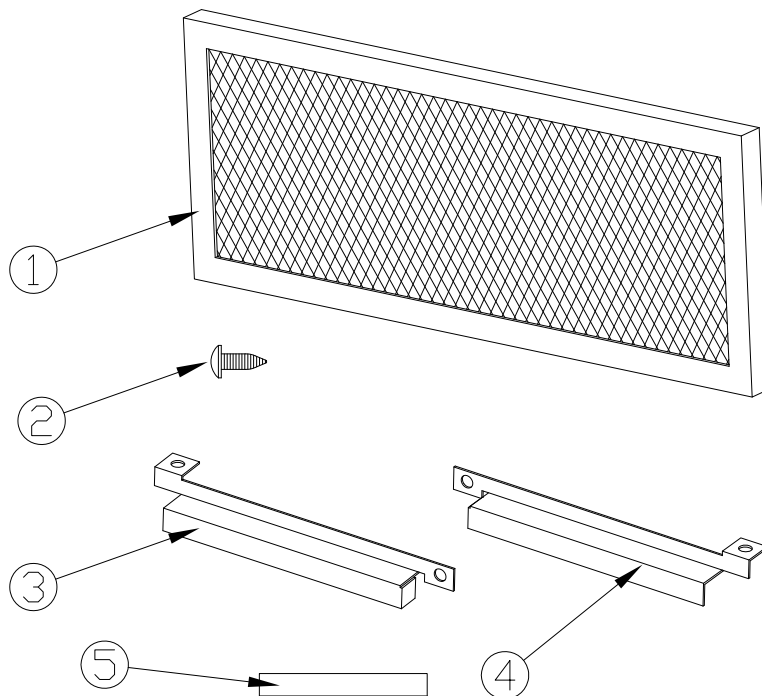

47008566 REPLACEMENT PARTS LIST

Evans # HV213803
FILTER KIT

ITEM NUMBER	QUANTITY	EVANS PART NUMBER	DESCRIPTION
1	1	HV037390	FILTER, 11.125" X 4.375"
2	2	HV032812	SCREW
3	1	HV037859	BRACKET, FILTER TOP
4	1	HV037860	BRACKET, FILTER BOTTOM
5	1	BL002302	FOAM TAPE

Note: Filter Kit # 47008566 only fits Heater and HVAC core boxes with the recirculation grille facing the curb-side of the truck.