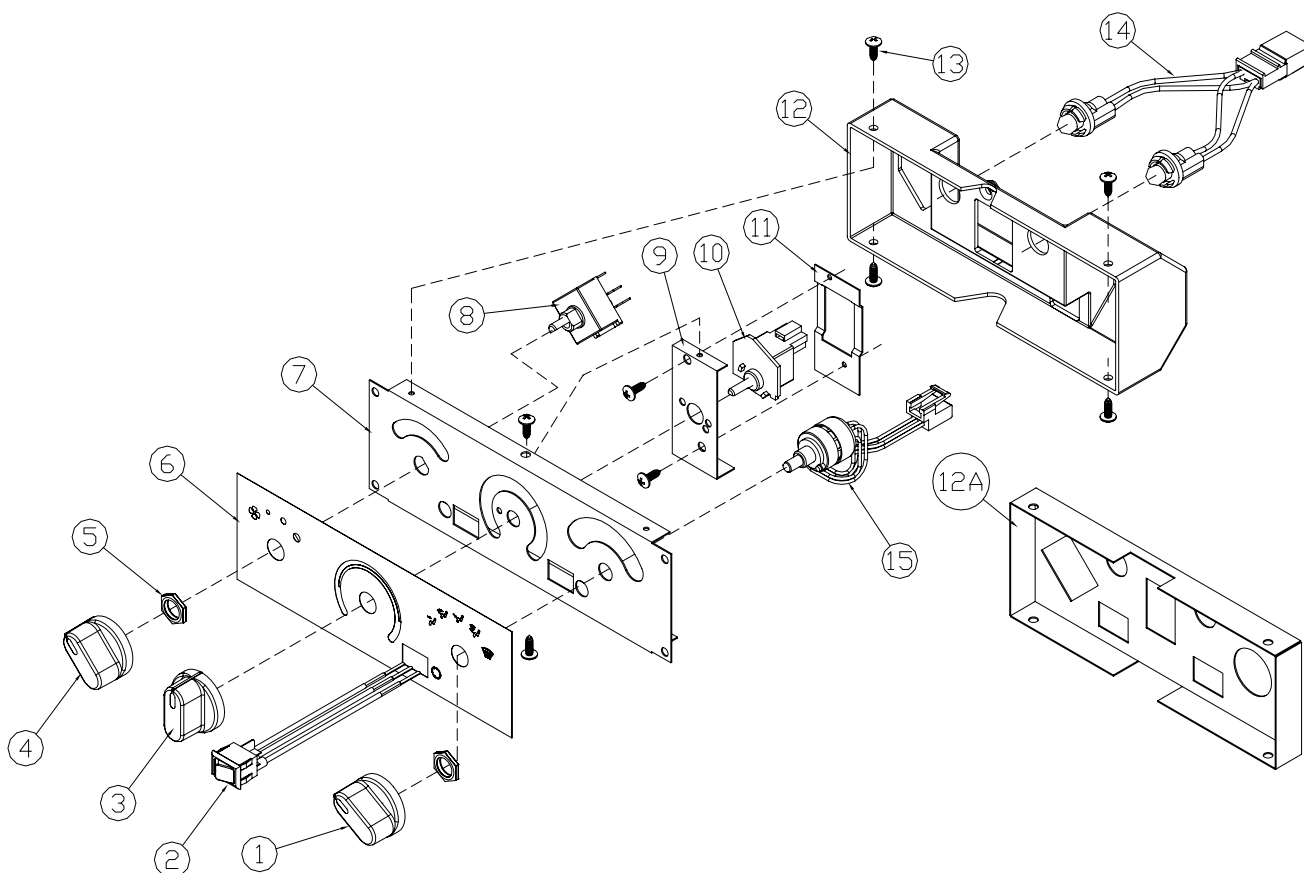

555001406 REPLACEMENT PARTS LIST
Evans # HV213599
HV224923 HEATER CONTROL PANEL, ELECTRIC

ITEM NUMBER	QUANTITY	EVANS PART NUMBER	DESCRIPTION
1	1	HV037921	KNOB - MODE SWITCH
2	1	HV037368	SWITCH - RECIRC
3	1	HV037911	KNOB - TEMPERATURE CONTROL
4	1	HV037908	KNOB - BLOWER SWITCH
5	1	HV010667	NUT, 7/16-28
6	1	HV036952	DECAL
7	1	HV036953	LENS - HEATER A/C CONTROL PANEL
8	1	HV034775	BLOWER SWITCH
9	1	HV036955	MOUNT PLATE - TEMPERATURE CONTROL SWITCH
10	1	RV011493	TEMPERATURE CONTROL SWITCH
11	1	HV037309	BRACKET - TEMPERATURE CONTROL SWITCH
12	1	HV036954	HOUSING - PLASTIC
12A	1	HV037543	HOUSING - REPLACES ITEM 12, DEC 2006
13	8	HV032812	SCREW
14	1	HV036538	LAMP ASSEMBLY
15	1	HV036957	MODE SELECTOR SWITCH

BACK