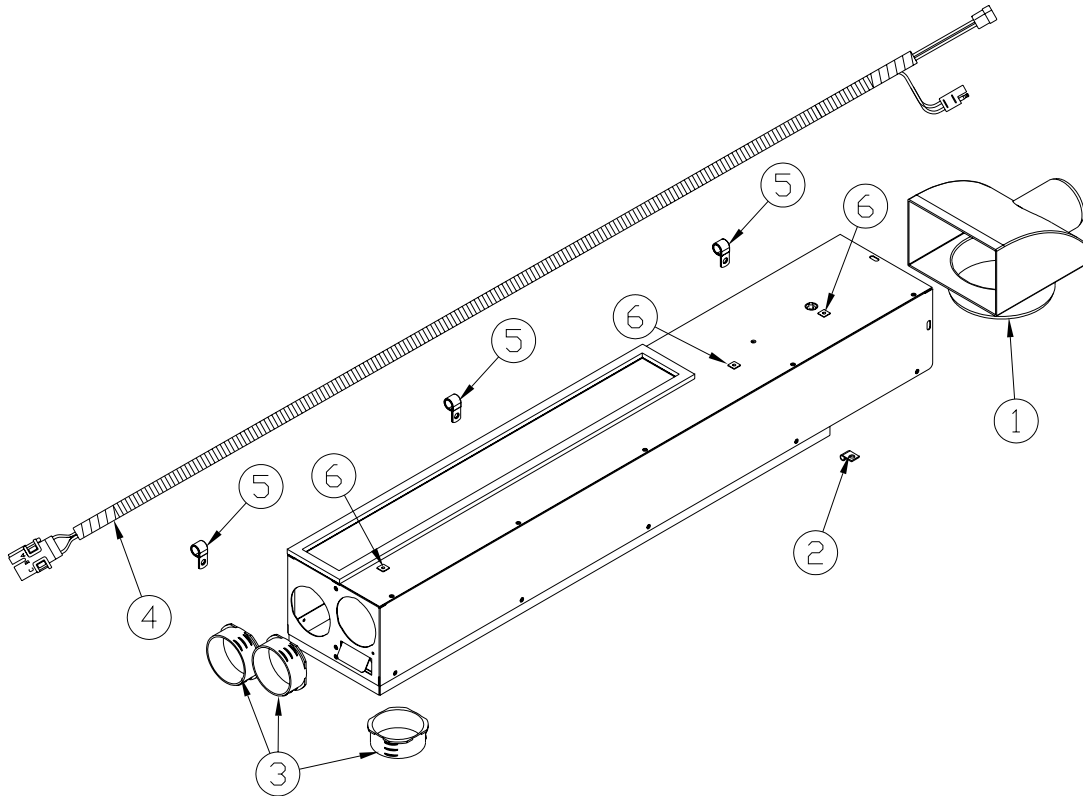

TEMPCON

555001300 REPLACEMENT PARTS LIST
Evans # HV213660
HV225274 Duct Assembly – Cable

ITEM NUMBER	QUANTITY	EVANS PART NUMBER	DESCRIPTION
1	1	HV224559	PLENUM, DUCT ASSEMBLY
2	1	HV033692	BODEN CABLE CLAMP
3	3	RV012317	2-1/2" PLASTIC COLLAR
4	1	HV036514	WIRE HARNESS
5	3	HV036891	HARNESS CLAMP
6	3	HV035737	NYLON NUTSERT