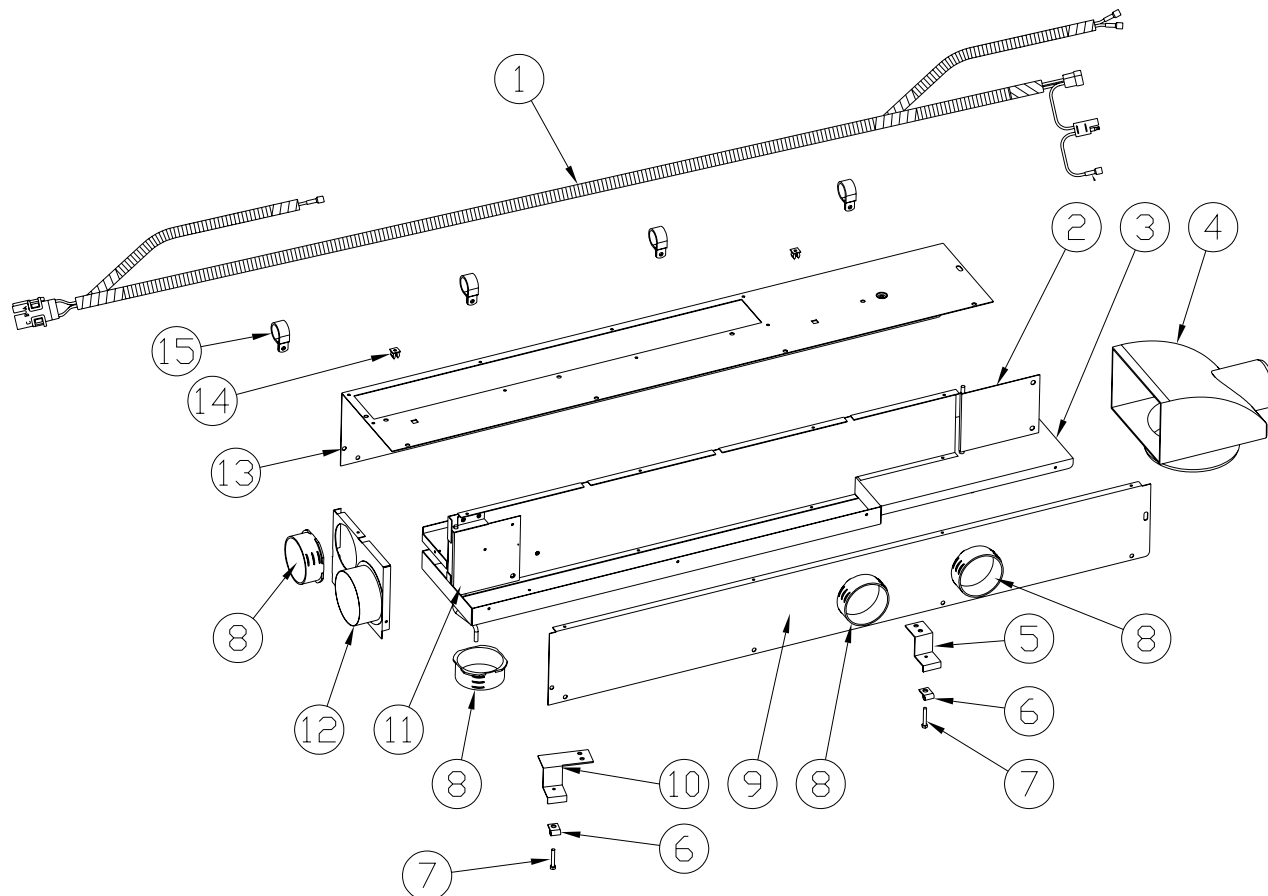

555001308 REPLACEMENT PARTS LIST
Evans # HV213665
HV225279 Duct Assembly – Cable

ITEM NUMBER	QUANTITY	EVANS PART NUMBER	DESCRIPTION
1	1	HV036515	WIRE HARNESS
2	1	HV224591	SHUTTER DOOR ASSEMBLY
3	1	HV035831	BOTTOM PANEL
4	1	HV224559	PLENUM, DUCT ASSEMBLY
5	1	HV035821	CABLE BRACKET
6	2	HV033692	CLAMP, BODEN CABLE
7	2	HV032804	SCREW, BODEN CABLE
8	4	RV012317	2-1/2" PLASTIC COLLAR
9	1	HV036660	FRONT PANEL
10	1	HV035822	CABLE BRACKET
11	1	HV224454	SHUTTER DOOR ASSEMBLY
12	1	HV224455	END PANEL ASSEMBLY
13	1	HV036161	BACK PANEL
14	2	HV035737	NYLON NUTSERT
15	4	HV031773	LOOM CLAMP

BACK