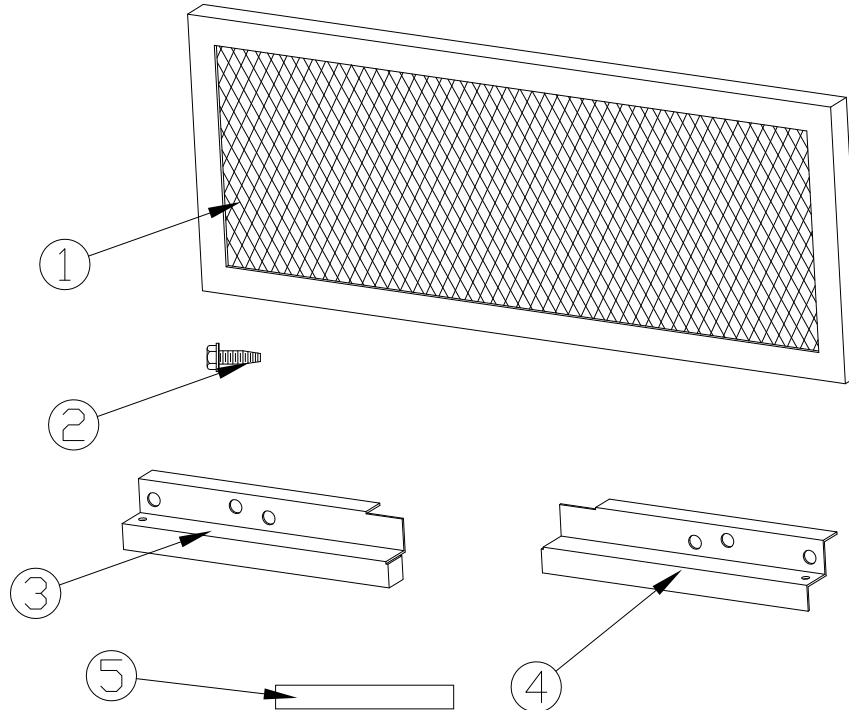

47008402 REPLACEMENT PARTS LIST
Evans # HV213581
FILTER KIT

ITEM NUMBER	QUANTITY	EVANS PART NUMBER	DESCRIPTION
1	1	HV037390	FILTER, 11.125" X 4.375"
2	1	HV025482	SCREW
3	1	HV036687	BRACKET, FILTER TOP
4	1	HV036688	BRACKET, FILTER BOTTOM
5	1	BL002302	FOAM TAPE

Note: Filter Kit # 47008402 only fits Heaters and HVAC core boxes with the recirculation grille facing the rear of the truck.