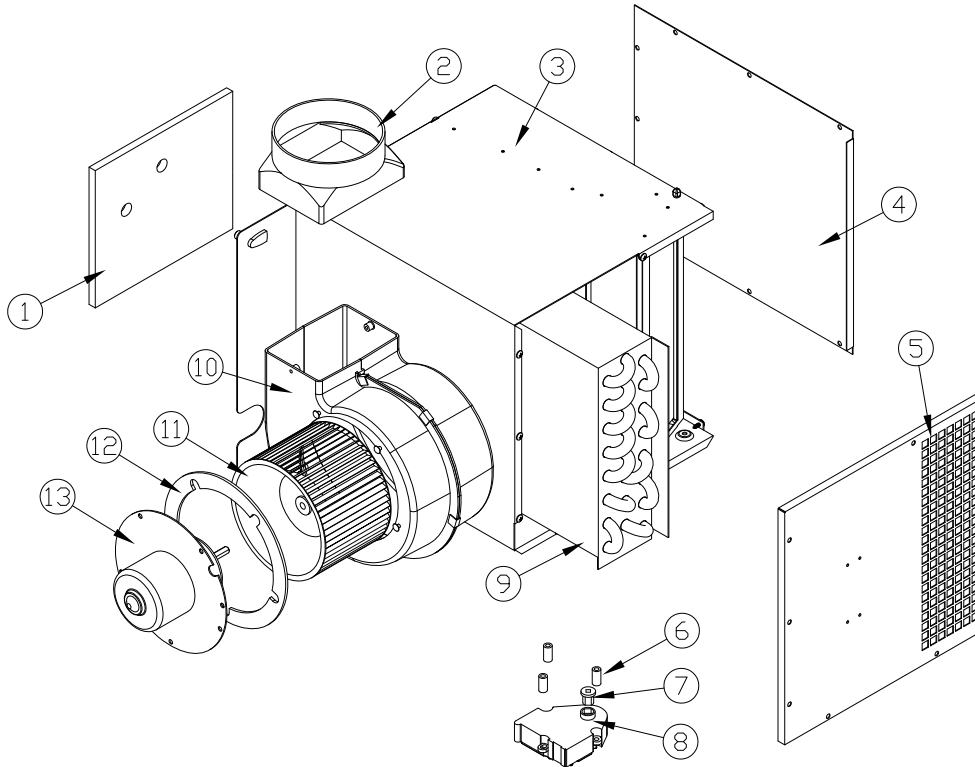

555001005 REPLACEMENT PARTS LIST
Evans # HV213616
HV225250 Heater Base Unit – Electric

ITEM NUMBER	QUANTITY	EVANS PART NUMBER	DESCRIPTION
1	1	HV037124	TUBE SEAL
2	1	HV036310	OUTLET COLLAR
3	1	HV224969	WELDED CASE ASSEMBLY
4	1	HV037058	PANEL, RIGHT SIDE
5	1	HV224971	COVER
6	3	HV037432	STAND OFF, ACTUATOR
7	1	HV036951	INSERT, ACTUATOR
8	1	HV037412	ACTUATOR, DUMB
9	1	FT200504	HEATER CORE
10	1	HV036096	BLOWER HOUSING
11	1	HV033724	BLOWER WHEEL
12	1	RV011887	BLOWER MOTOR GASKET
13	1	HV035158	BLOWER MOTOR