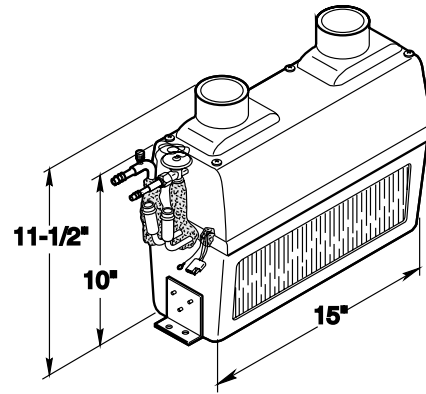

Replacement Parts:
090-00164 Assembly Including:

- 062-00245 Blower Housing
- 030-00028 Blower Motor
- 062-00183 Blower Wheel
- 041-00057 Evaporator Coil
- 034-00026 Expansion Valve

Model 957