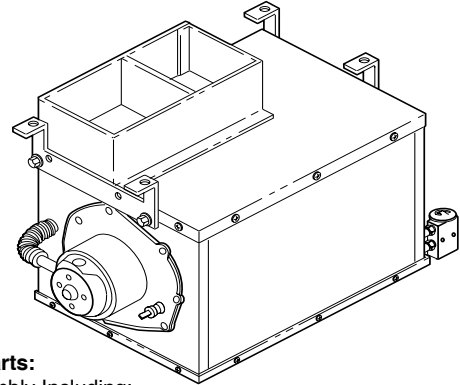

Replacement Parts:
088-00097 Assembly Including:

- 062-00008 Blower Housing
- 030-00001 Blower Motor
- 062-00002 Blower Wheel
- 034-00046 Expansion Valve
- 051-00034 Motor Vent Tube
- 035-00012 Resistor

090-00368

ILLUSTRATION NOT AVAILABLE

Replacement Parts:
088-00198 Assembly Including:

- 062-00008 Blower Housing
- 030-00001 Blower Motor
- 062-00002 Blower Wheel
- 041-00145 Evaporator Coil
- 042-00041 Heater Coil
- 034-00026 Expansion Valve
- 051-00034 Motor Vent Tube
- 031-00001 Relay
- 035-00037 Resistor

090-00386

ILLUSTRATION NOT AVAILABLE

Replacement Parts:
088-00226 Assembly Including:

- 062-00008 Blower Housing
- 030-00001 Blower Motor
- 062-00002 Blower Wheel
- 041-00145 Evaporator Coil
- 042-00041 Heater Coil
- 034-00026 Expansion Valve
- 051-00034 Motor Vent Tube
- 031-00001 Relay
- 035-00037 Resistor