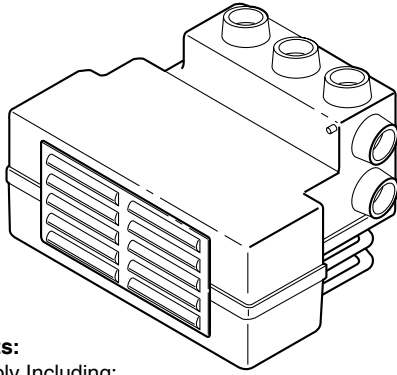

088-00094 Assembly Including:

- 062-00245 Blower Housing
- 030-00028 Blower Motor
- 062-00183 Blower Wheel
- 034-00026 Expansion Valve

Model HC767

**Replacement Parts:**

090-00160 Assembly Including:

- 062-00245 Blower Housing
- 030-00028 Blower Motor
- 062-00183 Blower Wheel
- 034-00026 Expansion Valve

Model HC791

**Replacement Parts:**

090-00161 Assembly Including:

- 062-00245 Blower Housing
- 030-00028 Blower Motor
- 062-00183 Blower Wheel
- 041-00053 Evaporator Coil
- 034-00026 Expansion Valve

# REPLACEMENT PARTS - SCS VAN UNITS

Model 800

**Replacement Parts:**  
088-00180 Assembly Including:

- 060-00153 Blower Housing
- 030-00086 Blower Motor
- 062-00227 Blower Wheel
- 041-00054 Evaporator Coil
- 034-00026 Expansion Valve
- 062-000217 Motor Mount
- 031-00001 Relay