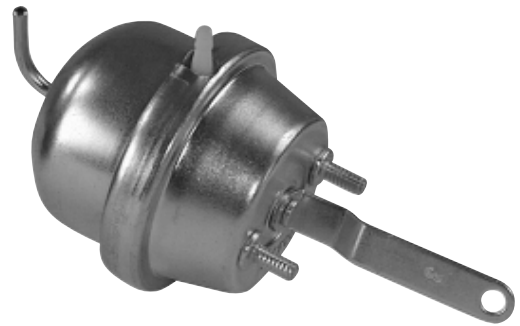

VACUUM COMPONENTS

051-00158 — 1/8"
 051-00010 — 3/16"
 051-00028 — 1/4"

Bulk Vacuum Hose

030-00043

12 Volt Vacuum Pump
 Internal Switch engages pump automatically on Loss of Vacuum

054-00002

Vacuum Reservoir w/Check Valve

030-00025 — 2" Arm
 030-00046 — 2-1/2" Arm

Single Action Vacuum Servo

030-00105 — 2" Arm
 030-00029 — 2-1/2" Arm

Double Action Vacuum Servo

034-00124
 Valve Assy., Vacuum push button replaces 034-00015

032-00109

12 Volt Vacuum Solenoid Valve
 3 Port
 Can be used as Normally open or Normally closed

050-00029 — 1/8" x 1/8"
 062-00250 — 1/8" x 3/16"

Vacuum Hose Splice

VACUUM COMPONENTS

062-00277 — 1/8" x 1/8" x 1/8"
050-00292 — 3/16" x 1/8" x 3/16"
062-00195 — 1/4" x 1/4" x 1/4"
036-00432 — 3/8" x 1/94" x 3/8"

Vacuum Hose Tee
