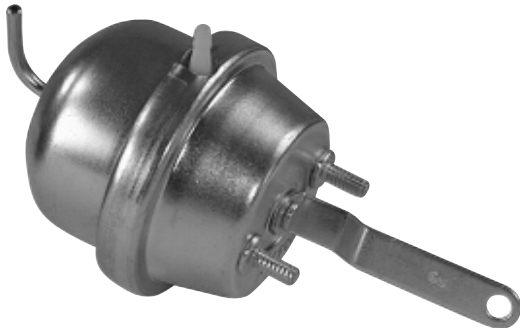

VACUUM COMPONENTS

051-00158 — 1/8"
 051-00010 — 3/16"
 051-00028 — 1/4"

Bulk Vacuum Hose

030-00043

12 Volt Vacuum Pump
 Internal Switch engages pump automatically on Loss of Vacuum

054-00002

Vacuum Reservoir w/Check Valve

030-00025 — 2" Arm
 030-00046 — 2-1/2" Arm

Single Action Vacuum Servo

030-00105 — 2" Arm
 030-00029 — 2-1/2" Arm

Double Action Vacuum Servo

034-00124
 Valve Assy., Vacuum push button replaces 034-00015

032-00109

12 Volt Vacuum Solenoid Valve
 3 Port
 Can be used as Normally open or Normally closed

050-00029 — 1/8" x 1/8"
 062-00250 — 1/8" x 3/16"

Vacuum Hose Splice

VACUUM COMPONENTS

062-00277 — 1/8" x 1/8" x 1/8"
050-00292 — 3/16" x 1/8" x 3/16"
062-00195 — 1/4" x 1/4" x 1/4"
036-00432 — 3/8" x 1/94" x 3/8"

Vacuum Hose Tee
