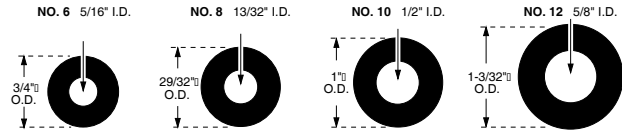

REFRIGERANT HOSE

051-00006 (#6) Ref/Freon Hose Size Chart
 051-00007 (#8)
 051-00008 (#10)
 051-00018 (#12)

051-00372
 Hose, Barrier, #8 Reel

not available

051-00373

Hose, Barrier, #12 Reel

045-00535

not available

Hose Protector 2.88" x 10' .38" thick

3/8" Drain Hose

1/2" Drain Hose