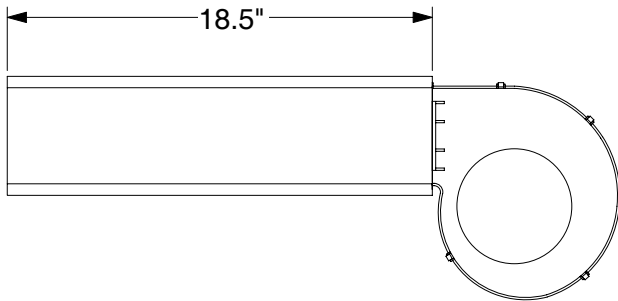

REPLACEMENT PARTS - SCS MOTORHOME PLENUMS

Plenum Assembly

Applications:

1998—1999 DAMON
1998 and later FOREST RIVER
1994 and later HOLIDAY RAMBLER
1994 and later MONACO
2000 and later R-VISION

Replacement Parts:

062-00113 Blower Housing
030-00004 Blower Motor (some models)
030-00109 Blower Motor (some models)
062-00010 Blower Wheel
051-00034 Motor Vent Tube
030-00025 Vacuum Motor, 1 Port, 2" Arm
030-00029 Vacuum Motor, 2 Port, 2.5" Arm
030-00105 Vacuum Motor, 2 Port, 2" Arm