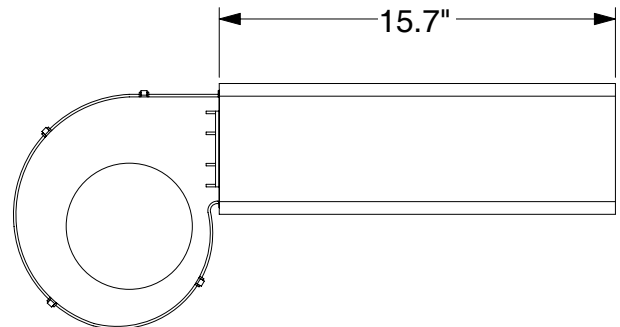

Plenum Assembly

Applications:
1997 and later HOLIDAY RAMBLER
1998 and later MONACO

Replacement Parts:

- 062-00113 Blower Housing
- 030-00001 Blower Motor (some models)
- 030-00120 Blower Motor (some models)
- 062-00002 Blower Wheel
- 051-00034 Motor Vent Tube
- 030-00025 Vacuum Motor, 1 Port, 2" Arm
- 030-00029 Vacuum Motor, 2 Port, 2.5" Arm