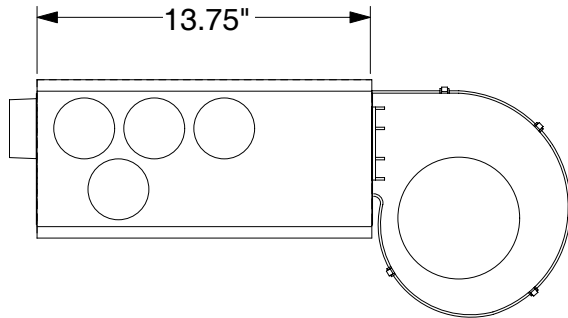

REPLACEMENT PARTS - SCS MOTORHOME PLENUMS

Plenum Assembly

Applications:
1998 and later EUROLINER
1991 and later GULFSTREAM
1992—2000 REXHALL
1998 and later VOGUE

Replacement Parts:

- 062-00113 Blower Housing
- 030-00004 Blower Motor (some models)
- 030-00109 Blower Motor (some models)
- 062-00010 Blower Wheel
- 030-00025 Vacuum Motor, 1 Port, 2" Arm
- 030-00046 Vacuum Motor, 1 Port, 2.5" Arm
- 030-00105 Vacuum Motor, 2 Port, 2" Arm
- 030-00029 Vacuum Motor, 2 Port, 2.5" Arm