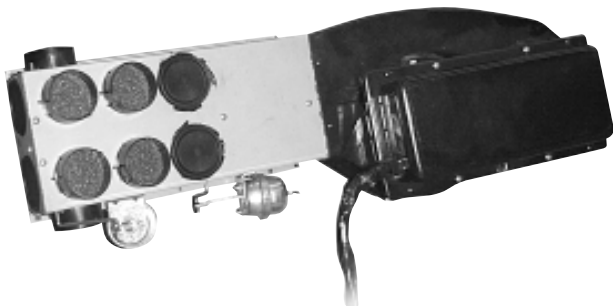

MOTORHOME AIR DISTRIBUTION PLENUMS

087-00082

* For Ford Style 8 Position Mode Control

087-00083

* For Ford Style 8 Position Mode Control

093-00477

* For Ford Style 8 Position Mode Control
* Designed to mount outside of Firewall Next to HVAC Unit.
* Requires Interior TRansition 086-00298

093-00519 For Ford Style 7 Position Mode Control
093-00112 For Chrysler Bi-Level Mode Control

093-00520 For Ford Style 7 Position Mode Control
093-00113 For Chrysler Bi-Level Mode Control

093-00521

Forrest River
R-Vision Monaco

093-00536

Dual Blower