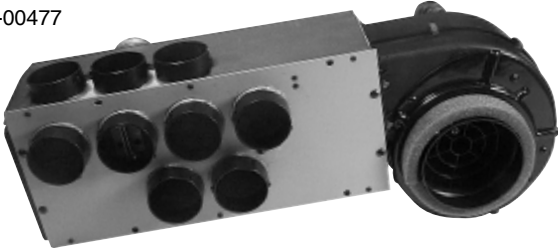

MOTORHOME AIR DISTRIBUTION PLENUMS

087-00082

* For Ford Style 8 Position Mode Control

087-00083

* For Ford Style 8 Position Mode Control

093-00477

* For Ford Style 8 Position Mode Control
* Designed to mount outside of Firewall Next to HVAC Unit.
* Requires Interior TRansition 086-00298

093-00519 For Ford Style 7 Position Mode Control
093-00112 For Chrysler Bi-Level Mode Control

093-00520 For Ford Style 7 Position Mode Control
093-00113 For Chrysler Bi-Level Mode Control

093-00521

Forrest River
R-Vision Monaco

093-00536

Dual Blower