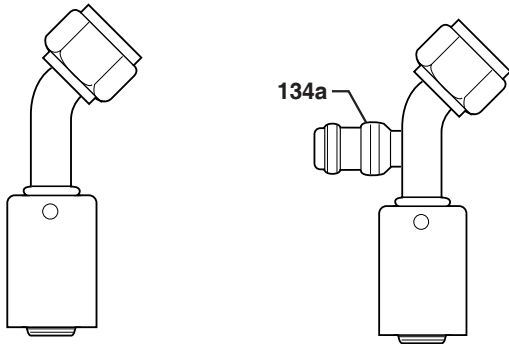

**BEADLOCK REFRIGERANT HOSE-CRIMP FITTINGS  
STANDARD HOSE ENDS**

**MALE O-RING - STRAIGHT**

PART NO.	HOSE SIZE	FITTING SIZE	THREAD SIZE
050-00018	#6, 5/16"	6	5/8-18
050-00650	#10, 1/2"	10	7/8-18
<b>STEP UP STEP DOWN</b>			
050-00779	#8, 13/32"	6	5/8-18
050-00758	#12, 5/8"	8	7/8-18

**FEMALE O-RING - STRAIGHT**

PART NO.	HOSE SIZE	FITTING SIZE	THREAD SIZE
050-00011	#6, 5/16"	6	5/8 - 18
050-00015	#8, 13/32"	8	3/4 - 16
050-00002	#10, 1/2"	10	7/8 - 14
050-00719	#12, 5/8"	12	1-1/16-14
<b>STEP UP STEP DOWN</b>			
050-00652	#12, 5/8"	6	7/8 - 14
050-00585	#6, 5/16"	8	3/4 - 16
050-00223	#8, 13/32"	6	5/8 - 18
050-00756	#10, 1/2"	8	3/4 - 16
<b>w/R12 SERVICE PORT 7/16" - 20</b>			
050-00718	#10, 1/2"	10	7/8 - 14
<b>w/R134a SERVICE PORT</b>			
050-00136	#8, 13/32"	8	3/4 - 16
050-00135	#10, 1/2"	10	7/8 - 14
050-00219	#12, 5/8"	10	7/8 - 14

**MALE O-RING - 45°**

PART NO.	HOSE SIZE	FITTING SIZE	THREAD SIZE
050-00590	#6, 5/16"	6	5/8-18
050-00591	#10, 1/2"	10	7/8-18

**MALE O-RING - 90°**

PART NO.	HOSE SIZE	FITTING SIZE	THREAD SIZE
050-00228	#6, 5/16"	6	5/8-18
050-00229	#10, 1/2"	10	7/8-18
050-00720	#12, 5/8"	12	1 1/16-16
<b>STEP UP STEP DOWN</b>			
050-00592	#8, 13/32"	6	5/8-18
050-00667	#12, 5/8"	10	7/8-18

### FEMALE O-RING - 45°

PART NO.	HOSE SIZE	FITTING SIZE	THREAD SIZE
050-00198	#6, 5/16"	6	5/8-18
050-00271	#8, 13/32"	8	3/4 - 16
050-00569	#10, 1/2"	10	7/8 - 14
<b>STEP UP STEP DOWN</b>			
050-00224	#8, 13/32"	6	5/8 - 18
050-00225	#12, 5/8"	10	7/8 - 14
<b>w/R134a SERVICE PORT</b>			
050-00772	#10, 1/2"	10	7/8 - 14