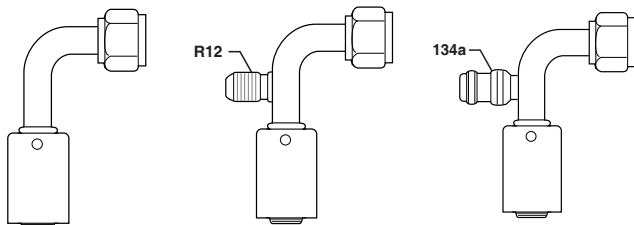

**MALE O-RING - 45°**

PART NO.	HOSE SIZE	FITTING SIZE	THREAD SIZE
050-00590	#6, 5/16"	6	5/8-18
050-00591	#10, 1/2"	10	7/8-18

**MALE O-RING - 90°**

PART NO.	HOSE SIZE	FITTING SIZE	THREAD SIZE
050-00228	#6, 5/16"	6	5/8-18
050-00229	#10, 1/2"	10	7/8-18
050-00720	#12, 5/8"	12	1 1/16-16
<b>STEP UP STEP DOWN</b>			
050-00592	#8, 13/32"	6	5/8-18
050-00667	#12, 5/8"	10	7/8-18

## BEADLOCK REFRIGERANT HOSE-CRIMP FITTINGS STANDARD HOSE ENDS

### FEMALE O-RING - 45°

PART NO.	HOSE SIZE	FITTING SIZE	THREAD SIZE
050-00198	#6, 5/16"	6	5/8-18
050-00271	#8, 13/32"	8	3/4 - 16
050-00569	#10, 1/2"	10	7/8 - 14
<b>STEP UP STEP DOWN</b>			
050-00224	#8, 13/32"	6	5/8 - 18
050-00225	#12, 5/8"	10	7/8 - 14
<b>w/R134a SERVICE PORT</b>			
050-00772	#10, 1/2"	10	7/8 - 14

### FEMALE O-RING - 90°

PART NO.	HOSE SIZE	FITTING SIZE	THREAD SIZE
050-00009	#6, 5/16"	6	5/8 - 18
050-00003	#8, 13/32"	8	3/4 - 16
050-00001	#10, 1/2"	10	7/8 - 14
050-00570	#12, 5/8"	12	1-1/16-14
<b>STEP UP STEP DOWN</b>			
050-00124	#12, 5/8"	10	7/8 - 14
050-00773	#6, 5/16"	8	3/4 - 16
050-00186	#8, 13/32"	6	5/8 - 18
050-00587	#10, 1/2"	8	3/4 - 16
<b>w/R12 SERVICE PORT 7/16" — 20</b>			
050-00100	#6, 5/16"	6	5/8 - 18
<b>w/R12 SERVICE PORT 3/8" — 24</b>			
050-00121	#6, 5/163"	6	5/8 - 18
050-00143	#8, 13/32"	8	3/4 - 16
050-00122	#10, 1/2"	10	7/8 - 14
050-00139	#12, 5/8"	10	7/8 - 14