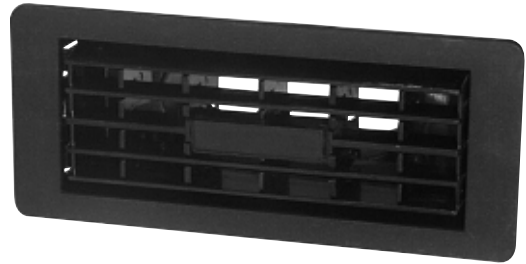

2.38 x 5.79 Frame  
All Black  
2" Hose Adapter  
4 Mounting Holes

062-00570  
Louver

2.46 x 5.69 Frame  
All Black  
2" Hose Adapter  
2 Mounting Holes

062-00188  
Louver

2.49 x 5.74 Frame w/Hot Stamped Edges  
Black Louver w/Hot Stamped Edges  
2-1/2" Hose Adapter  
2 Mounting Hoels

062-00116  
Louver

2.50 x 5.75 Frame  
All Black  
2-1/2" Hose Adapter  
2 Mounting Hoels

086-00072  
Louver

2.50 x 5.75 Frame  
All Black  
2-1/2" Hose Adapter  
2 Mounting Holes  
Thick Mounting Flange

# GRILLES AND LOUVERS

062-00053  
Louver

2.50 x 5.75 Frame  
Black Louver w/Hot Stamped Edges  
2-1/2" Hose Adapter  
2 Mounting Holes

062-00310  
Louver

2.50 x 5.75 Frame  
Metalized Louver  
2-1/2" Hose Adapter