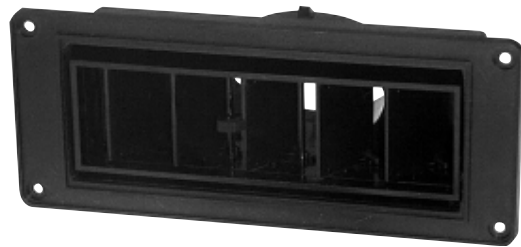

# GRILLES AND LOUVERS

062-00433  
Grille

5.50 x 12.38  
Black Metal

062-00247  
Grille

5.50 x 6.19  
Black Plastic

062-00554  
Grille

2.75 x 12.38  
Black Plastic

062-00629  
Louver

2.38 x 5.79 Frame  
All Black  
2" Hose Adapter  
4 Mounting Holes

062-00570  
Louver

2.46 x 5.69 Frame  
All Black  
2" Hose Adapter  
2 Mounting Holes

062-00188  
Louver

2.49 x 5.74 Frame w/Hot Stamped Edges  
Black Louver w/Hot Stamped Edges  
2-1/2" Hose Adapter  
2 Mounting Hoels