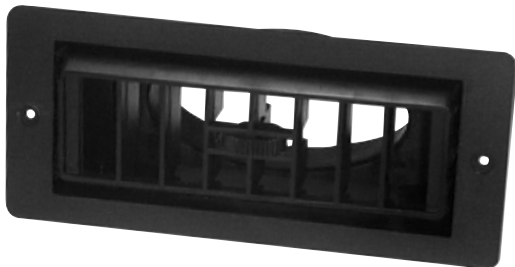

2.38 x 5.79 Frame  
All Black  
2" Hose Adapter  
4 Mounting Holes

062-00570  
Louver

2.46 x 5.69 Frame  
All Black  
2" Hose Adapter  
2 Mounting Holes

062-00188  
Louver

2.49 x 5.74 Frame w/Hot Stamped Edges  
Black Louver w/Hot Stamped Edges  
2-1/2" Hose Adapter  
2 Mounting Hoels

062-00116  
Louver

2.50 x 5.75 Frame  
All Black  
2-1/2" Hose Adapter  
2 Mounting Hoels

086-00072  
Louver

2.50 x 5.75 Frame  
All Black  
2-1/2" Hose Adapter  
2 Mounting Holes  
Thick Mounting Flange