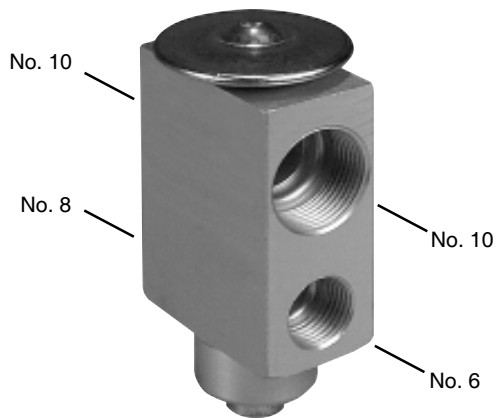

EXPANSION VALVES

034-00026

#6 and #8 O-Ring Fittings
Internally Equalized

034-00029

#6 and #8 O-Ring Fittings
Externally Equalized

034-00032
Block Expansion Valve

Used on SCS Winnebago Unit

034-00046
Block Expansion Valve