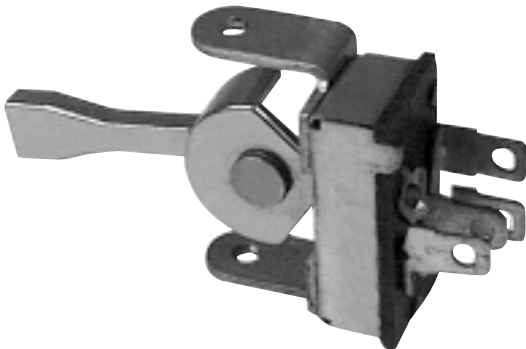

BLOWER SWITCHES, VACUUM SWITCHES, THERMOSTATS

032-00015

3 Position Switch

032-00044

4 Position Switch

032-00066

4 Position Switch w/Long Threads

032-00332

Fan Switch
Replacement part for Ford Controls 032-00056, 032-00058, and
SCS Controls 083-00222, 083-00223

032-00091

Replacement part for Chrysler Controls 032-00054, 032-00083,
and 035-00019

032-00185

7 Position
Vacuum Mode Control Switch
Replacement Part for Controls 032-00056 (Ford) and
083-00223 (SCS)

032-00336

8 Position
Vacuum Mode
Control Switch
Replacement Part for Controls 032-00058 (Ford) and 083-00222
(SCS)

032-00182

Temperature Control Potentiometer
Replacement Part for Ford Controls 032-00056, 032-00058, and
SCS Controls 083-00222, 083-00223