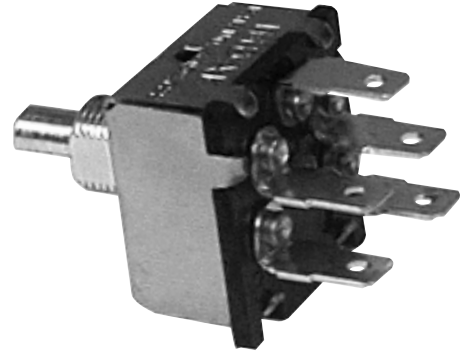

BLOWER SWITCHES, VACUUM SWITCHES, THERMOSTATS

032-00015

3 Position Switch

032-00044

4 Position Switch

032-00066

4 Position Switch w/Long Threads

032-00332

Fan Switch
Replacement part for Ford Controls 032-00056, 032-00058, and
SCS Controls 083-00222, 083-00223

032-00091

Replacement part for Chrysler Controls 032-00054, 032-00083,
and 035-00019

032-00185

7 Position
Vacuum Mode Control Switch
Replacement Part for Controls 032-00056 (Ford) and
083-00223 (SCS)

032-00336

8 Position
Vacuum Mode
Control Switch
Replacement Part for Controls 032-00058 (Ford) and 083-00222
(SCS)

032-00182

Temperature Control Potentiometer
Replacement Part for Ford Controls 032-00056, 032-00058, and
SCS Controls 083-00222, 083-00223

BLOWER SWITCHES, VACUUM SWITCHES, THERMOSTATS

033-00003

Fixed Setting Thermostat
24" Capillary Tube