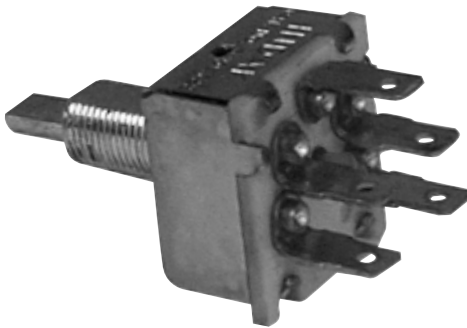

BLOWER SWITCHES, VACUUM SWITCHES, THERMOSTATS

032-00015

3 Position Switch

032-00044

4 Position Switch

032-00066

4 Position Switch w/Long Threads

032-00332

Fan Switch
Replacement part for Ford Controls 032-00056, 032-00058, and
SCS Controls 083-00222, 083-00223

032-00091

Replacement part for Chrysler Controls 032-00054, 032-00083,
and 035-00019

032-00185

7 Position
Vacuum Mode Control Switch
Replacement Part for Controls 032-00056 (Ford) and
083-00223 (SCS)

032-00336

8 Position
Vacuum Mode
Control Switch
Replacement Part for Controls 032-00058 (Ford) and 083-00222
(SCS)

032-00182

Temperature Control Potentiometer
Replacement Part for Ford Controls 032-00056, 032-00058, and
SCS Controls 083-00222, 083-00223

BLOWER SWITCHES, VACUUM SWITCHES, THERMOSTATS

033-00003

Fixed Setting Thermostat
24" Capillary Tube