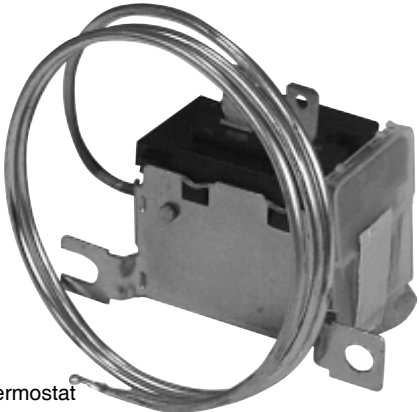

BLOWER SWITCHES, VACUUM SWITCHES, THERMOSTATS

032-00015

3 Position Switch

032-00044

4 Position Switch

032-00066

4 Position Switch w/Long Threads

032-00332

Fan Switch
Replacement part for Ford Controls 032-00056, 032-00058, and
SCS Controls 083-00222, 083-00223

032-00091

Replacement part for Chrysler Controls 032-00054, 032-00083,
and 035-00019

032-00185

7 Position
Vacuum Mode Control Switch
Replacement Part for Controls 032-00056 (Ford) and
083-00223 (SCS)

032-00336

8 Position
Vacuum Mode
Control Switch
Replacement Part for Controls 032-00058 (Ford) and 083-00222
(SCS)

032-00182

Temperature Control Potentiometer
Replacement Part for Ford Controls 032-00056, 032-00058, and
SCS Controls 083-00222, 083-00223

BLOWER SWITCHES, VACUUM SWITCHES, THERMOSTATS

033-00003

Fixed Setting Thermostat
24" Capillary Tube