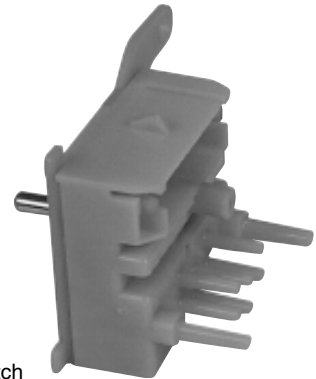

BLOWER SWITCHES, VACUUM SWITCHES, THERMOSTATS

032-00015

3 Position Switch

032-00044

4 Position Switch

032-00066

4 Position Switch w/Long Threads

032-00332

Fan Switch
Replacement part for Ford Controls 032-00056, 032-00058, and
SCS Controls 083-00222, 083-00223

032-00091

Replacement part for Chrysler Controls 032-00054, 032-00083,
and 035-00019

032-00185

7 Position
Vacuum Mode Control Switch
Replacement Part for Controls 032-00056 (Ford) and
083-00223 (SCS)

032-00336

8 Position
Vacuum Mode
Control Switch
Replacement Part for Controls 032-00058 (Ford) and 083-00222
(SCS)

032-00182

Temperature Control Potentiometer
Replacement Part for Ford Controls 032-00056, 032-00058, and
SCS Controls 083-00222, 083-00223

BLOWER SWITCHES, VACUUM SWITCHES, THERMOSTATS

033-00003

Fixed Setting Thermostat
24" Capillary Tube