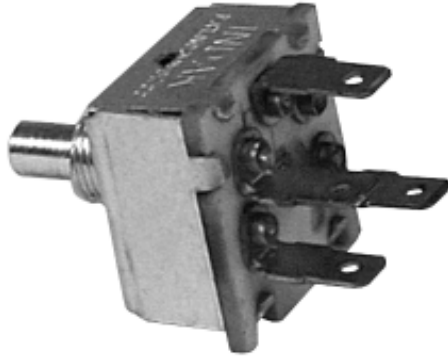

BLOWER SWITCHES, VACUUM SWITCHES, THERMOSTATS

032-00015

3 Position Switch

032-00044

4 Position Switch

032-00066

4 Position Switch w/Long Threads

032-00332

Fan Switch
Replacement part for Ford Controls 032-00056, 032-00058, and
SCS Controls 083-00222, 083-00223

032-00091

Replacement part for Chrysler Controls 032-00054, 032-00083,
and 035-00019

032-00185

7 Position
Vacuum Mode Control Switch
Replacement Part for Controls 032-00056 (Ford) and
083-00223 (SCS)

032-00336

8 Position
Vacuum Mode
Control Switch
Replacement Part for Controls 032-00058 (Ford) and 083-00222
(SCS)

032-00182

Temperature Control Potentiometer
Replacement Part for Ford Controls 032-00056, 032-00058, and
SCS Controls 083-00222, 083-00223

BLOWER SWITCHES, VACUUM SWITCHES, THERMOSTATS

033-00003

Fixed Setting Thermostat
24" Capillary Tube