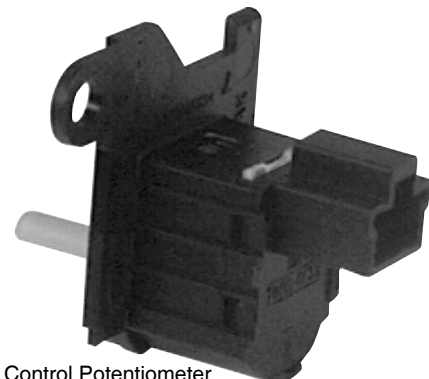

BLOWER SWITCHES, VACUUM SWITCHES, THERMOSTATS

032-00015

3 Position Switch

032-00044

4 Position Switch

032-00066

4 Position Switch w/Long Threads

032-00332

Fan Switch
Replacement part for Ford Controls 032-00056, 032-00058, and
SCS Controls 083-00222, 083-00223

032-00091

Replacement part for Chrysler Controls 032-00054, 032-00083,
and 035-00019

032-00185

7 Position
Vacuum Mode Control Switch
Replacement Part for Controls 032-00056 (Ford) and
083-00223 (SCS)

032-00336

8 Position
Vacuum Mode
Control Switch
Replacement Part for Controls 032-00058 (Ford) and 083-00222
(SCS)

032-00182

Temperature Control Potentiometer
Replacement Part for Ford Controls 032-00056, 032-00058, and
SCS Controls 083-00222, 083-00223